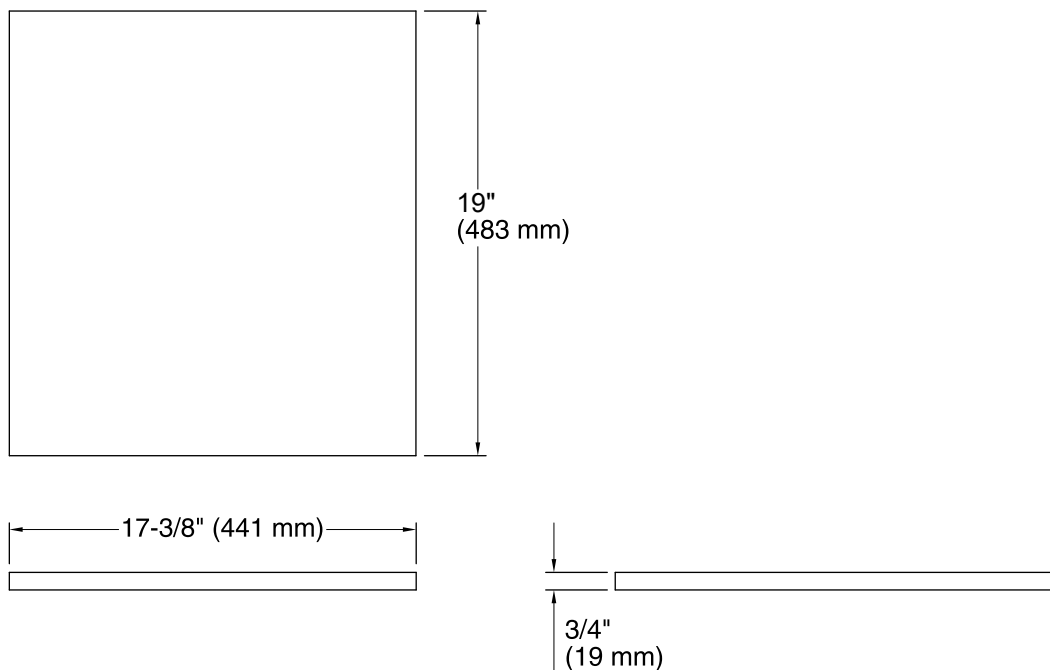

- Solid wood and veneers.

Codes/Standards

CARB P2

KOHLER® One-Year Limited Warranty

See website for detailed warranty information.

Technical Information

All product dimensions are nominal.