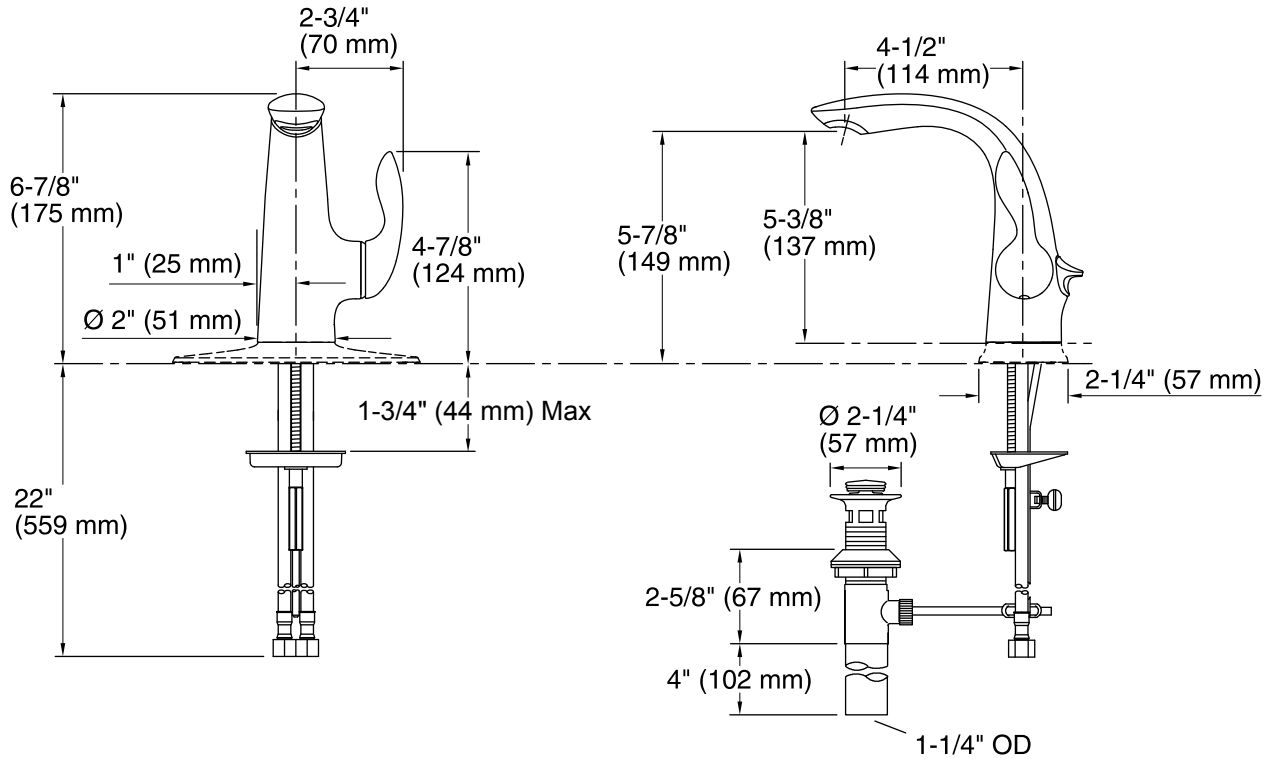

CSA B651

OBC

All applicable US Federal and State material regulations

KOHLER® Faucet Lifetime Limited Warranty

See website for detailed warranty information.

Pop-Up Drain

Technical Information

All product dimensions are nominal.

Valve body:	Machined Brass
Spout reach:	4-1/2" (114 mm)
Drain included:	YES
Drain with overflow:	YES
Drain tailpiece included:	YES

Faucet:

Flow rate:	1.5 gal/min (5.7 l/min)
Pressure:	60 psi (4.1 bar)

Notes