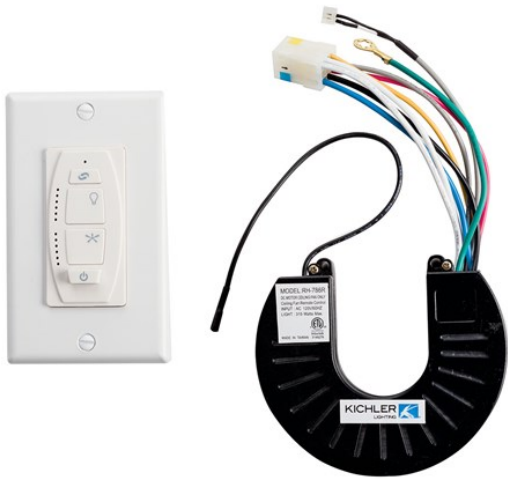

MOTOR FINISH

● White Material (Not Painted)

AIR PERFORMANCE

SPECIFICATIONS

Dimensions			
Weight	0.50 LBS	Height	5.50"
Width	2.75"		

Mounting/Installation			
Interior/Exterior	Interior	Location Rating	CSA UL Listed Dry

FIXTURE ATTRIBUTES

Product/Ordering Information			
SKU	370036WHTR	Finish	White Material (Not Painted)
Style	Other	UPC	783927432061

Housing	
Primary Material	PLASTIC

Warranty
www.kichler.com/warranty

ALSO IN THIS FAMILY