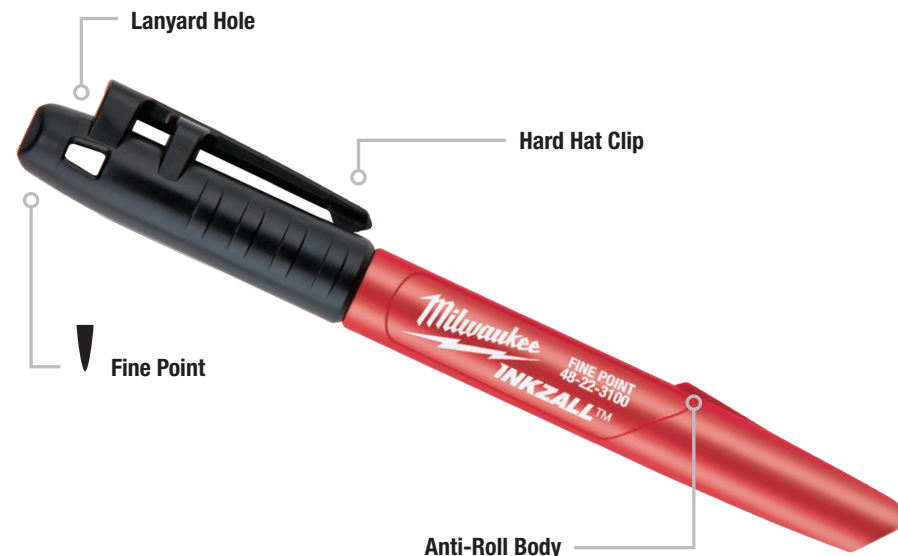

INKZALL™ JOBSITE MARKERS

INKZALL™ JOBSITE MARKERS

**WRITES ON
DUST
WET
OILY
SURFACES**

Clog Resistant

Model #	Description
48-22-3150	12 Pc INKZALL™ Ultra Fine Point Black Jobsite Markers
48-22-3154	4 Pc INKZALL™ Ultra Fine Point Black Jobsite Markers
48-22-3104	4 Pc INKZALL™ Fine Point Black Jobsite Markers
48-22-3105	2 Pc INKZALL™ Fine Point Black Jobsite Markers
48-22-3107	8 Pc INKZALL™ Fine Point Color Jobsite Markers
48-22-3106	4 Pc INKZALL™ Fine Point Color Jobsite Markers
48-22-3101	INKZALL™ Stylus and Fine Point Black Jobsite Markers
48-22-3102	2 Pc INKZALL™ Medium Point Black Jobsite Markers
48-22-3103	INKZALL™ Chisel Tip Black Jobsite Markers
48-22-3109	4 Pc INKZALL™ Chisel Tip Color Jobsite Markers
48-22-3100	INKZALL™ Fine Point Black Jobsite Markers (Bulk 36 Pc)
48-22-3130	INKZALL™ Chisel Tip Black Jobsite Markers (Bulk 36 Pc)

Model #	Description
48-22-3170	INKZALL™ Fine Point Red Jobsite Markers (Bulk 36 Pc)
48-22-3180	INKZALL™ Fine Point Blue Jobsite Markers (Bulk 36 Pc)
48-22-3190	INKZALL™ Fine Point Green Jobsite Markers (Bulk 36 Pc)
48-22-3209	12 Pc INKZALL™ Fine Point Black Jobsite Markers
48-22-3250	3 Pc INKZALL™ Large Chisel Tip Black Jobsite Markers
48-22-3255	INKZALL™ Large Chisel Tip Black Jobsite Markers (Bulk 12 Pc)
48-22-3256	INKZALL™ Large Chisel Tip Red Jobsite Markers (Bulk 12 Pc)
48-22-3257	INKZALL™ Large Chisel Tip Blue Jobsite Markers (Bulk 12 Pc)
48-22-3260	INKZALL™ Extra Large Chisel Tip Black Jobsite Markers
48-22-3265	INKZALL™ Extra Large Chisel Tip Black Jobsite Markers (Bulk 12 Pc)
48-22-3266	INKZALL™ Extra Large Chisel Tip Red Jobsite Markers (Bulk 12 Pc)
48-22-3267	INKZALL™ Extra Large Chisel Tip Blue Jobsite Markers (Bulk 12 Pc)

INKZALL™ METALLIC MARKERS

Visible On Dark Surfaces

Model #	Description
48-22-3121	2 Pc INKZALL™ Fine Point Silver Metallic Marker
48-22-3122	2 Pc INKZALL™ Fine Point Gold Metallic Marker
48-22-3123	2 Pc INKZALL™ Fine Point Silver/Gold Metallic Marker