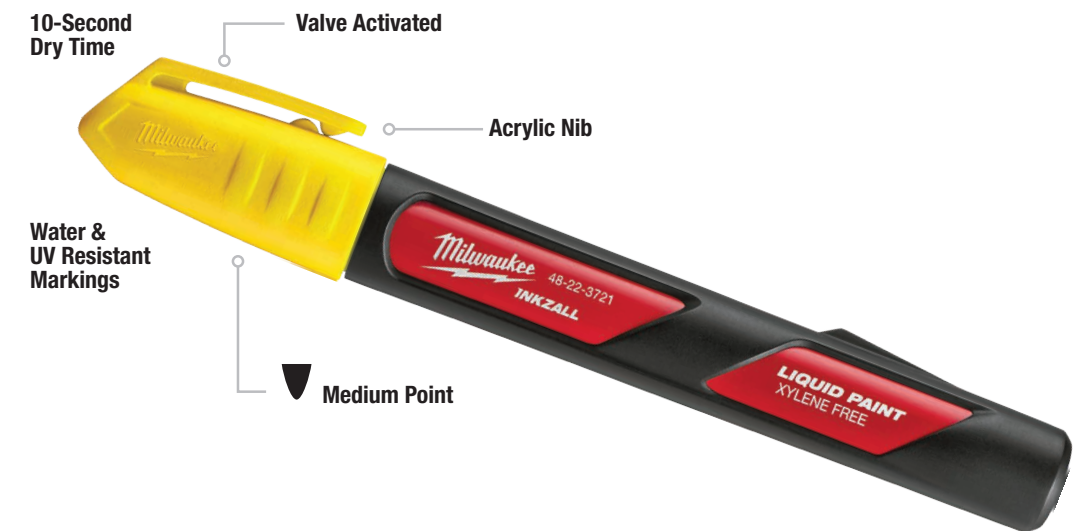

INKZALL™ JOBSITE MARKERS

INKZALL™ JOBSITE MARKERS

**WRITES ON
DUST
WET
OILY
SURFACES**

Clog Resistant

Model #	Description
48-22-3150	12 Pc INKZALL™ Ultra Fine Point Black Jobsite Markers
48-22-3154	4 Pc INKZALL™ Ultra Fine Point Black Jobsite Markers
48-22-3104	4 Pc INKZALL™ Fine Point Black Jobsite Markers
48-22-3105	2 Pc INKZALL™ Fine Point Black Jobsite Markers
48-22-3107	8 Pc INKZALL™ Fine Point Color Jobsite Markers
48-22-3106	4 Pc INKZALL™ Fine Point Color Jobsite Markers
48-22-3101	INKZALL™ Stylus and Fine Point Black Jobsite Markers
48-22-3102	2 Pc INKZALL™ Medium Point Black Jobsite Markers
48-22-3103	INKZALL™ Chisel Tip Black Jobsite Markers
48-22-3109	4 Pc INKZALL™ Chisel Tip Color Jobsite Markers
48-22-3100	INKZALL™ Fine Point Black Jobsite Markers (Bulk 36 Pc)
48-22-3130	INKZALL™ Chisel Tip Black Jobsite Markers (Bulk 36 Pc)

INKZALL™ METALLIC MARKERS

Visible On Dark Surfaces

Model #	Description
48-22-3121	2 Pc INKZALL™ Fine Point Silver Metallic Marker
48-22-3122	2 Pc INKZALL™ Fine Point Gold Metallic Marker
48-22-3123	2 Pc INKZALL™ Fine Point Silver/Gold Metallic Marker

INKZALL™ PAINT MARKERS, PENS & HIGHLIGHTERS

INKZALL™ LIQUID PAINT MARKERS

**BLEED &
SMEAR
RESISTANT**

Marks on Surfaces up to 300°F

Model #	Description
48-22-3712	INKZALL™ Medium Point White Liquid Paint Marker
48-22-3722	INKZALL™ Medium Point Yellow Liquid Paint Marker
48-22-3711	INKZALL™ Medium Point White Liquid Paint Marker (Bulk 12 Pc)
48-22-3721	INKZALL™ Medium Point Yellow Liquid Paint Marker (Bulk 12 Pc)
48-22-3731	INKZALL™ Medium Point Black Liquid Paint Marker (Bulk 12 Pc)