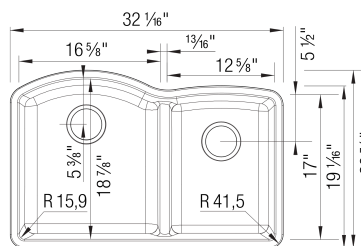

Design and Planning Tips

- Min cabinet size: 36 in

What is included:
Installation instructions
Cut-out template
Limited Lifetime Warranty

Depending on cabinet construction, a different cabinet size may be required. Consult the cabinet manufacturer.