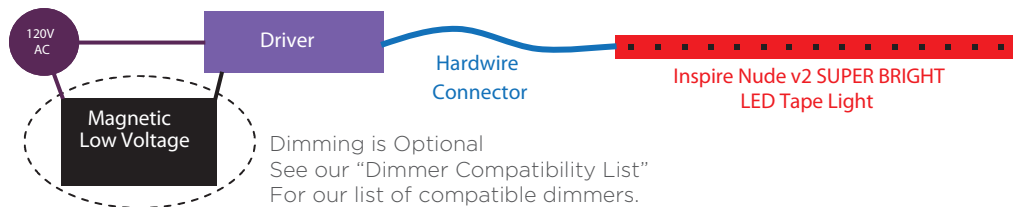

Inspire Nude V2 SUPER BRIGHT LED Tape Light

Ordering

Color (K) **Roll Length**
NU-V2- **-SB-**

Color Options (k) 2300, 2700, 3000, 3500, 400

Roll Lengths: 16 (16 feet), 50 (50 feet), 100 (100 feet)

Part # Example: **NU-V2-2700-SB-16**

Sample Inspire Nude V2 SUPER BRIGHT LED Tape Light

Inspire Nude V2 SUPER BRIGHT Compatible Components

Drivers

Dimmable Hardwire Drivers (Magnetic)

Watts	Part #
20W	DR-20W-24VDC-DIM
40W	DR-40W-24VDC-DIM
60W	DR-60W-24VDC-DIM
96W	DR-96W-24VDC-DIM

Non-Dimmable Hardwire Drivers (Electronic)

Watts	Part #
25W	DR-25W-24VDC-NONDIM
60W	DR-60W-24VDC-NONDIM
100W	DR-100W-24VDC-NONDIM

Connectors, Cables & Accessories

Hardwire Connector

Length	Part #
10 Feet	CON-HW-U

Required for hardwire drivers.

Extension Cables

Length	Part #
2 inches	EXT-2IN-U
4 inches	EXT-4IN-U
1 foot	EXT-1FT-U
3 feet	EXT-3FT-U
12 feet	EXT-12FT-U

Strip Channel

Color	Part #
Bronze	STRIPCHAN5FT-BZ
White	STRIPCHAN5FT-WH
Aluminum	STRIPCHAN5FT-AL

For hiding tape light underneath shelves with no front lip.