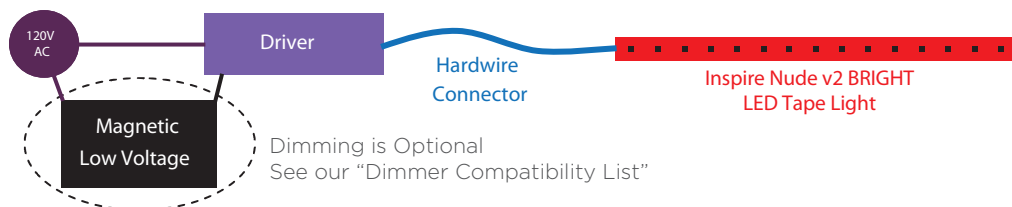

Inspire Nude V2 Bright LED Tape Light

Ordering

NU-V2- B-

Color Options (k) 2300, 2700, 3000, 3500, 4000

Roll Lengths: 16 (16 feet), 50 (50 feet), 100 (100 feet)

Part # Example: **NU-V2-2700-B-16**

Sample Inspire Nude v2 BRIGHT LED Tape Light

Inspire Nude V2 BRIGHT Compatible Components

Drivers

Dimmable Hardwire Drivers (Magnetic)

Watts	Part #
20W	DR-20W-24VDC-DIM
40W	DR-40W-24VDC-DIM
60W	DR-60W-24VDC-DIM
96W	DR-96W-24VDC-DIM

Non-Dimmable Hardwire Drivers (Electronic)

Watts	Part #
25W	DR-25W-24VDC-NONDIM
60W	DR-60W-24VDC-NONDIM
100W	DR-100W-24VDC-NONDIM

Connectors, Cables & Accessories

Hardwire Connector

Length	Part #
10 Feet	CON-HW-U

Required for hardwire drivers.

Extension Cables

Length	Part #
4 inches	EXT-4IN-U
1 foot	EXT-1FT-U
3 feet	EXT-3FT-U
12 feet	EXT-12FT-U

Strip Channel

Color	Part #
Bronze	STRIPCHAN5FT-BZ
White	STRIPCHAN5FT-WH
Aluminum	STRIPCHAN5FT-AL

For hiding tape light underneath shelves with no front lip.