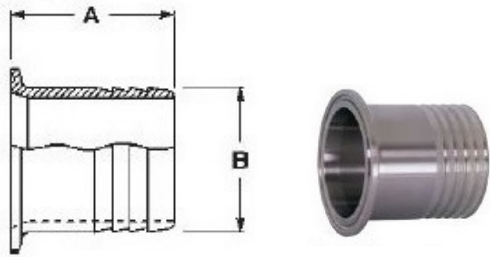

# 14MPHR - Clamp Rubber Hose Adapter

Tube OD (in)	NPT Size (in)	Part Number		A (in)	B (in)	Weight (lb)
		304	316L			
1/2	3/8	–	G14MPHR76DC	1.500	0.400	0.220
1/2	1/2	–	G14MPHR76D	1.500	0.500	0.220
3/4	1/4	–	G14MPHR76FB	1.500	0.310	0.220
3/4	3/8	–	G14MPHR76FC	1.500	0.400	0.220
3/4	3/4	–	G14MPHR76F	1.500	0.750	0.220
1	3/8	–	G14MPHR76GC	1.500	0.400	0.330
1	1/2	–	G14MPHR76GD	1.500	0.500	0.330
1	3/4	G14MPHR74GF	G14MPHR76GF	1.680	0.750	0.330
1	1	G14MPHR74G	G14MPHR76G	1.680	1.000	0.330
1-1/2	3/4	G14MPHR74JF	G14MPHR76JF	1.500	0.750	0.418
1-1/2	1	G14MPHR74JG	G14MPHR76JG	1.680	1.00	0.418
1-1/2	1-1/2	G14MPHR74J	G14MPHR76J	1.680	1.500	0.418
2	2	G14MPHR74K	G14MPHR76K	2.312	1.500	0.594
2-1/2	2-1/2	G14MPHR74L	G14MPHR76L	2.344	2.500	0.748
3	3	G14MPHR74M	G14MPHR76M	3.094	3.000	0.946
4	4	G14MPHR74P	G14MPHR76P	3.406	4.000	1.650