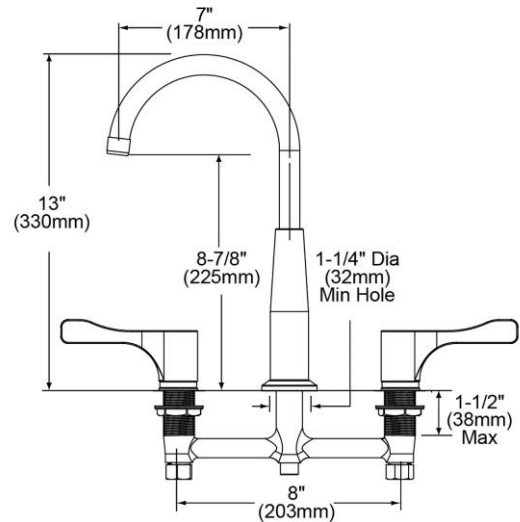

PART: _____ QTY: _____

PROJECT: _____

CONTACT: _____

DATE: _____

NOTES: _____

APPROVAL: _____

In keeping with our policy of continuing product improvement, Elkay reserves the right to change product specifications without notice. Please visit elkay.com for the most current version of Elkay product specification sheets. This specification describes an Elkay product with design, quality, and functional benefits to the user. When making a comparison of other producers' offerings, be certain these features are not overlooked.