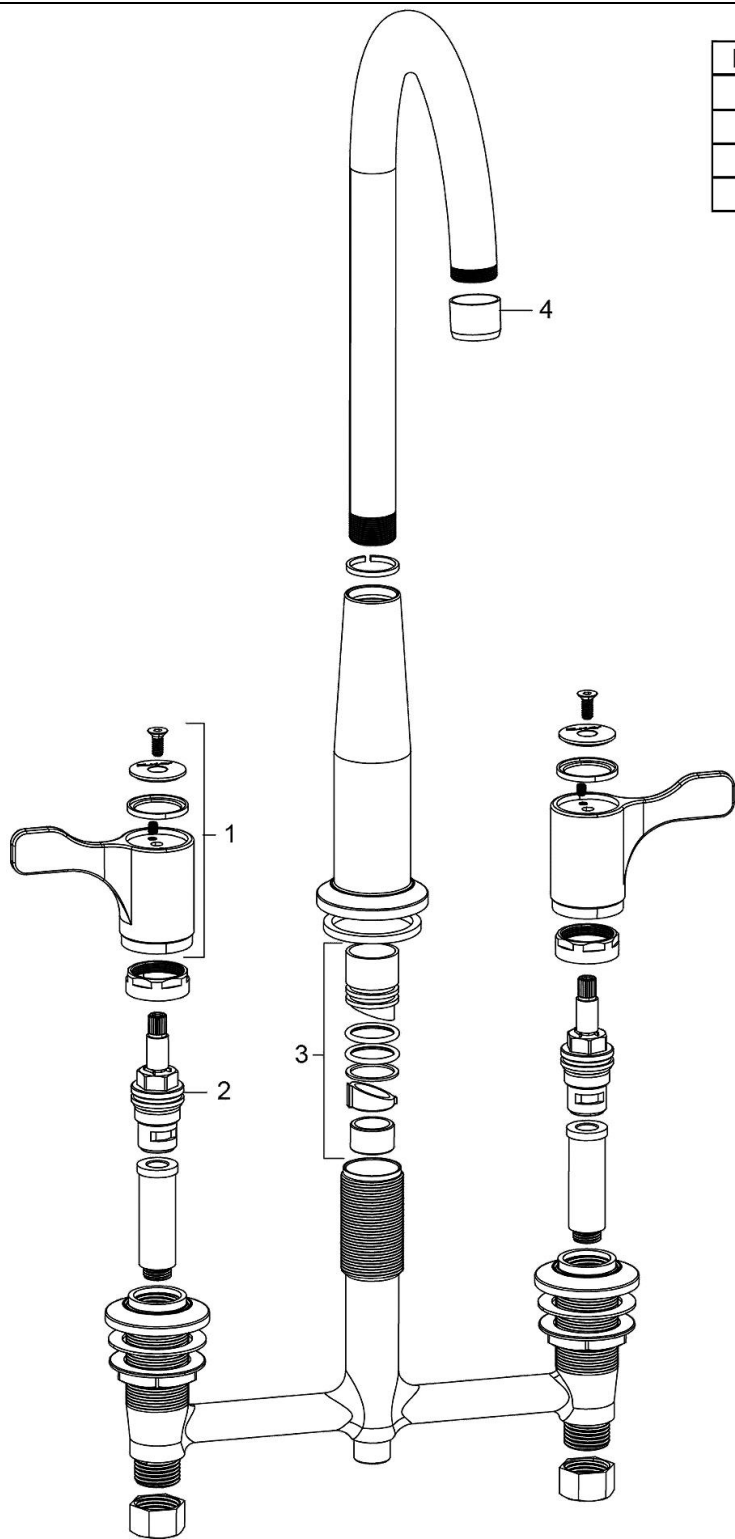

PRODUCT SPECIFICATIONS

Food Service Flexible Spout Kitchen Faucet. Faucet has a flow rate of 1.5 GPM, and is made of Chrome Plated Brass material, with a Quarter Turn Ceramic Disc valve. Faucet requires 3 faucet holes.

Mounting Type:	Deck Mount
Special Features:	Low Flow
Finish:	Chrome (CR)
Handle Type:	4" Lever Handle
Deck Clearance:	8-7/8"
Spout Reach:	7"
Spout Height:	13"
Hole Drillings:	3
Material:	Chrome Plated Brass
Valve Type:	Quarter Turn Ceramic Disc
Valve Connection:	1/2"-14 NPSM
Flow Rate:	1.5 GPM
Faucet Hole Size (min):	1-1/4"
Faucet Hole Spread:	8"
Countertop Thickness:	1-1/8"
Spout Swing Rotation:	360°
Spout Type:	Gooseneck

ITEM	PART #	DESCRIPTION
1	0000000679	4.0" Blade Handle
2	0000000682	Cartridges
3	0000000685	Multi Swing Spout Repair Kit
4	0000000688	Aerator

In keeping with our policy of continuing product improvement, Elkay reserves the right to change product specifications without notice. Please visit elkay.com for the most current version of Elkay product specification sheets. This specification describes an Elkay product with design, quality, and functional benefits to the user. When making a comparison of other producers' offerings, be certain these features are not overlooked.