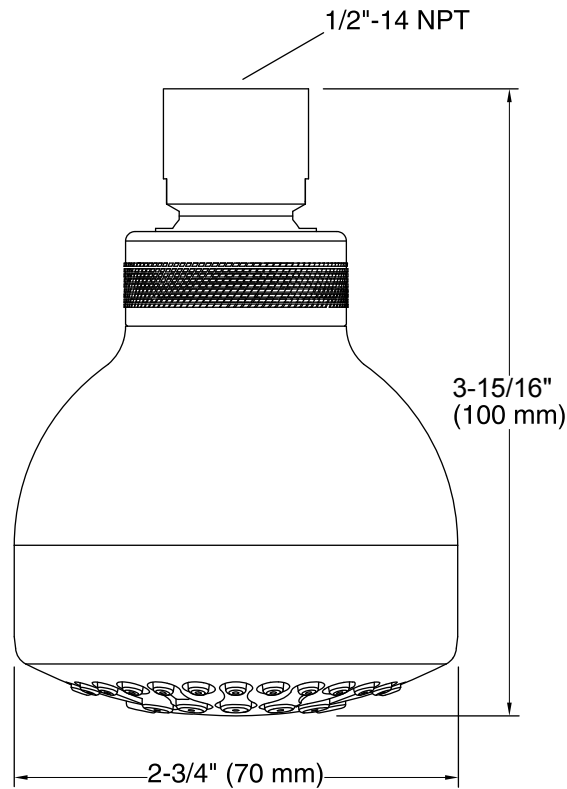

### Features

- Single-function showerhead delivers a full, consistent spray, regardless of water pressure.
- 1.75 gpm (gallons per minute) flow rate.
- 1/2-inch NPT connection.
- Sprayface with flexible nozzles resists hard water buildup and is easy to clean.
- Showerarm and flange not included.
- Coordinates with Coralais faucets and accessories.

### Water Conservation & Rebates

- WaterSense®-labeled 1.75-gpm showerheads use up to 30 percent less water than standard 2.5-gpm showerheads while still meeting strict performance guidelines.
- This product can help a building earn Water Efficiency points in the LEED® Green Building Rating System.

#### Color Code Description

 CP

**Technical Information**

All product dimensions are nominal.

**Showerhead:**

Rated maximum flow: 1.75 gal/min (6.6 l/min)

**Notes**

Install this product according to the installation guide.