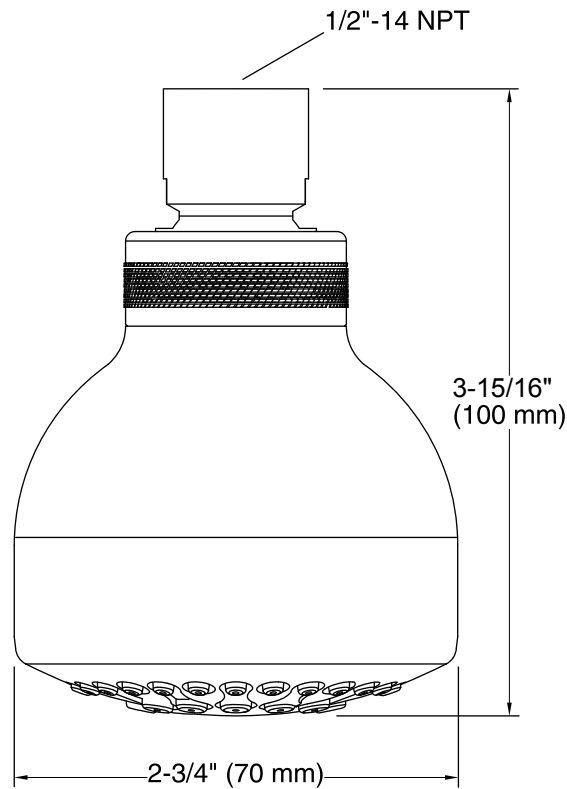

Technical Information

All product dimensions are nominal.

Showerhead:

Rated maximum flow: 1.5 gal/min (5.7 l/min)

Pressure: 80 psi (5.5 bar)

Notes

Install this product according to the installation guide.