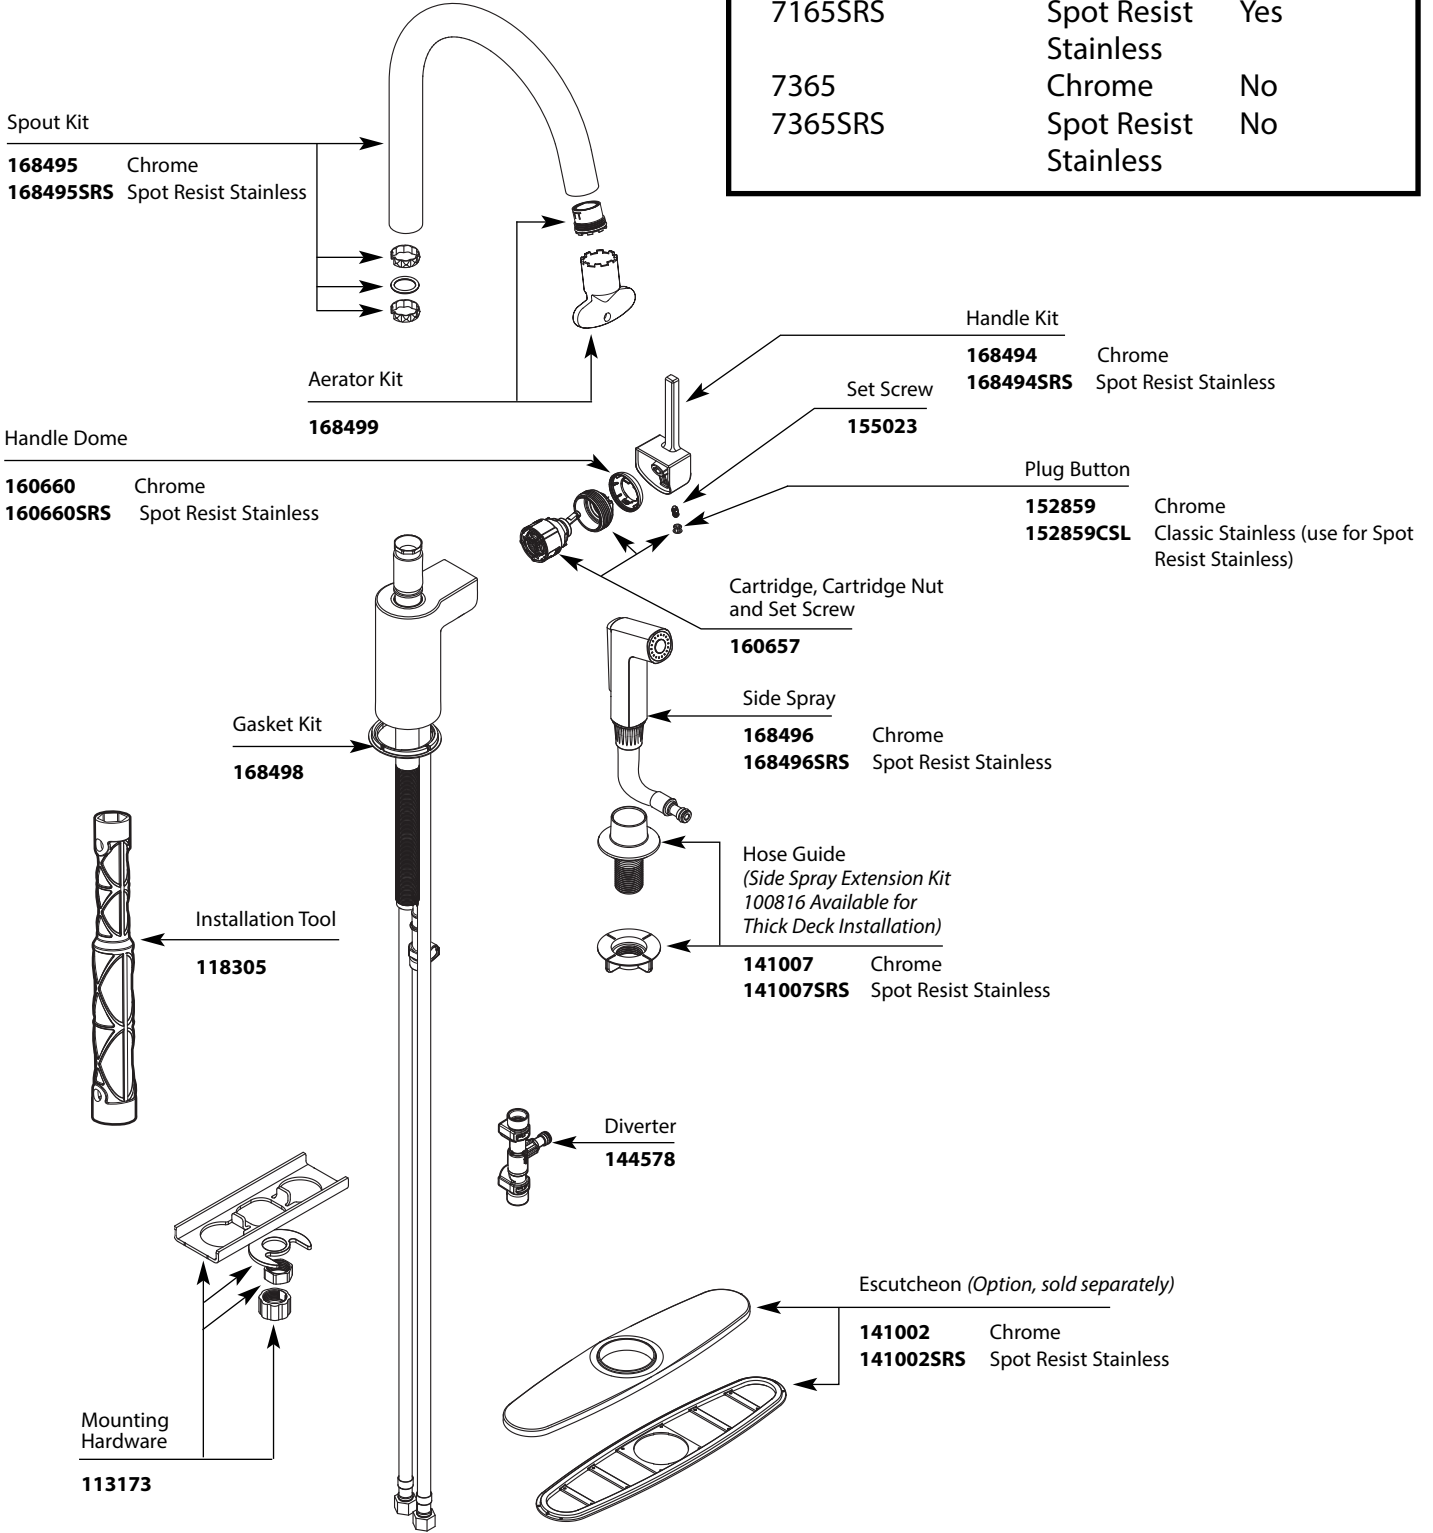

Buy it for looks. Buy it for life.®

Illustrated Parts

■ Order by Part Number

There is more than 1 version of this model.
Page down to identify the version you have.

ALIGN™ Single-Handle High Arc Kitchen Faucet		
MODELS	FINISH	SIDESPRAY
7165	Chrome	Yes
7165SRS	Spot Resist Stainless	Yes
7365	Chrome	No
7365SRS	Spot Resist Stainless	No

TO ORDER PARTS CALL: 1-800-BUY-MOEN

www.moen.com

Buy it for looks. Buy it for life.®

Illustrated Parts

■ Order by Part Number

ALIGN™	
Single-Handle High Arc Kitchen Faucet with Side Spray	
MODELS	FINISH
7165	Chrome
7165SRS	Spot Resist Stainless