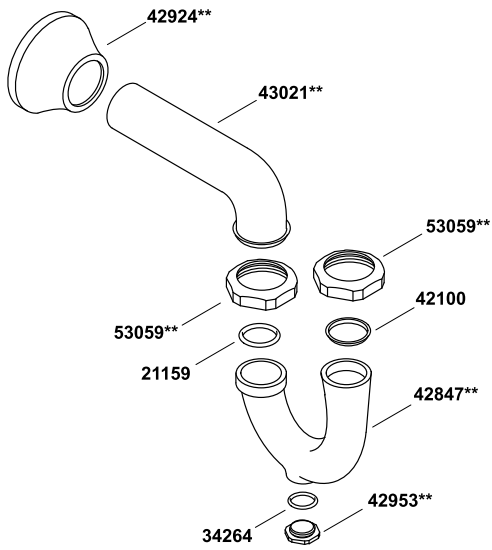

Adjustable P-trap with tubing outlet, 1-1/2" x 1-1/2"
K-9000-CP

1-1/4" (3.2 cm) X 1-1/4" (3.2 cm)

1-1/4" (3.2 cm) X 1-1/2" (3.8 cm)