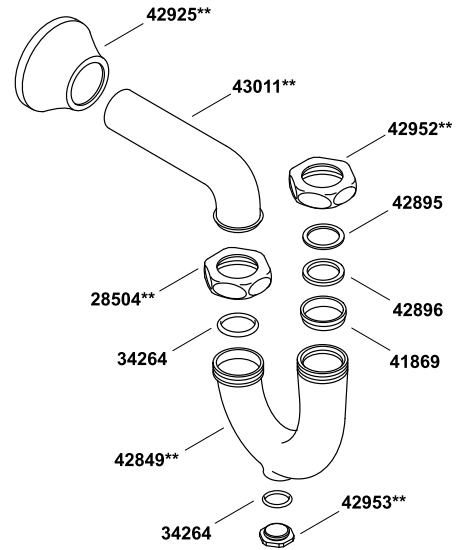

Adjustable P-trap with tubing outlet, 1-1/2" x 1-1/2"
K-9000-CP

1-1/4" (3.2 cm) X 1-1/4" (3.2 cm)

1-1/4" (3.2 cm) X 1-1/2" (3.8 cm)