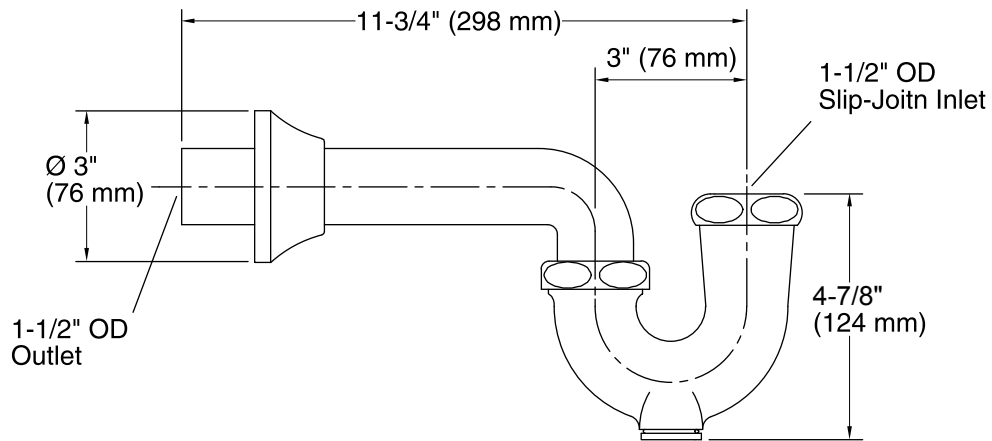

Features

- Adjustable rotation on tube outlet
- Slip-joint inlet
- Cleanout plug
- Flange

Material

- Cast brass construction

Codes/Standards

ASME A112.18.2/CSA B125.2

KOHLER® One-Year Limited Warranty

See website for detailed warranty information.

Available Color/Finishes

Color tiles intended for reference only.

Color	Code	Description
-------	------	-------------

	CP	Polished Chrome
--	----	-----------------

Technical Information

All product dimensions are nominal.