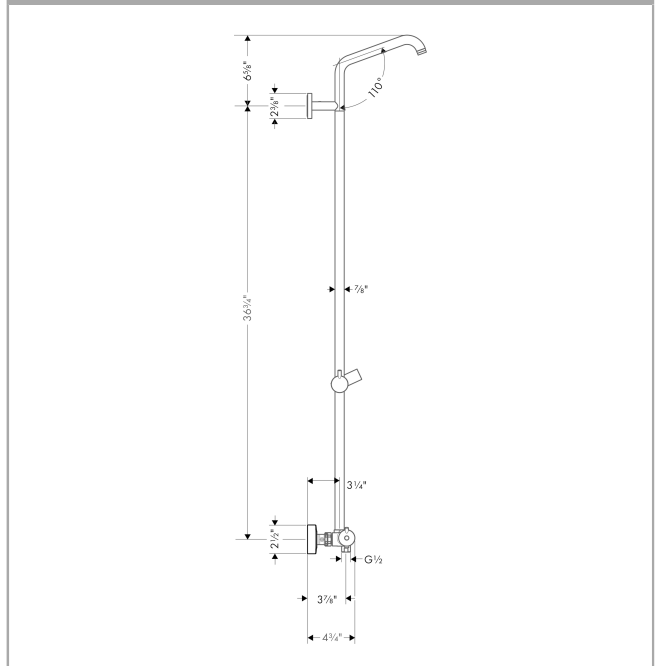

Croma
Croma Showerpipe without Shower Components
 Finishes : **chrome** Part no. : **04536000**

Description

Features

- Outlets may not be operated simultaneously
- Anti-scald 100° safety stop
- Integrated volume control/diverter for 2 functions
- Exposed installation
- Built-in service stops, Showerhead, handshower, and hose must be ordered separately
- Thermostatic cartridge

Item details

List Price \$ 700.00

Product image

Scale drawing

Croma
Croma Showerpipe without Shower Components
 Finishes : **chrome** Part no. : **04536000**

Spare parts list

Year of production: >07/13

Pos.	Description	Part no.	Price	PU
1	mounting set	96179000	-	1
2	tile-matching-disk	95239000	-	1
3	wall flange	95688000	-	1
4	escutcheon Ø 60 mm	95692000	-	1
5	shower arm	95137000	-	1
6	pipe 1450 mm	96770000	-	1
7	support, assy	97651000	-	1
8	escutcheon	98340000	-	1
9	isolation valve	98341000	-	1
10	filter packing	96922000	-	1
11	non return valve	96737000	-	1
12	set of nuts	96157000	-	1
13	shut off unit with selector	98283000	-	1
14	nut	98913000	-	1
15	safety set for temperature control	98916000	-	1
16	handle	98915000	-	1
17	non return valve	97980000	-	1
18	thermostat cartridge	98282000	-	1