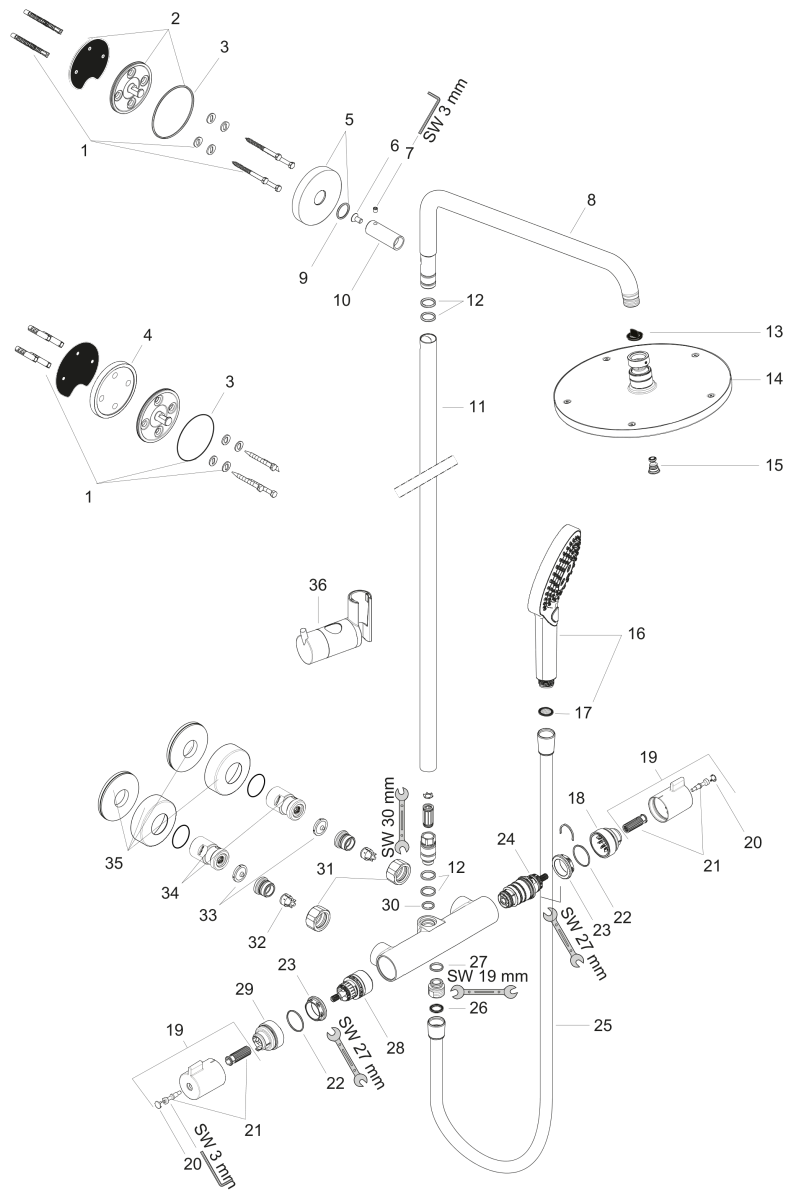

##### Features

- Consists of: Showerhead, Handshower, Thermostatic shower mixer, Handshower hose, Slider
- Height-adjustable hand shower holder
- Flow: 2.5 GPM (9.5 L/Min)
- Shower arm swivels left and right
- Anti-scald 100° safety stop
- Integrated volume control/diverter for 2 functions
- Outlets may not be operated simultaneously
- Exposed installation
- Thermostatic cartridge
- Built-in service stops, Showerpipe with thermostat, Escutcheons, S-connections, Mounting Material, Assembly instructions

#### Scale drawing

**Raindance S**

**Showerpipes 240 1-Jet, 2.5 GPM**

Finishes : **brushed nickel** Part no. : **27115821**

**Exploded drawing**

Year of production: >01/16

### Showerpipe 240 1-Jet, 2.5 GPM

Finishes : **brushed nickel** Part no. : **27115821**

#### Spare parts list

Year of production: >01/16

Pos.	Description	Part no.	Price	PU
1	mounting set	98716000	-	1
2	wall flange	95687000	-	1
3	O-ring 72x2	98395000	-	1
4	tile-matching-disk	98681000	-	1
5	escutcheon Ø 80 mm	95691820	-	1
6	screw	92137000	-	1
7	hollow set screw M6x5	98447000	-	1
8	shower arm	95916820	-	1
9	O-ring 20x2	98165000	-	1
10	sleeve	92166820	-	1
11	pipe 1030 mm	95915820	-	1
12	O-ring 15x2,5	98131000	-	1
13	filter packing	88649000	-	1
14	head shower Ø 240 mm	92210821	-	1
15	air jet	95794820	-	1
16	handshower	26531821	-	1
17	filter packing	94246000	-	1
18	safety set for temperature control	95839001	-	1
19	handle	95836821	-	1
20	cover cap	95433820	-	1
21	handle fixing set	95843001	-	1
22	O-ring 26x1,5	98390000	-	1
23	nut	98913000	-	1
24	thermostat cartridge	98282000	-	1
25	shower hose 1,60 m	28276823	-	1
26	seal	98058000	-	1
27	O-ring 14x2	98129000	-	1
28	shut off unit with selector	98283000	-	1
29	stop ring for flow control	95927000	-	1
30	O-ring 12x2,25	98382000	-	1
31	set of nuts	96157820	-	1
32	non return valve	96737000	-	1
33	filter packing	96922000	-	1
34	isolation valve	98341000	-	1
35	escutcheon	98340820	-	1
36	support, assy	97651820	-	1