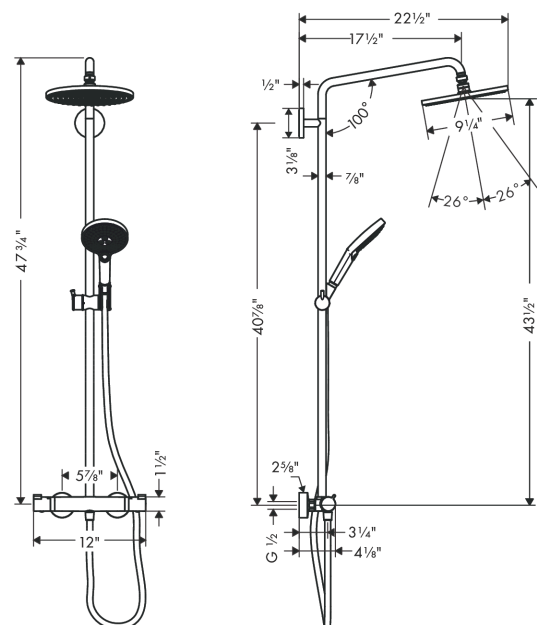

##### Features

- Consists of: Showerhead, Handshower, Thermostatic shower mixer, Handshower hose, Slider
- Height-adjustable hand shower holder
- Flow: 2.5 GPM (9.5 L/Min)
- Shower arm swivels left and right
- Anti-scald 100° safety stop
- Integrated volume control/diverter for 2 functions
- Outlets may not be operated simultaneously
- Exposed installation
- Thermostatic cartridge
- Built-in service stops, Showerpipe with thermostat, Escutcheons, S-connections, Mounting Material, Assembly instructions

#### Technology

#### Scale drawing

**Raindance S**

**Showerpipes 240 1-Jet, 2.5 GPM**

Finishes : **brushed nickel** Part no. : **27115821**

**Exploded drawing**

Year of production: >01/16

#### Spare parts list

Year of production: >01/16

Pos.	Description	Part no.	Price	PU
1	mounting set	98716000	-	1
2	wall flange	95687000	-	1
3	O-ring 72x2	98395000	-	1
4	tile-matching-disk	98681000	-	1
5	escutcheon Ø 80 mm	95691820	-	1
6	screw	92137000	-	1
7	hollow set screw M6x5	98447000	-	1
8	shower arm	95916820	-	1
9	O-ring 20x2	98165000	-	1
10	sleeve	92166820	-	1
11	pipe 1030 mm	95915820	-	1
12	O-ring 15x2,5	98131000	-	1
13	filter packing	88649000	-	1
14	head shower Ø 240 mm	92210821	-	1
15	air jet	95794820	-	1
16	handshower	26531821	-	1
17	filter packing	94246000	-	1
18	safety set for temperature control	95839001	-	1
19	handle	95836821	-	1
20	cover cap	95433820	-	1
21	handle fixing set	95843001	-	1
22	O-ring 26x1,5	98390000	-	1
23	nut	98913000	-	1
24	thermostat cartridge	98282000	-	1
25	shower hose 1,60 m	28276823	-	1
26	seal	98058000	-	1
27	O-ring 14x2	98129000	-	1
28	shut off unit with selector	98283000	-	1
29	stop ring for flow control	95927000	-	1
30	O-ring 12x2,25	98382000	-	1
31	set of nuts	96157820	-	1
32	non return valve	96737000	-	1
33	filter packing	96922000	-	1
34	isolation valve	98341000	-	1
35	escutcheon	98340820	-	1
36	support, assy	97651820	-	1