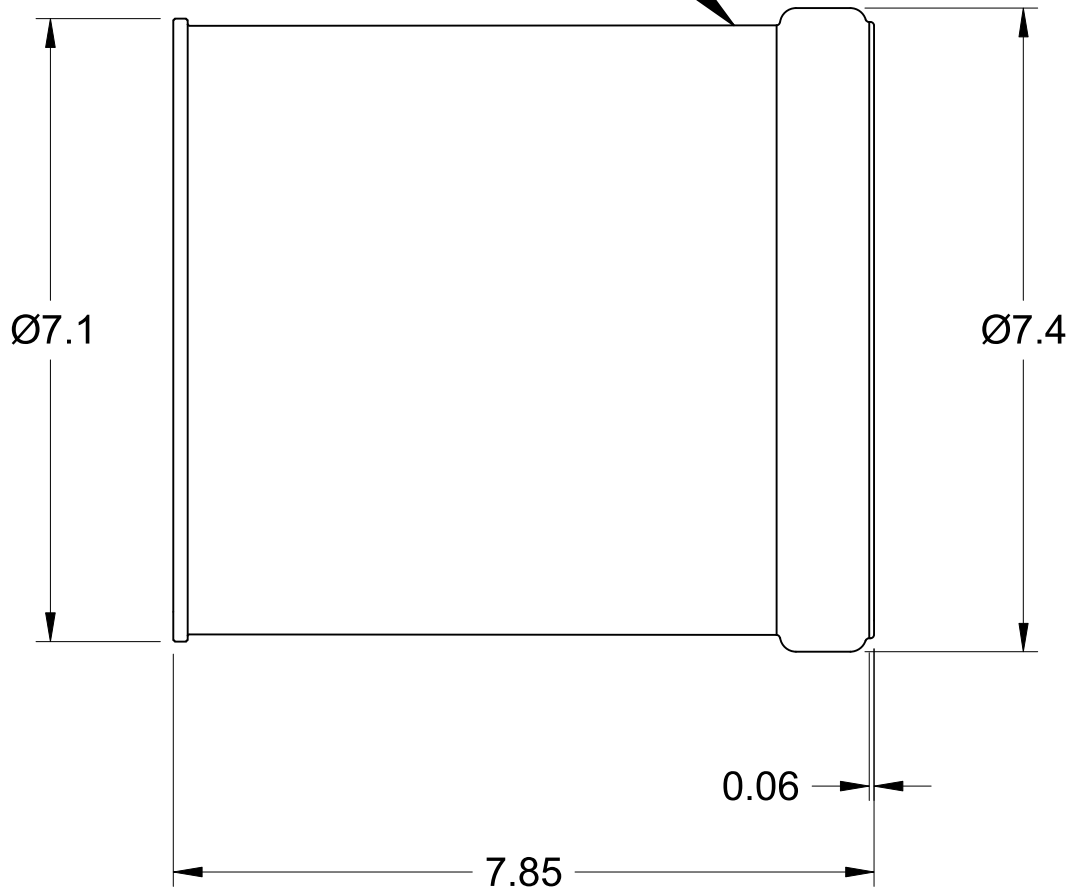

SURFACE COATED WITH SAND

FOR REFERENCE ONLY DIMENSIONS SUBJECT TO CHANGE

TITLE

6" SANDED MANHOLE ADAPTER G
D3034/F1336 SDR 26 PVC PSM

1-800-437-4670 FARGO, ND

DATE 11-09-13

SCALE NONE

PART NO. 916-0006