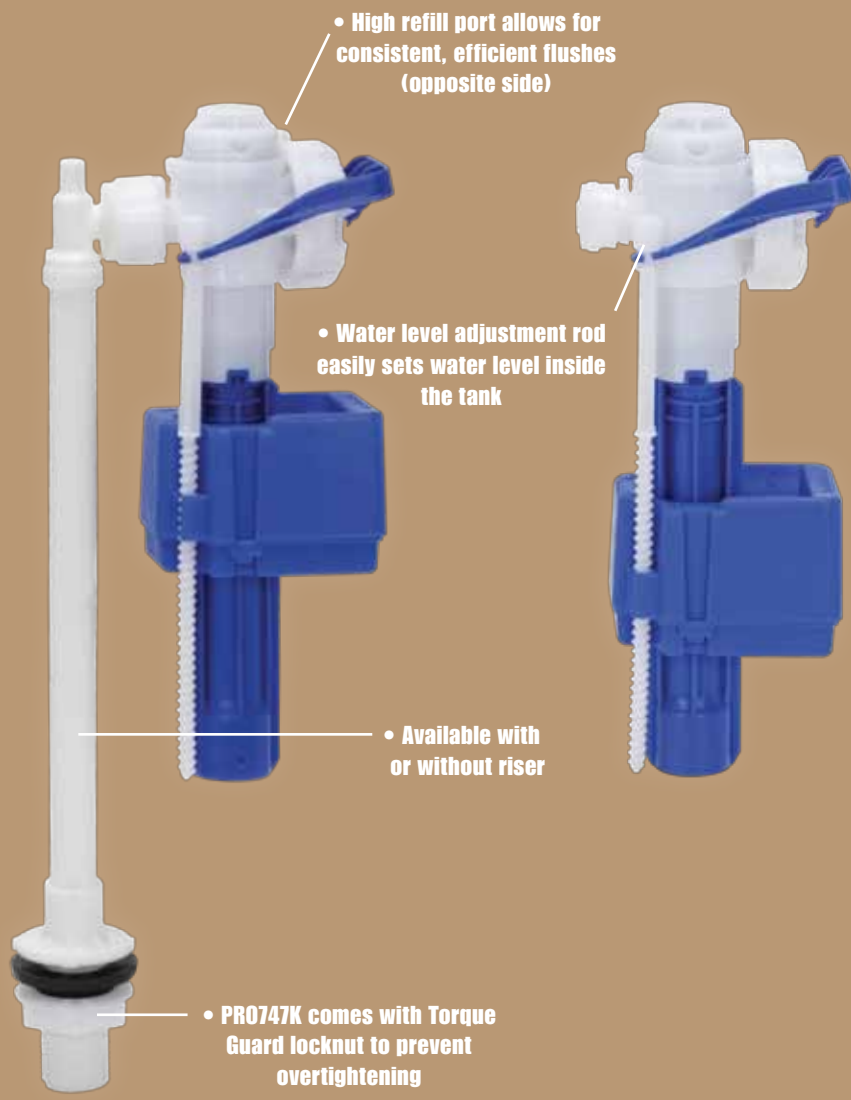

**Engineered to
meet Kohler®
Performance
Standards**

PRO747

**The same Fill Valve
used by Kohler®**

Plumbers can replace the fill valve on some of Kohler's® most popular 1-piece toilets with the PRO747 Fill Valve from Fluidmaster®. Available with or without riser, the PRO747 has an adjustable refill to restore the toilet to factory spec.

Fluidmaster®

PRO747 Fill Valve

FITS THE FOLLOWING MODELS

Model #	Model Name
K-3466	San Raphael
K-3467	San Raphael
K-3384-2	San Raphael
K-3386	Rialto
K-3524	Fountainhead
K-3492	Purist Hatbox
K-3607	San Raphael
K-3393	San Raphael

Whisper Quiet Operation

SPECIFICATIONS

				Case Pack					
New Model #	Description	Pack Type	Master Pack Qty	Height (In)	Width (In)	Depth (In)	Weight (Lbs)	UPC	12 of 5 #
PRO747	Fill Valve for Kohler Toilets	Box	10	9.125	6.875	13.125	6	0 39961 00023 1	10039961 000238
PRO747K	Fill Valve for Kohler Toilets w/ Riser	Box	10	13.625	9.75	13.125	8	0 39961 00024 8	10039961 000245