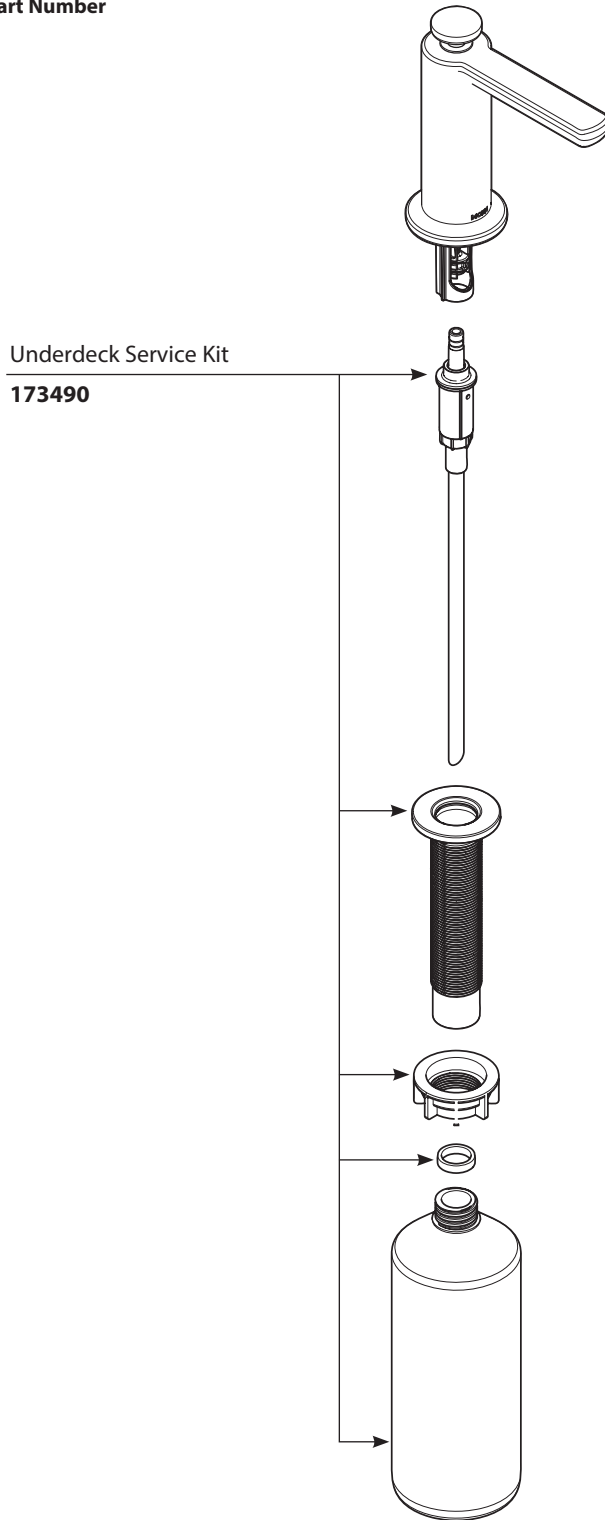

■ Order by Part Number

MODERN SOAP/LOTION DISPENSER

MODEL

S3947C
S3947SRS
S3947BL
S3947BG
S3947BLS

FINISH

Chrome
Spot Resist Stainless
Matte Black
Brushed Gold
Black Stainless