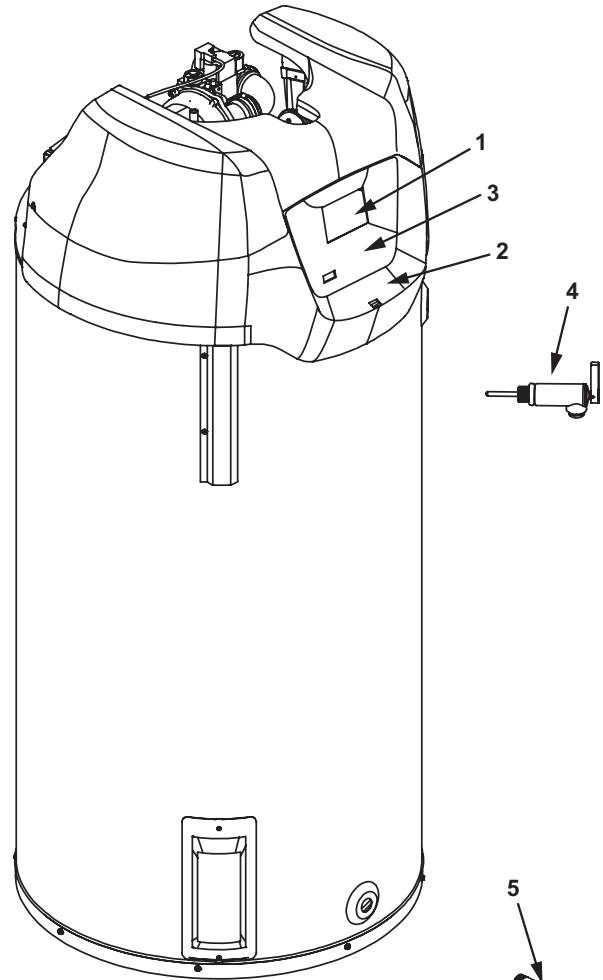

75 Gallon

Item	Description	50 gallon	75 gallon
1	Display Circuit Board	9008460005	
2	Enable/Disable Switch	193243-001	
3	Display Overlay (Button Pad)	9007738005	9008461005
4	T&P Valve	9000728015	9002403015
5	Drain Valve	9003906015	9003907015

A. O. Smith Water Heater Parts Fulfillment • 1-800-433-2545 • www.hotwater.com

TOP COVER CONTROL ASSEMBLY

Item	Description	50 Gallon	75 Gallon
1	Spark Module	9008875005	
2	Blocked Exhaust Switch	9008859015	
3	Blocked Intake Air Switch	9008860015	
4	Blower Prover Switch	9008861015	
5*	Temperature Probe	9004238215	9009013005
6*	Anode - Alum	9003892005	
6A*	Anode - Mag.	9001829005	
7*	Inlet Tube	9006422005	9008862005
8*	Inlet Nipple	9003936015	-
9*	Anode - Outlet Alum.	9006659005	-
9A*	Anode - Outlet Mag.	9004333005	-
9B	Outlet Nipple	-	9003743015
10	Power Supply Assembly	9008872005	
11	CCB Board	9008907015	
12	Transformer	9008874005	

* Not Shown.

Standard hardware items may be purchased locally.

BLOWER/BURNER ASSEMBLY

Item	Description	130 Series	131 Series
1	Blower	9008863005	
2	Burner Gasket	9007437015	
3	Burner Assembly	9008864005	
4	Gas Valve/Venturi Assembly	9008865005	9008866005
5	Observation Window	9006102215	
6	Burner Adapter Gasket	9007138005	
7	Igniter (includes igniter wire)	9008867015	
8	Flame Sensor Rod	9008868015	
9	Flame Sense Wire	9008870005	
10	Machine Screw (#6-32 x 0.25" Pan Head)	-	
11	Socket Button Head Cap Screw (#10-32 x 5/8" Full Thread)	-	
12	Socket Head Cap Screw (5/16-18 x 5/8")	-	
13	Blower Gasket	9007139005	