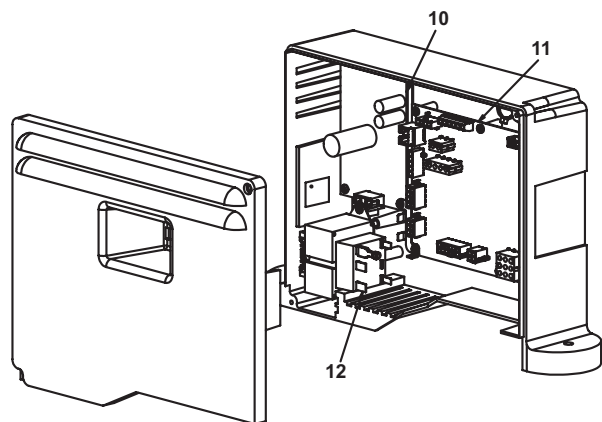

75 Gallon

Item	Description	50 gallon	75 gallon
1	Display Circuit Board	9008460005	
2	Enable/Disable Switch	193243-001	
3	Display Overlay (Button Pad)	9007738005	9008461005
4	T&P Valve	9000728015	9002403015
5	Drain Valve	9003906015	9003907015

A. O. Smith Water Heater Parts Fulfillment • 1-800-433-2545 • www.hotwater.com

TOP COVER CONTROL ASSEMBLY

Item	Description	50 Gallon	75 Gallon
1	Spark Module	9008875005	
2	Blocked Exhaust Switch	9008859015	
3	Blocked Intake Air Switch	9008860015	
4	Blower Prover Switch	9008861015	
5*	Temperature Probe	9004238215	9009013005
6*	Anode - Alum	9003892005	
6A*	Anode - Mag.	9001829005	
7*	Inlet Tube	9006422005	9008862005
8*	Inlet Nipple	9003936015	-
9*	Anode - Outlet Alum.	9006659005	-
9A*	Anode - Outlet Mag.	9004333005	-
9B	Outlet Nipple	-	9003743015
10	Power Supply Assembly	9008872005	
11	CCB Board	9008907015	
12	Transformer	9008874005	

* Not Shown.

Standard hardware items may be purchased locally.

BLOWER/BURNER ASSEMBLY

Item	Description	130 Series	131 Series
1	Blower	9008863005	
2	Burner Gasket	9007437015	
3	Burner Assembly	9008864005	
4	Gas Valve/Venturi Assembly	9008865005	9008866005
5	Observation Window	9006102215	
6	Burner Adapter Gasket	9007138005	
7	Igniter (includes igniter wire)	9008867015	
8	Flame Sensor Rod	9008868015	
9	Flame Sense Wire	9008870005	
10	Machine Screw (#6-32 x 0.25" Pan Head)	-	
11	Socket Button Head Cap Screw (#10-32 x 5/8" Full Thread)	-	
12	Socket Head Cap Screw (5/16-18 x 5/8")	-	
13	Blower Gasket	9007139005	