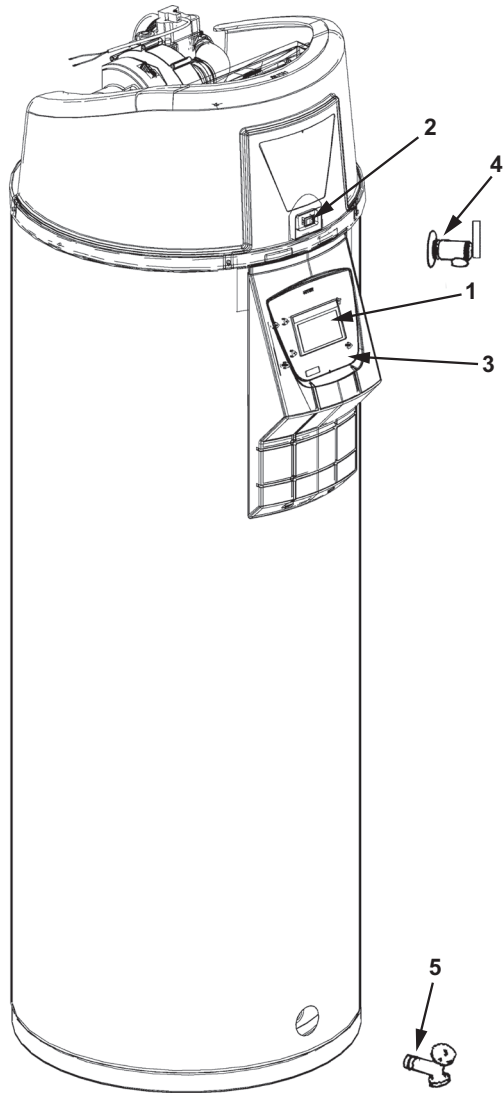

RESIDENTIAL GAS REPLACEMENT PARTS LIST

A.O. Smith Water Heater Parts Fulfillment
 125 Southeast Parkway • Franklin, TN 37068
 www.hotwater.com • 1-800-433-2545

MODELS:
GDHE 50
GDHE 75
Series:
130/131

50 Gallon

75 Gallon

Item	Description	50 gallon	75 gallon
1	Display Circuit Board	9008460005	
2	Enable/Disable Switch	193243-001	
3	Display Overlay (Button Pad)	9007738005	9008461005
4	T&P Valve	9000728015	9002403015
5	Drain Valve	9003906015	9003907015

A. O. Smith Water Heater Parts Fulfillment • 1-800-433-2545 • www.hotwater.com

TOP COVER CONTROL ASSEMBLY

Item	Description	50 Gallon	75 Gallon
1	Spark Module	9008875005	
2	Blocked Exhaust Switch	9008859015	
3	Blocked Intake Air Switch	9008860015	
4	Blower Prover Switch	9008861015	
5*	Temperature Probe	9004238215	9009013005
6*	Anode - Alum	9003892005	
6A*	Anode - Mag.	9001829005	
7*	Inlet Tube	9006422005	9008862005
8*	Inlet Nipple	9003936015	-
9*	Anode - Outlet Alum.	9006659005	-
9A*	Anode - Outlet Mag.	9004333005	-
9B	Outlet Nipple	-	9003743015
10	Power Supply Assembly	9008872005	
11	CCB Board	9008907015	
12	Transformer	9008874005	

* Not Shown.

Standard hardware items may be purchased locally.

BLOWER/BURNER ASSEMBLY

Item	Description	130 Series	131 Series
1	Blower	9008863005	
2	Burner Gasket	9007437015	
3	Burner Assembly	9008864005	
4	Gas Valve/Venturi Assembly	9008865005	9008866005
5	Observation Window	9006102215	
6	Burner Adapter Gasket	9007138005	
7	Igniter (includes igniter wire)	9008867015	
8	Flame Sensor Rod	9008868015	
9	Flame Sense Wire	9008870005	
10	Machine Screw (#6-32 x 0.25" Pan Head)	-	
11	Socket Button Head Cap Screw (#10-32 x 5/8" Full Thread)	-	
12	Socket Head Cap Screw (5/16-18 x 5/8")	-	
13	Blower Gasket	9007139005	