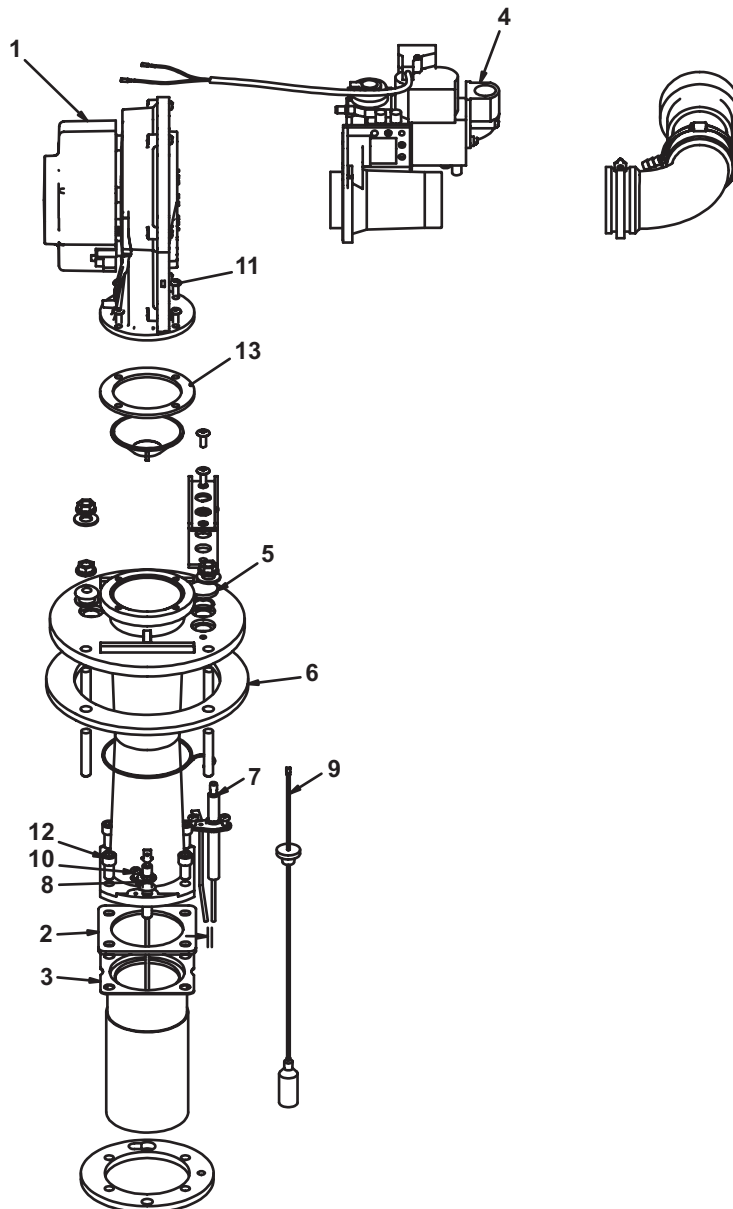

75 Gallon

Item	Description	50 gallon	75 gallon
1	Display Circuit Board	9008460005	
2	Enable/Disable Switch	193243-001	
3	Display Overlay (Button Pad)	9007738005	9008461005
4	T&P Valve	9000728015	9002403015
5	Drain Valve	9003906015	9003907015

A. O. Smith Water Heater Parts Fulfillment • 1-800-433-2545 • www.hotwater.com

TOP COVER CONTROL ASSEMBLY

Item	Description	50 Gallon	75 Gallon
1	Spark Module	9008875005	
2	Blocked Exhaust Switch	9008859015	
3	Blocked Intake Air Switch	9008860015	
4	Blower Prover Switch	9008861015	
5*	Temperature Probe	9004238215	9009013005
6*	Anode - Alum	9003892005	
6A*	Anode - Mag.	9001829005	
7*	Inlet Tube	9006422005	9008862005
8*	Inlet Nipple	9003936015	-
9*	Anode - Outlet Alum.	9006659005	-
9A*	Anode - Outlet Mag.	9004333005	-
9B	Outlet Nipple	-	9003743015
10	Power Supply Assembly	9008872005	
11	CCB Board	9008907015	
12	Transformer	9008874005	

* Not Shown.

Standard hardware items may be purchased locally.

BLOWER/BURNER ASSEMBLY

Item	Description	130 Series	131 Series
1	Blower	9008863005	
2	Burner Gasket	9007437015	
3	Burner Assembly	9008864005	
4	Gas Valve/Venturi Assembly	9008865005	9008866005
5	Observation Window	9006102215	
6	Burner Adapter Gasket	9007138005	
7	Igniter (includes igniter wire)	9008867015	
8	Flame Sensor Rod	9008868015	
9	Flame Sense Wire	9008870005	
10	Machine Screw (#6-32 x 0.25" Pan Head)	-	
11	Socket Button Head Cap Screw (#10-32 x 5/8" Full Thread)	-	
12	Socket Head Cap Screw (5/16-18 x 5/8")	-	
13	Blower Gasket	9007139005	

Metal Exhaust Elbow Assembly..... 9008961005

Backflow Preventer Kit 9008096005

3" Concentric Vent 9006328005

Low Profile Vent

2" 9008952005

3" 9008933005

A.O. Smith Water Heater Parts Fulfillment
125 Southeast Parkway
Franklin, TN 37068
1-800-433-2545
www.hotwater.com