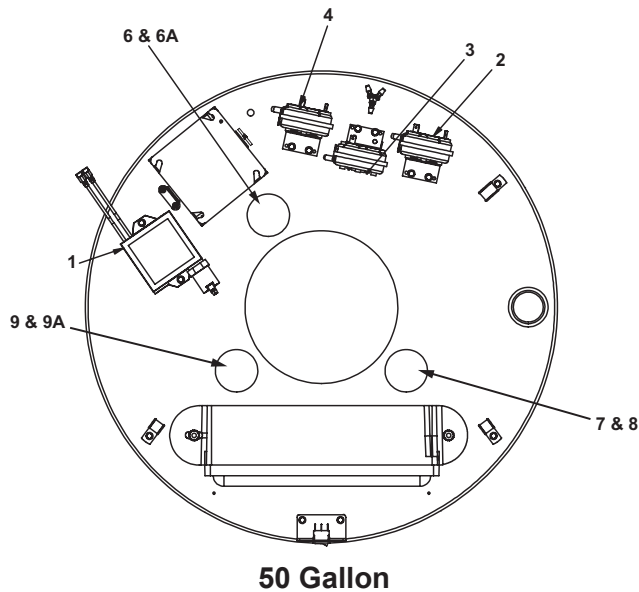

75 Gallon

Item	Description	50 gallon	75 gallon
1	Display Circuit Board	9008460005	
2	Enable/Disable Switch	193243-001	
3	Display Overlay (Button Pad)	9007738005	9008461005
4	T&P Valve	9000728015	9002403015
5	Drain Valve	9003906015	9003907015

A. O. Smith Water Heater Parts Fulfillment • 1-800-433-2545 • www.hotwater.com

TOP COVER CONTROL ASSEMBLY

Item	Description	50 Gallon	75 Gallon
1	Spark Module	9008875005	
2	Blocked Exhaust Switch	9008859015	
3	Blocked Intake Air Switch	9008860015	
4	Blower Prover Switch	9008861015	
5*	Temperature Probe	9004238215	9009013005
6*	Anode - Alum	9003892005	
6A*	Anode - Mag.	9001829005	
7*	Inlet Tube	9006422005	9008862005
8*	Inlet Nipple	9003936015	-
9*	Anode - Outlet Alum.	9006659005	-
9A*	Anode - Outlet Mag.	9004333005	-
9B	Outlet Nipple	-	9003743015
10	Power Supply Assembly	9008872005	
11	CCB Board	9008907015	
12	Transformer	9008874005	

* Not Shown.

Standard hardware items may be purchased locally.

BLOWER/BURNER ASSEMBLY

Item	Description	130 Series	131 Series
1	Blower	9008863005	
2	Burner Gasket	9007437015	
3	Burner Assembly	9008864005	
4	Gas Valve/Venturi Assembly	9008865005	9008866005
5	Observation Window	9006102215	
6	Burner Adapter Gasket	9007138005	
7	Igniter (includes igniter wire)	9008867015	
8	Flame Sensor Rod	9008868015	
9	Flame Sense Wire	9008870005	
10	Machine Screw (#6-32 x 0.25" Pan Head)	-	
11	Socket Button Head Cap Screw (#10-32 x 5/8" Full Thread)	-	
12	Socket Head Cap Screw (5/16-18 x 5/8")	-	
13	Blower Gasket	9007139005	