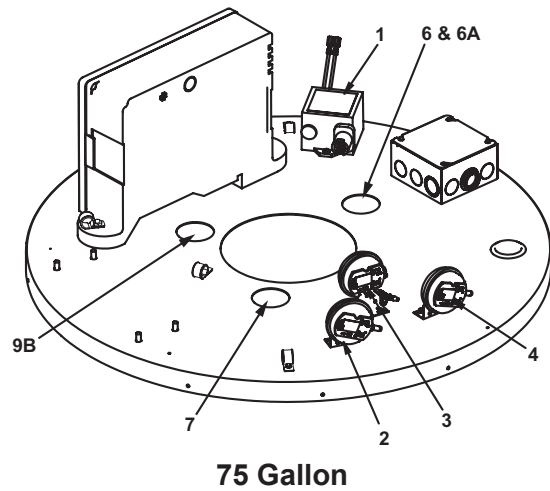

75 Gallon

Item	Description	50 gallon	75 gallon
1	Display Circuit Board	9008460005	
2	Enable/Disable Switch	193243-001	
3	Display Overlay (Button Pad)	9007738005	9008461005
4	T&P Valve	9000728015	9002403015
5	Drain Valve	9003906015	9003907015

A. O. Smith Water Heater Parts Fulfillment • 1-800-433-2545 • www.hotwater.com

TOP COVER CONTROL ASSEMBLY

Item	Description	50 Gallon	75 Gallon
1	Spark Module	9008875005	
2	Blocked Exhaust Switch	9008859015	
3	Blocked Intake Air Switch	9008860015	
4	Blower Prover Switch	9008861015	
5*	Temperature Probe	9004238215	9009013005
6*	Anode - Alum	9003892005	
6A*	Anode - Mag.	9001829005	
7*	Inlet Tube	9006422005	9008862005
8*	Inlet Nipple	9003936015	-
9*	Anode - Outlet Alum.	9006659005	-
9A*	Anode - Outlet Mag.	9004333005	-
9B	Outlet Nipple	-	9003743015
10	Power Supply Assembly	9008872005	
11	CCB Board	9008907015	
12	Transformer	9008874005	

* Not Shown.

Standard hardware items may be purchased locally.

BLOWER/BURNER ASSEMBLY

Item	Description	130 Series	131 Series
1	Blower	9008863005	
2	Burner Gasket	9007437015	
3	Burner Assembly	9008864005	
4	Gas Valve/Venturi Assembly	9008865005	9008866005
5	Observation Window	9006102215	
6	Burner Adapter Gasket	9007138005	
7	Igniter (includes igniter wire)	9008867015	
8	Flame Sensor Rod	9008868015	
9	Flame Sense Wire	9008870005	
10	Machine Screw (#6-32 x 0.25" Pan Head)	-	
11	Socket Button Head Cap Screw (#10-32 x 5/8" Full Thread)	-	
12	Socket Head Cap Screw (5/16-18 x 5/8")	-	
13	Blower Gasket	9007139005	