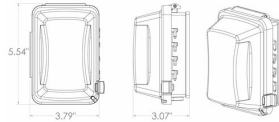

SINGLE GANG WIU COVERS

Single Gang - While In use Covers
Horizontal/Vertical 16-in-1

C04

Catalog #: MM410C

APPLICATIONS

Designed for use whenever weatherproof protection is required while an outlet is in use.
N/A

PRODUCT FEATURES

High-impact polycarbonate construction provides maximum durability
Patented Quick-Fit™ keyhole mounting system allows installation in under a minute.
Includes attached gasket and mounting hardware
Pre-configured for GFCI with patented Knockout technology for alternate devices
Lockable tab

GENERAL PRODUCT INFORMATION

Color: Clear
Country of Origin: USA

CONFIGURATION

Gangs: 1

PRODUCT MEASUREMENTS

Depth: 2-3/4 in.
Wt. Ea. (Lbs.): 0.400

PACKAGING

Package Type: Shrink
Std. Pkg.: 10
Product UPC-A Labeled: Yes
Weight (Lbs. Per/C): 42.50
Ship Carton Length (in.): 19.88
Ship Carton Width (in.): 5.81
Ship Carton Height (in.): 6.50
Ctn Weight (Lbs.): 4.25
Pallet Qty: 840.00
UPC Number: 092326102117
I2of5: 60092326102119