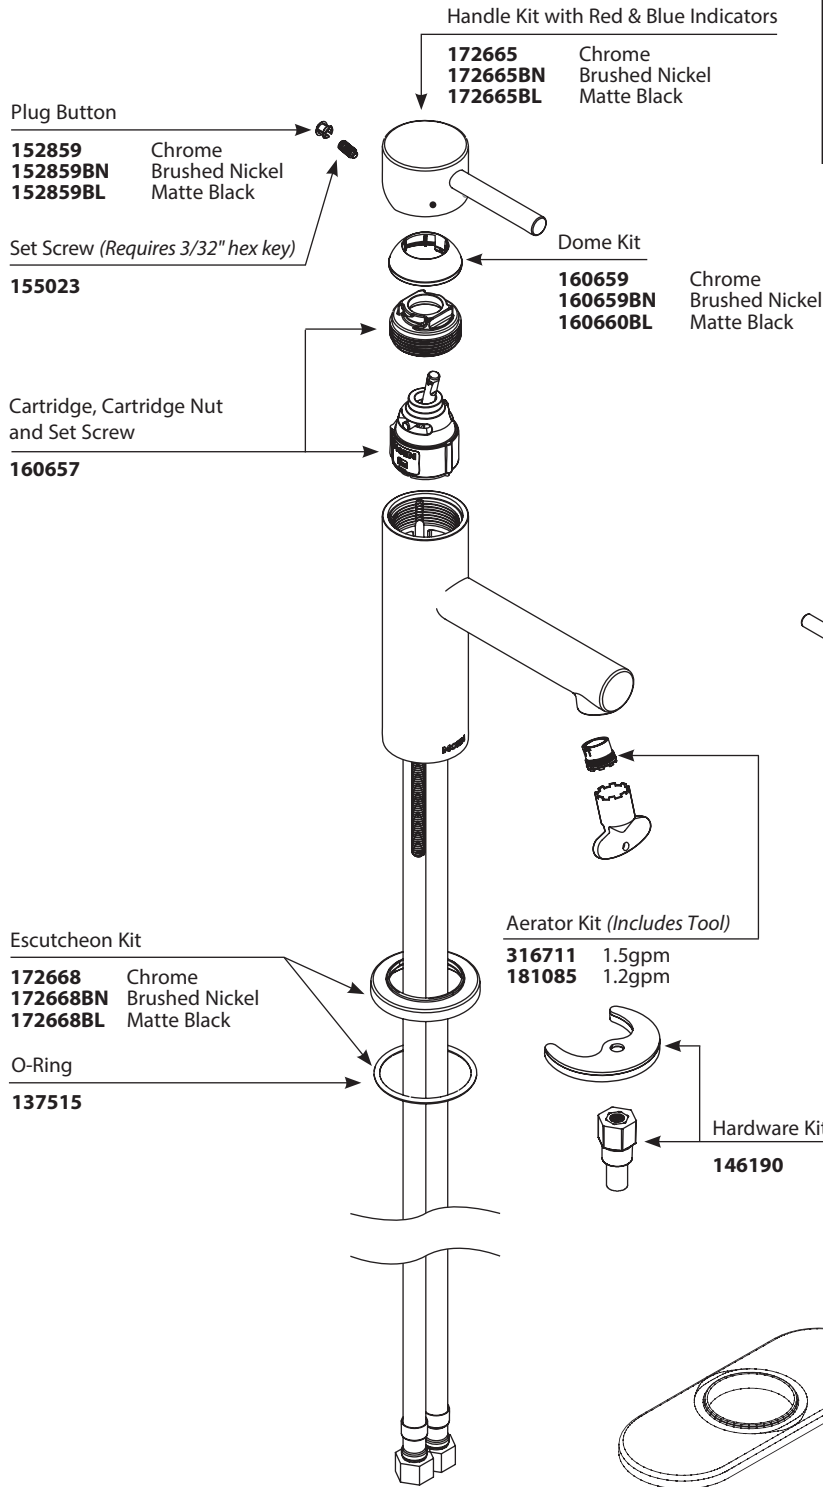

■ Order by Part Number

*There is more than one version of this model.  
Page down to identify the version you have.*

**ALIGN™**  
**Single-Handle Lavatory Faucet**

<b>MODELS</b>	<b>FINISH</b>
6190	Chrome
6190BN	Brushed Nickel
6190BL	Matte Black
6190BG	Brushed Gold

**WASTE ASSEMBLIES**

**Metallic Waste-Pop-up Plug & Seat**

10709	Chrome
10709BN	Brushed Nickel
10709WR	Wrought Iron <i>(Used for Matte Black)</i>
10709BG	Brushed Gold

**For Additional Waste Information  
see [www.moen.com](http://www.moen.com) for models below.**

10790	Metallic Waste
-------	----------------

■ Order by Part Number

**ALIGN™**  
**Single-Handle Lavatory Faucet**

<b>MODELS</b>	<b>FINISH</b>
6190	Chrome
6190BN	Brushed Nickel
6190BL	Matte Black

**WASTE ASSEMBLIES**

**Metallic Waste-Pop-up Plug & Seat**

<b>10709</b>	Chrome
<b>10709BN</b>	Brushed Nickel
<b>10709WR</b>	Wrought Iron (Used for Matte Black)

*For Additional Waste Information see [www.moen.com](http://www.moen.com) for models below.*