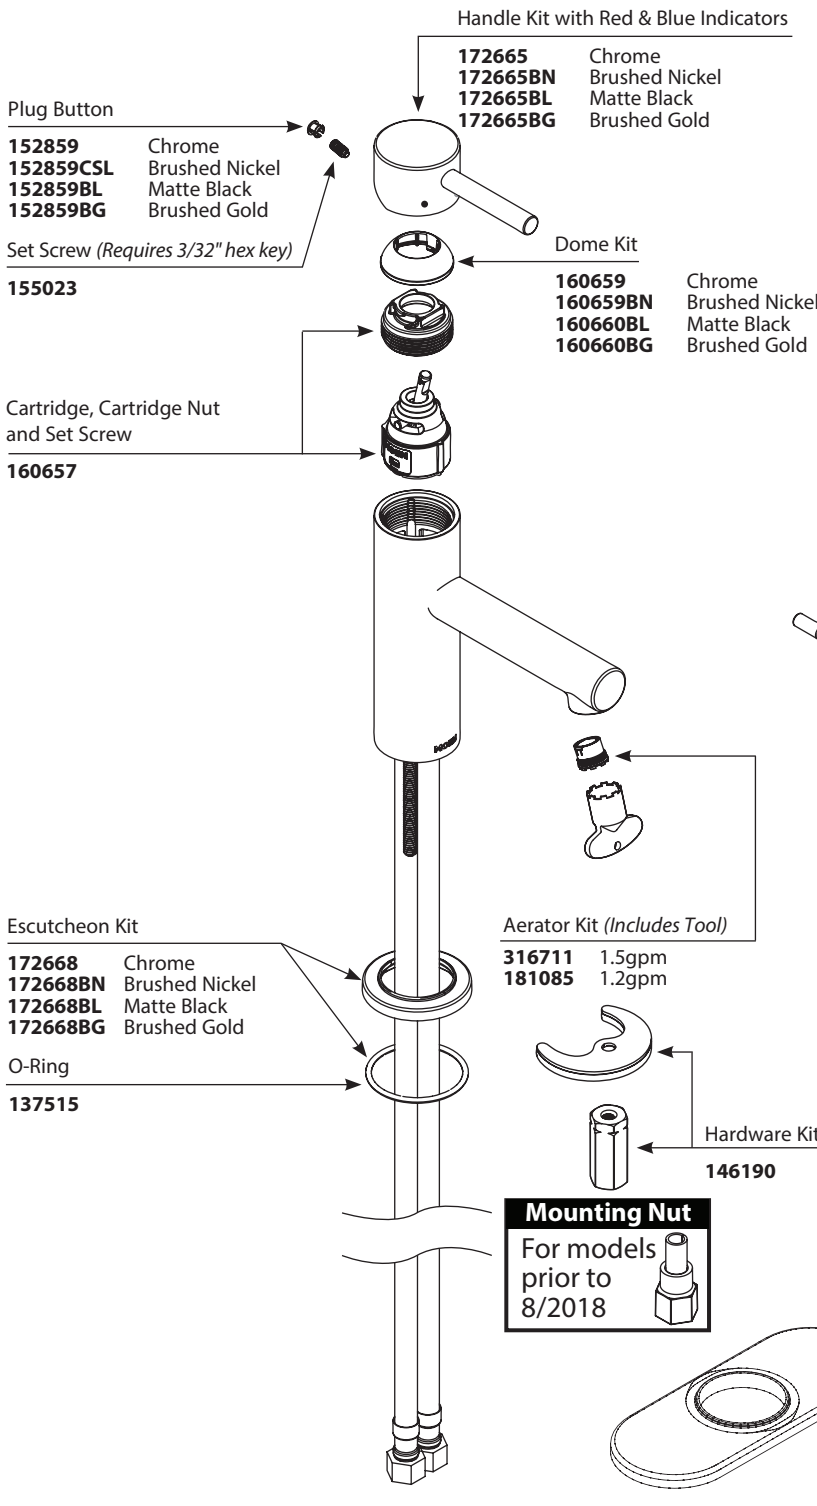

■ Order by Part Number

*There is more than one version of this model.  
Page down to identify the version you have.*

**ALIGN™**  
**Single-Handle Lavatory Faucet**

<b>MODELS</b>	<b>FINISH</b>
6190	Chrome
6190BN	Brushed Nickel
6190BL	Matte Black
6190BG	Brushed Gold

**WASTE ASSEMBLIES**

**Metallic Waste-Pop-up Plug & Seat**

10709	Chrome
10709BN	Brushed Nickel
10709WR	Wrought Iron <i>(Used for Matte Black)</i>
10709BG	Brushed Gold

**For Additional Waste Information  
see [www.moen.com](http://www.moen.com) for models below.**

10790	Metallic Waste
-------	----------------

■ Order by Part Number

**ALIGN™**  
**Single-Handle Lavatory Faucet**

<b>MODELS</b>	<b>FINISH</b>
6190	Chrome
6190BN	Brushed Nickel
6190BL	Matte Black

**WASTE ASSEMBLIES**

**Metallic Waste-Pop-up Plug & Seat**

<b>10709</b>	Chrome
<b>10709BN</b>	Brushed Nickel
<b>10709WR</b>	Wrought Iron (Used for Matte Black)

*For Additional Waste Information see [www.moen.com](http://www.moen.com) for models below.*