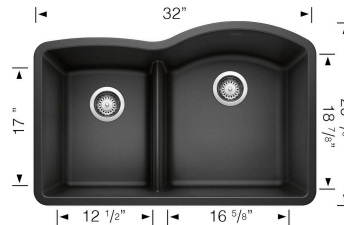

DIAMOND 1³/₄ REVERSE LOW DIVIDE SILGRANIT

Sink Specifications

Color	SKU
Anthracite	441598
Café	441609
Cinder	441600
Metallic Gray	441601
White	441603
Truffle	441608
Concrete Gray	442743
Coal Black	442911

Design and Planning Tips

- Min cabinet size: 36 in
- Bowl depth: 9,5 in (240.0 mm)

What is included:

Installation instructions

Cut-out template

Limited Lifetime Warranty

Undermount installation only

Minimum cabinet size: 36"

Cut-out Dimensions:

Cut-out Length: 29.87"

Cut-out Width: 19.35"

Cut-out Below Counter Depth: 10.29"

Left Sink Bowl Dimensions:

Sink Bowl Length (left-to-right): 12.5"

Sink Bowl Width (front-to-back): 17"

Sink Bowl Depth: 9.5"

Right Sink Bowl Dimensions:

Sink Bowl Length (left-to-right): 16.63"

Sink Bowl Width (front-to-back): 18.88"

Sink Bowl Depth: 9.5"

Low Divide Height: 5.5"

Drain hole compatible with 3.5" strainers or waste flanges