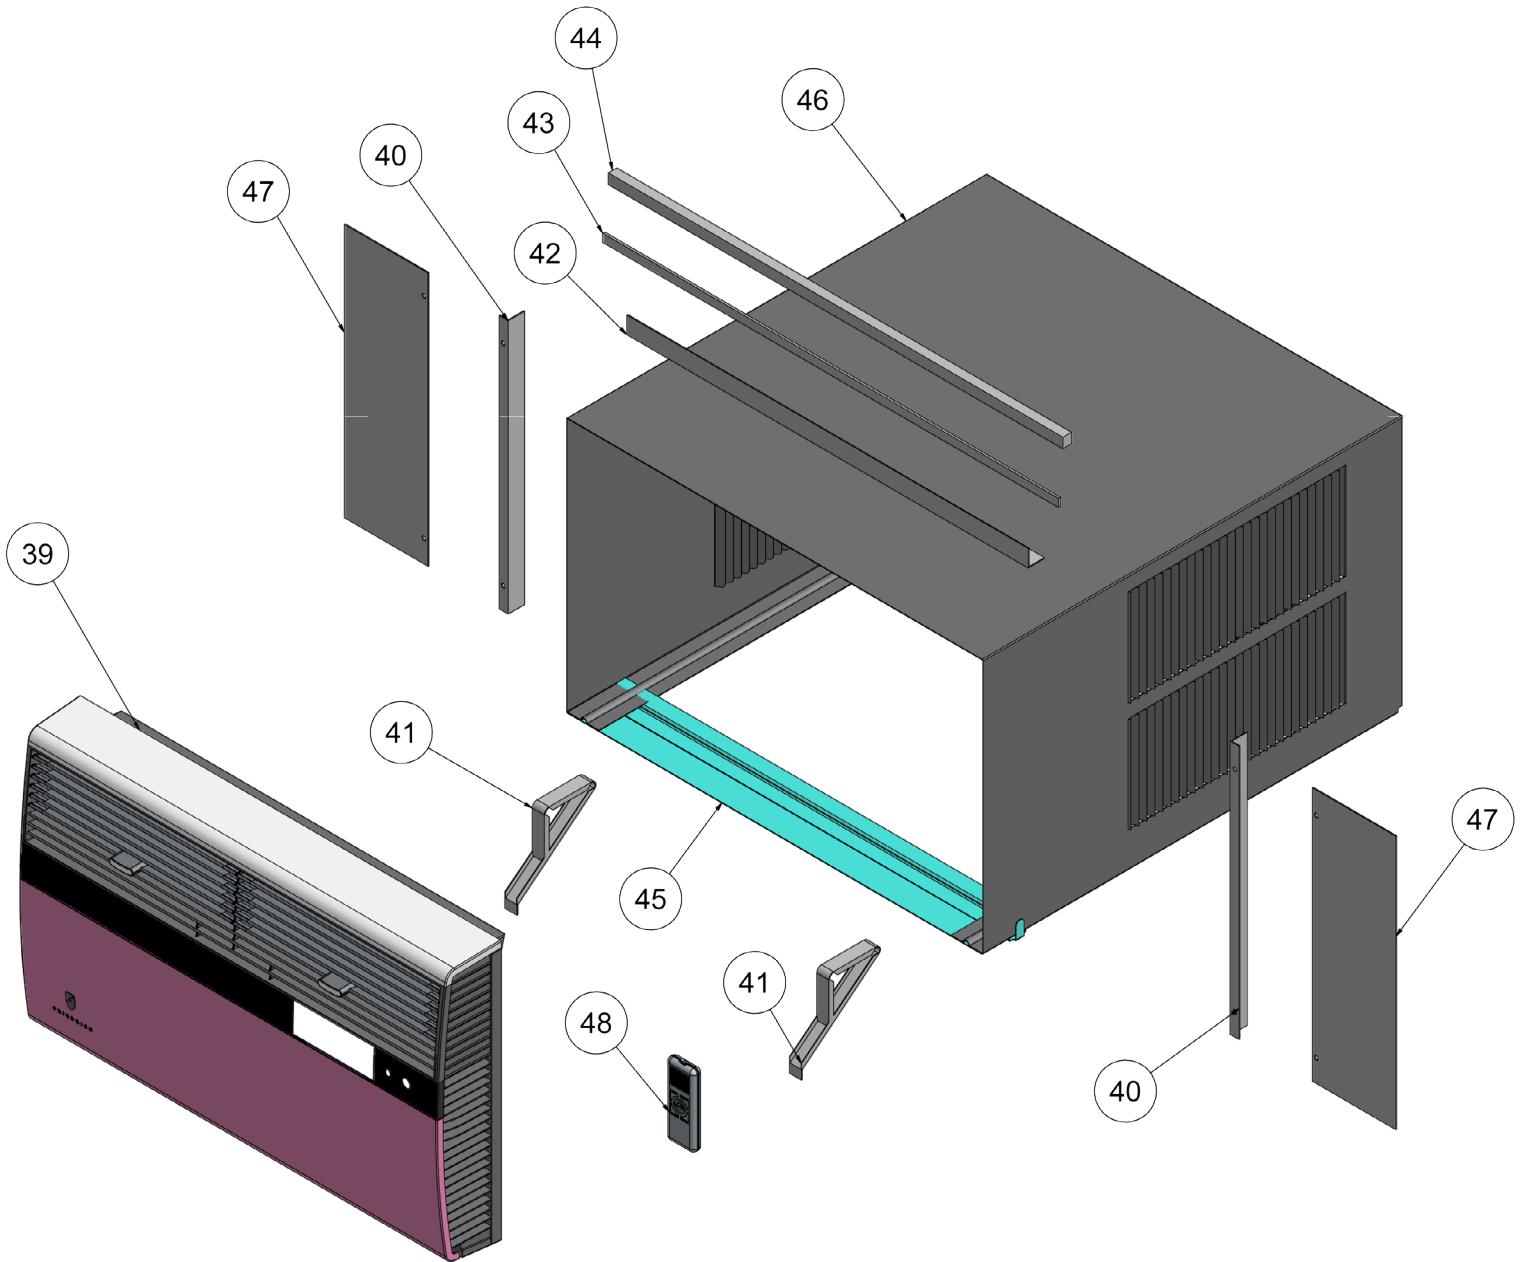

PARTS SECTION

Kühl & Kühl+ Standard Chassis Unit Exploded Diagram

PARTS SECTION

Kühl & Kühl+ Standard Chassis Unit Exploded Diagram

Kühl & Kühl+ Small-Chassis 2012 Parts List

Item	Part Number	Part Description	ES12N33-A	ES15N33-A	SS08N10-A	SS10N10-A	SS12N10-A	SS12N30-A	SS14N10-A	SS15N30-A	YS10N10-A	YS12N33-A
1	62050304	CONDENSOR COIL			1							
1	61850343	CONDENSOR COIL									1	1
1	61850345	CONDENSOR COIL	1	1				1		1		
1	61850344	CONDENSOR COIL				1	1		1			
*	61818520	EXPANDED METAL GRILLE PAINTED SML	1	1	1	1	1	1	1	1	1	1
*	60169120	SCRIPT FRIEDRICH 2010 "FESTOON"	1	1	1	1	1	1	1	1	1	1
*	91002900	SPEEDNUT PUSH TYPE	3	3	3	3	3	3	3	3	3	3
2	61850126	EVAPORATOR COIL									1	
2	61850129	EVAPORATOR COIL	1	1			1	1	1	1		
2	61850128	EVAPORATOR COIL										1
2	61850127	EVAPORATOR COIL			1							
2	61850131	EVAPORATOR COIL				1						
*	61834800	STRAINER .312 COIL	1	1	1	1	1	1	1	1	2	3
3	61718107	COMPRESSOR KIT 62200118			1							
3	61717176	COMPRESSOR KIT 62200501	1					1				
3	61717127	COMPRESSOR KIT 62200109				1					1	
3	61718104	COMPRESSOR KIT 62200420					1					
3	61717126	COMPRESSOR KIT 62200115							1			
3	61717116	COMPRESSOR KIT 62200103										1
3	61718114	COMPRESSOR KIT 62200419		1						1		
*	3760500	CAPILLARY TUBE									1	
*	3760520	CAPILLARY TUBE	1					1	1			
*	3760513	CAPILLARY TUBE			1							
*	3760511	CAPILLARY TUBE		1						1		
*	3760451	CAPILLARY TUBE				1						
*	3760547	CAPILLARY TUBE					1					
*	3760543	CAPILLARY TUBE										1
*	3760555	CAPILLARY TUBE										1
*	3760479	CAPILLARY TUBE									1	
4	25022022	REVERSING VALVE KIT + SOLENOID KIT									1	1
5	62601016	USER INTERFACE SERVICE KIT	1	1	1	1	1	1	1	1	1	1
6	62601013	ELECTRONIC CONTROL SERVICE KIT CL-EH 3SP GEN2	1	1								
6	62601010	ELECTRONIC CONTROL SERVICE KIT COOL 4SP GEN2			1	1	1	1	1	1		
6	62601012	ELECTRONIC CONTROL SERVICE KIT HP-EH 3SP GEN2										1
6	62601014	ELECTRONIC CONTROL SERVICE KIT HP 3SP GEN2									1	
7	61080522	CAPACITOR	1					1				
7	61080529	CAPACITOR										1
7	61080533	CAPACITOR			1							
7	61080559	CAPACITOR							1			
7	61080582	CAPACITOR				1					1	
7	61080566	CAPACITOR					1					
7	61080532	CAPACITOR		1						1		
*	61820700	CAPACITOR STRAP 2.0 DIAMETER	1	1	1	1		1	1	1	1	1
*	61820702	CAPACITOR STRAP 2.5 DIAMETER					1					
	61820401	CAPACITOR MOUNTING BRACKET	1	1	1	1	1	1	1	1	1	1
8	25063505	COIL SOLENOID 115VAC									1	
8	25063605	COIL SOLENOID 208/230VAC										1
9	61764583	OVERLOAD						1				
9	61764585	OVERLOAD	1					1				
9	61764586	OVERLOAD		1						1		
9	61764589	OVERLOAD										1
9	61764594	OVERLOAD				1					1	
9	61764601	OVERLOAD			1							
9	61764606	OVERLOAD					1					
10	61878610	HEATER 3.3 KW @ 230V	1	1								1
11	61871496	FAN MOTOR	1	1				1		1		1
11	61871497	FAN MOTOR			1	1	1		1		1	
12	60500390	SUPPLY CORD 15A 125V			1	1	1		1		1	
12	60500394	SUPPLY CORD 13A 250V						1		1		
12	60500398	SUPPLY CORD 20A 250V	1	1								1
13	60179904	CONDENSATE DRAIN VALVE	1	1							1	1
14	60610603	BLOWER WHEEL		1			1			1	1	1
14	60610604	BLOWER WHEEL	1		1	1		1	1			
15	61814905	SCROLL SML	1	1	1	1	1	1	1	1	1	1
16	60542003	FAN BLADE	1	1	1	1	1	1	1	1	1	1