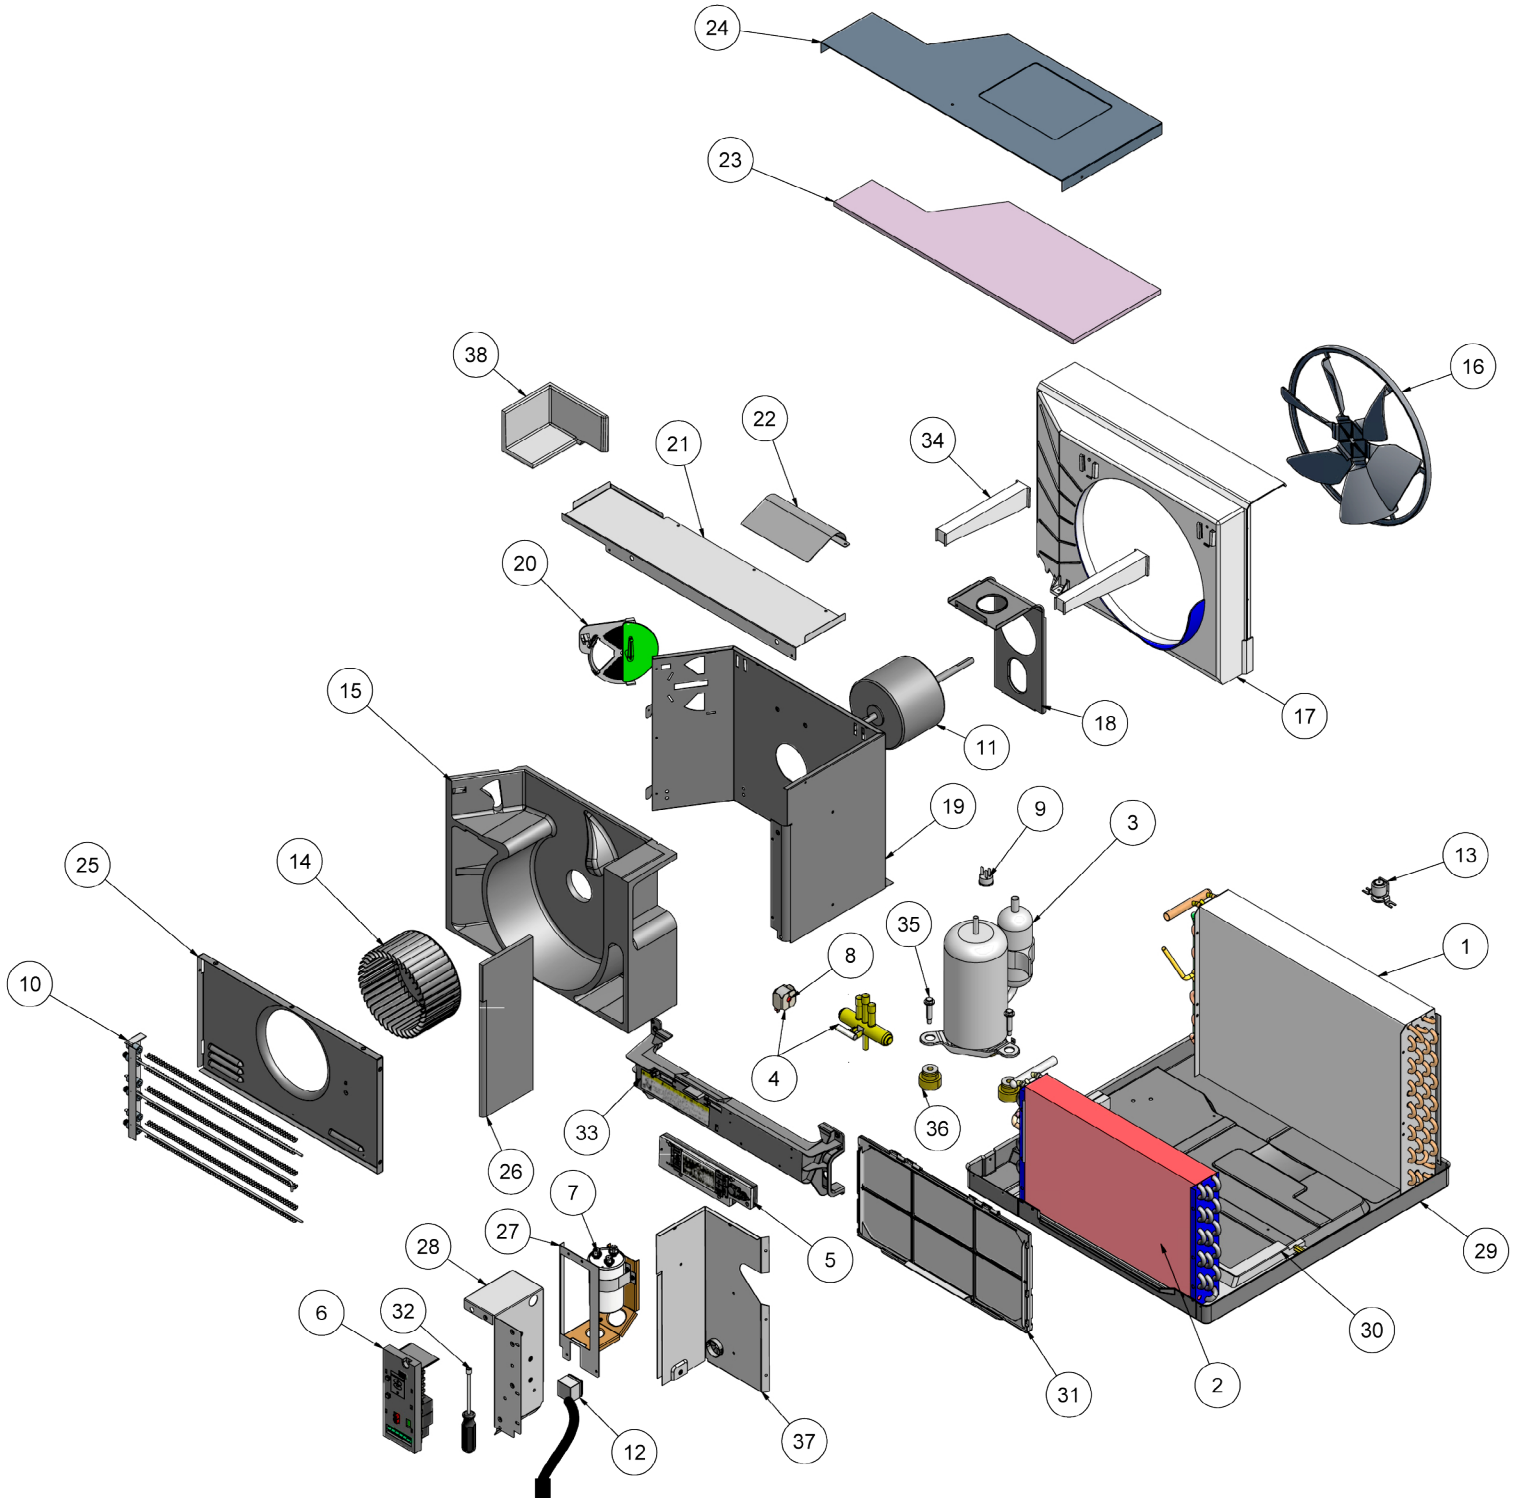

PARTS SECTION

Kühl & Kühl+ Standard Chassis Unit Exploded Diagram

PARTS SECTION

Kühl & Kühl+ Standard Chassis Unit Exploded Diagram

Kühl & Kühl+ Small-Chassis 2012 Parts List

Item	Part Number	Part Description	ES12N33-A	ES15N33-A	SS08N10-A	SS10N10-A	SS12N10-A	SS12N30-A	SS14N10-A	SS15N30-A	YS10N10-A	YS12N33-A
1	62050304	CONDENSOR COIL			1							
1	61850343	CONDENSOR COIL									1	1
1	61850345	CONDENSOR COIL	1	1				1		1		
1	61850344	CONDENSOR COIL				1	1		1			
*	61818520	EXPANDED METAL GRILLE PAINTED SML	1	1	1	1	1	1	1	1	1	1
*	60169120	SCRIPT FRIEDRICH 2010 "FESTOON"	1	1	1	1	1	1	1	1	1	1
*	91002900	SPEEDNUT PUSH TYPE	3	3	3	3	3	3	3	3	3	3
2	61850126	EVAPORATOR COIL									1	
2	61850129	EVAPORATOR COIL	1	1			1	1	1	1		
2	61850128	EVAPORATOR COIL										1
2	61850127	EVAPORATOR COIL			1							
2	61850131	EVAPORATOR COIL				1						
*	61834800	STRAINER .312 COIL	1	1	1	1	1	1	1	1	2	3
3	61718107	COMPRESSOR KIT 62200118			1							
3	61717176	COMPRESSOR KIT 62200501	1					1				
3	61717127	COMPRESSOR KIT 62200109				1					1	
3	61718104	COMPRESSOR KIT 62200420					1					
3	61717126	COMPRESSOR KIT 62200115							1			
3	61717116	COMPRESSOR KIT 62200103										1
3	61718114	COMPRESSOR KIT 62200419		1						1		
*	3760500	CAPILLARY TUBE									1	
*	3760520	CAPILLARY TUBE	1					1	1			
*	3760513	CAPILLARY TUBE			1							
*	3760511	CAPILLARY TUBE		1						1		
*	3760451	CAPILLARY TUBE				1						
*	3760547	CAPILLARY TUBE					1					
*	3760543	CAPILLARY TUBE										1
*	3760555	CAPILLARY TUBE										1
*	3760479	CAPILLARY TUBE									1	
4	25022022	REVERSING VALVE KIT + SOLENOID KIT									1	1
5	62601016	USER INTERFACE SERVICE KIT	1	1	1	1	1	1	1	1	1	1
6	62601013	ELECTRONIC CONTROL SERVICE KIT CL-EH 3SP GEN2	1	1								
6	62601010	ELECTRONIC CONTROL SERVICE KIT COOL 4SP GEN2			1	1	1	1	1	1		
6	62601012	ELECTRONIC CONTROL SERVICE KIT HP-EH 3SP GEN2										1
6	62601014	ELECTRONIC CONTROL SERVICE KIT HP 3SP GEN2									1	
7	61080522	CAPACITOR	1					1				
7	61080529	CAPACITOR										1
7	61080533	CAPACITOR			1							
7	61080559	CAPACITOR							1			
7	61080582	CAPACITOR				1					1	
7	61080566	CAPACITOR					1					
7	61080532	CAPACITOR		1						1		
*	61820700	CAPACITOR STRAP 2.0 DIAMETER	1	1	1	1		1	1	1	1	1
*	61820702	CAPACITOR STRAP 2.5 DIAMETER					1					
	61820401	CAPACITOR MOUNTING BRACKET	1	1	1	1	1	1	1	1	1	1
8	25063505	COIL SOLENOID 115VAC									1	
8	25063605	COIL SOLENOID 208/230VAC										1
9	61764583	OVERLOAD						1				
9	61764585	OVERLOAD	1					1				
9	61764586	OVERLOAD		1						1		
9	61764589	OVERLOAD										1
9	61764594	OVERLOAD				1					1	
9	61764601	OVERLOAD			1							
9	61764606	OVERLOAD					1					
10	61878610	HEATER 3.3 KW @ 230V	1	1								1
11	61871496	FAN MOTOR	1	1				1		1		1
11	61871497	FAN MOTOR			1	1	1		1		1	
12	60500390	SUPPLY CORD 15A 125V			1	1	1		1		1	
12	60500394	SUPPLY CORD 13A 250V						1		1		
12	60500398	SUPPLY CORD 20A 250V	1	1								1
13	60179904	CONDENSATE DRAIN VALVE	1	1							1	1
14	60610603	BLOWER WHEEL		1			1			1	1	1
14	60610604	BLOWER WHEEL	1		1	1		1	1			
15	61814905	SCROLL SML	1	1	1	1	1	1	1	1	1	1
16	60542003	FAN BLADE	1	1	1	1	1	1	1	1	1	1