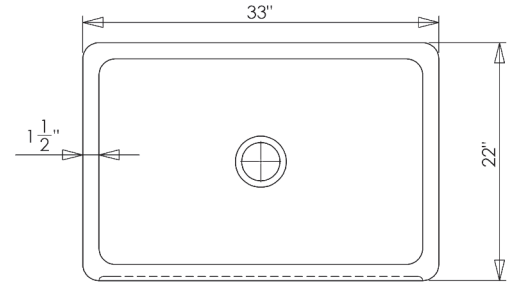

C04-KT NEW HAVEN FARMHOUSE SINK

© 2014 STONE FOREST, INC.

- Available in:
Honed Basalt (HB)
Polished Carrara (CA)
- Carved from a single block of stone.
- Thicker drain requires the use of an adjustable strainer like the Jaclo model #2804.
- Do not use plumber's putty.
- Garbage disposal not to exceed 3/4 hp.

NOTE: due to size variations, final cabinet and countertop construction should be done with the sink on hand.

- Approx 280lbs.

TOP VIEW

FRONT VIEW

SIDE VIEW