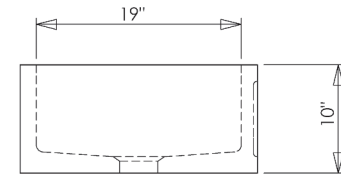

NOTE: due to size variations, final cabinet and countertop construction should be done with the sink on hand.

- Approx 280lbs.

TOP VIEW

FRONT VIEW

SIDE VIEW