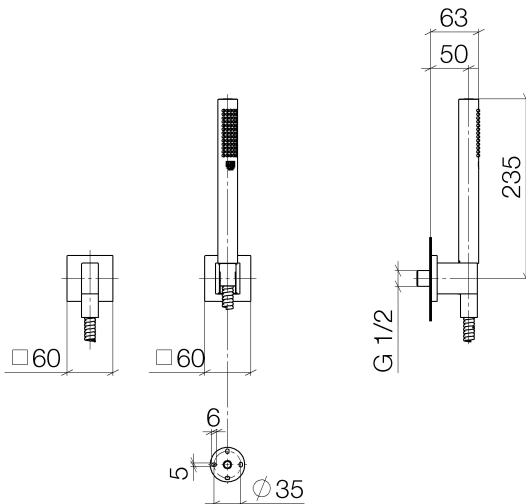

**Shower - Deque**

Hand shower set with individual flanges - polished chrome

Article number: 27 808 980-00 0010

- Standard spray
- Descaling system
- 3/8" Shower outlet
- Flange for wall elbow 2-3/8" x 2-3/8"
- Wall bracket with flange 2-3/8" x 2-3/8"
- Metal shower hose 49-1/4" with anti-twist device
- 1/2" wall elbow
- Water flow rate limited to max. 1.8 gpm
- Internal backflow preventer.

polished chrome

Accessory is required for this item.

Dimensional drawing

All dimensions in mm / inch = mm x 0,0394

## Shower - Deque

Hand shower set with individual flanges - polished chrome

Article number: 27 808 980-00 0010