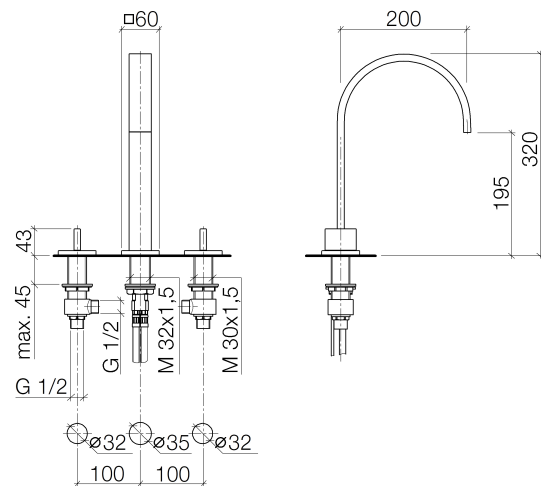

Product specifications

• 7 7/8" projection

- Fixed spout
- Aerator 32 x 8
- Total height 12 5/8"
- Height to aerator/spout outlet 7 5/8"
- Deck valves with 2x xControl ceramic disc cartridges 1/2"
- 2x M 10 x 1 screw-in high pressure hose
- Compression nut

• US drain with overflow

- low lead compliant
- Water flow rate limited to max. 1.5 gpm
- Individual flanges 2 3/8" x 2 3/8"

For narrow pedestal legs or trap covers, please order pressure hoses 12 507 970 90.

[ADA]

Surfaces

- chrome 20715782-000010
- matt platinum 20715782-060010
- platinum 20715782-080010
- Cyprum 20715782-490010

Exploded assembly drawing

Order quantity

No.	Article number	Name	Installation quantity
1	90282215502ff	spout	1
2	04207803080ff	pull-rod	1
3	092078030ff	handle	1
4	093109080ff	pull-rod	1
5	092778032ff	rosette	1
6	09141016690	seal	1
7	0911100541090	connection	1
8	9090031520090	top	1
9	0417110455290	side panel	1
10	09141013090	seal	1
11	09160101690	ring	1
12	09230103390	flow reducer	1
13	0911100551090	connection	1
14	0430040160090	hose	2
15	0423100090190	fixing set	1
16	90207800204ff	handle (cold)	1
17	9090031530090	top	1
18	0417110455390	side panel	1
19	0423100327890	fixing set	2
20	0417110231090	distributor	2
21	04233004000ff	threaded connector	2
22	04110102300ff	pop-up waste	1
23	09301105990	disc	2
24	09231001290	nut	2
25	90207800205ff	handle (hot)	1

Bath & Spa

20715782 Three-hole lavatory mixer with individual flanges

Article number: 20715782ff0010