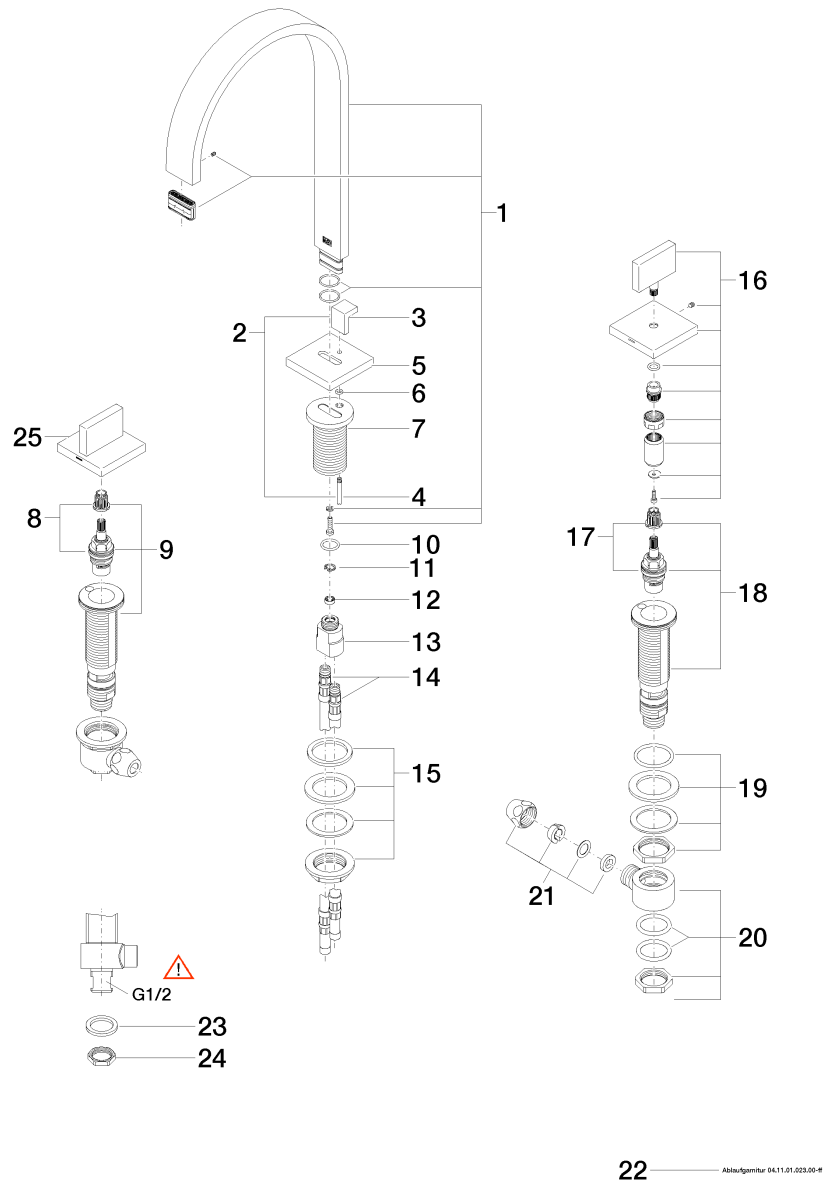

Product specifications

• 7 7/8" projection

- Fixed spout
- Aerator 32 x 8
- Total height 12 5/8"
- Height to aerator/spout outlet 7 5/8"
- Deck valves with 2x xControl ceramic disc cartridges 1/2"
- 2x M 10 x 1 screw-in high pressure hose
- Compression nut

• US drain with overflow

- low lead compliant
- Water flow rate limited to max. 1.5 gpm
- Individual flanges 2 3/8" x 2 3/8"

For narrow pedestal legs or trap covers, please order pressure hoses 12 507 970 90.

[ADA]

Surfaces

- chrome 20715782-000010
- matt platinum 20715782-060010
- platinum 20715782-080010
- Cyprum 20715782-490010

Exploded assembly drawing

Order quantity

No.	Article number	Name	Installation quantity
1	90282215502ff	spout	1
2	04207803080ff	pull-rod	1
3	092078030ff	handle	1
4	093109080ff	pull-rod	1
5	092778032ff	rosette	1
6	09141016690	seal	1
7	0911100541090	connection	1
8	9090031520090	top	1
9	0417110455290	side panel	1
10	09141013090	seal	1
11	09160101690	ring	1
12	09230103390	flow reducer	1
13	0911100551090	connection	1
14	0430040160090	hose	2
15	0423100090190	fixing set	1
16	90207800204ff	handle (cold)	1
17	9090031530090	top	1
18	0417110455390	side panel	1
19	0423100327890	fixing set	2
20	0417110231090	distributor	2
21	04233004000ff	threaded connector	2
22	04110102300ff	pop-up waste	1
23	09301105990	disc	2
24	09231001290	nut	2
25	90207800205ff	handle (hot)	1

Bath & Spa

20715782 Three-hole lavatory mixer with individual flanges

Article number: 20715782ff0010