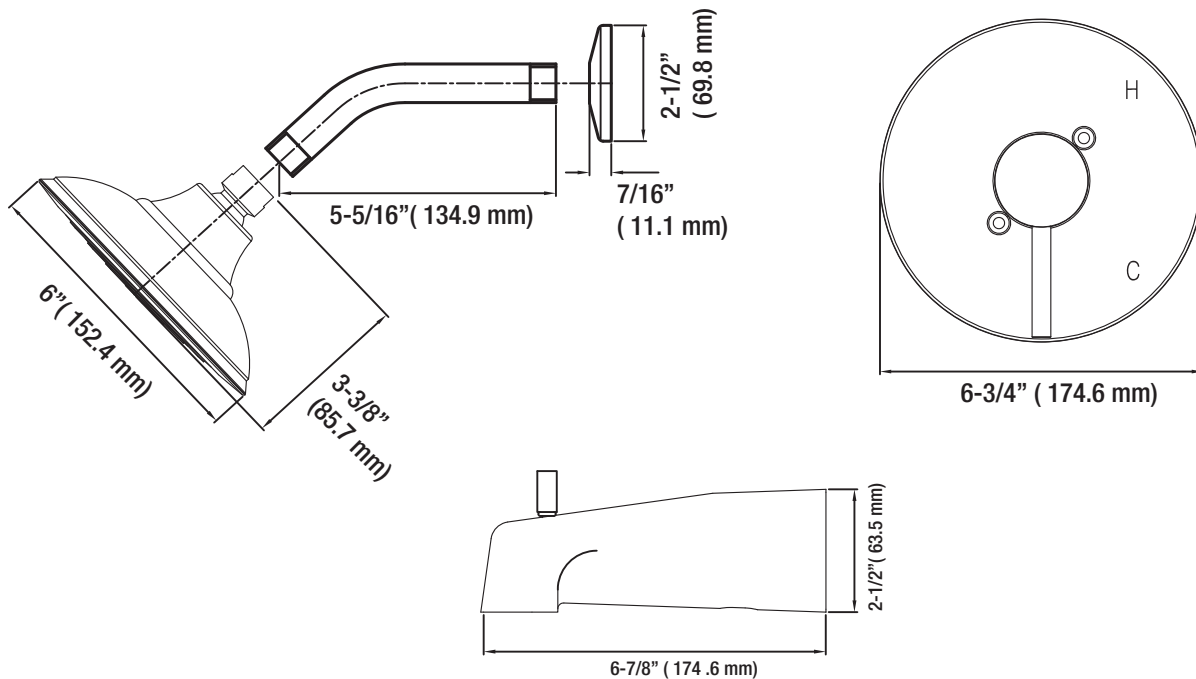

Product Specifications

* All measurements are nominal. Please verify before actual installation.

Warranty and Codes

This product comes complete with installation, operating, care and maintenance instructions. This PROFLO faucet carries a limited lifetime warranty when installed in residential applications. The warranty is five years in commercial applications. This product meets ASME: A112.18.1. Compliant with lead content requirements of US Senate Bill S.3874.