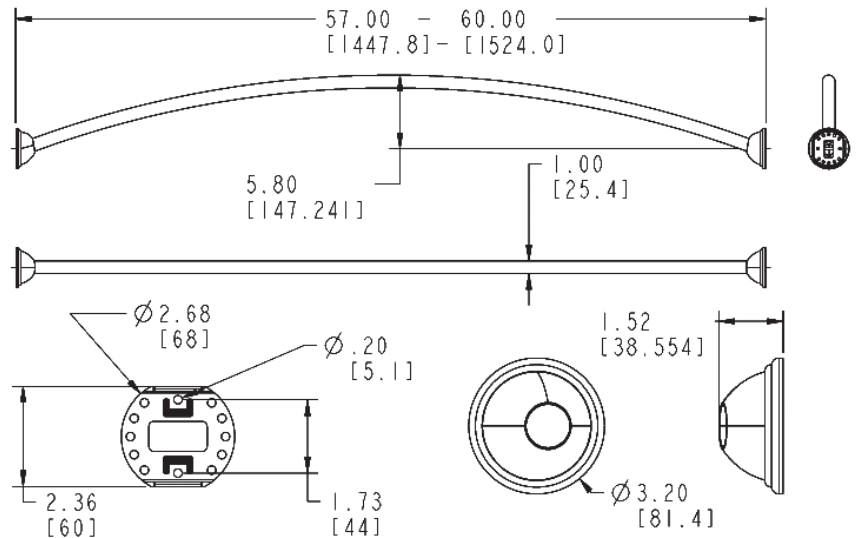

## Tension Curved Shower Rod

### Stock Numbers:

- CSR2172BN – Tension Curved Shower Rod**  
Brushed Nickel Finish  
1" Diameter Rod  
Retail Packaging
  
- CSR2172CH – Tension Curved Shower Rod**  
Chrome Finish  
1" Diameter Rod  
Retail Packaging
  
- CSR2172OWB – Tension Curved Shower Rod**  
Old World Bronze Finish  
1" Diameter Rod  
Retail Packaging

### Materials:

**Brushed Nickel and Chrome Curved Shower Rods** are made of .028 (22 gauge) seamless type 304 stainless steel. **Old World Bronze Curved Shower Rods** are made of .028 (22 gauge) seamless type 430 stainless steel. **Brushed Nickel and Chrome Flanges** are stamped from .020 type 304 stainless steel. **Old World Bronze Flanges** are stamped from type 443 stainless steel.

### Dimensions:

**Stock Number:** \_\_\_\_\_ Tension Curved Shower Rod  
By Moen

Buy it for looks. Buy it for life.®

25300 AL MOEN DRIVE • NORTH OLMSTED, OH 44070  
CORPORATE HEADQUARTERS: (800) 321-8809 • FAX: (800) 848-6636  
INTERNATIONAL: (440) 962-2000 • FAX: (440) 962-2145  
CUSTOMER SERVICE (USA): 800-882-0116 • FAX: (888) 379-2720  
WWW.MOEN.COM  
©Moen, Inc.