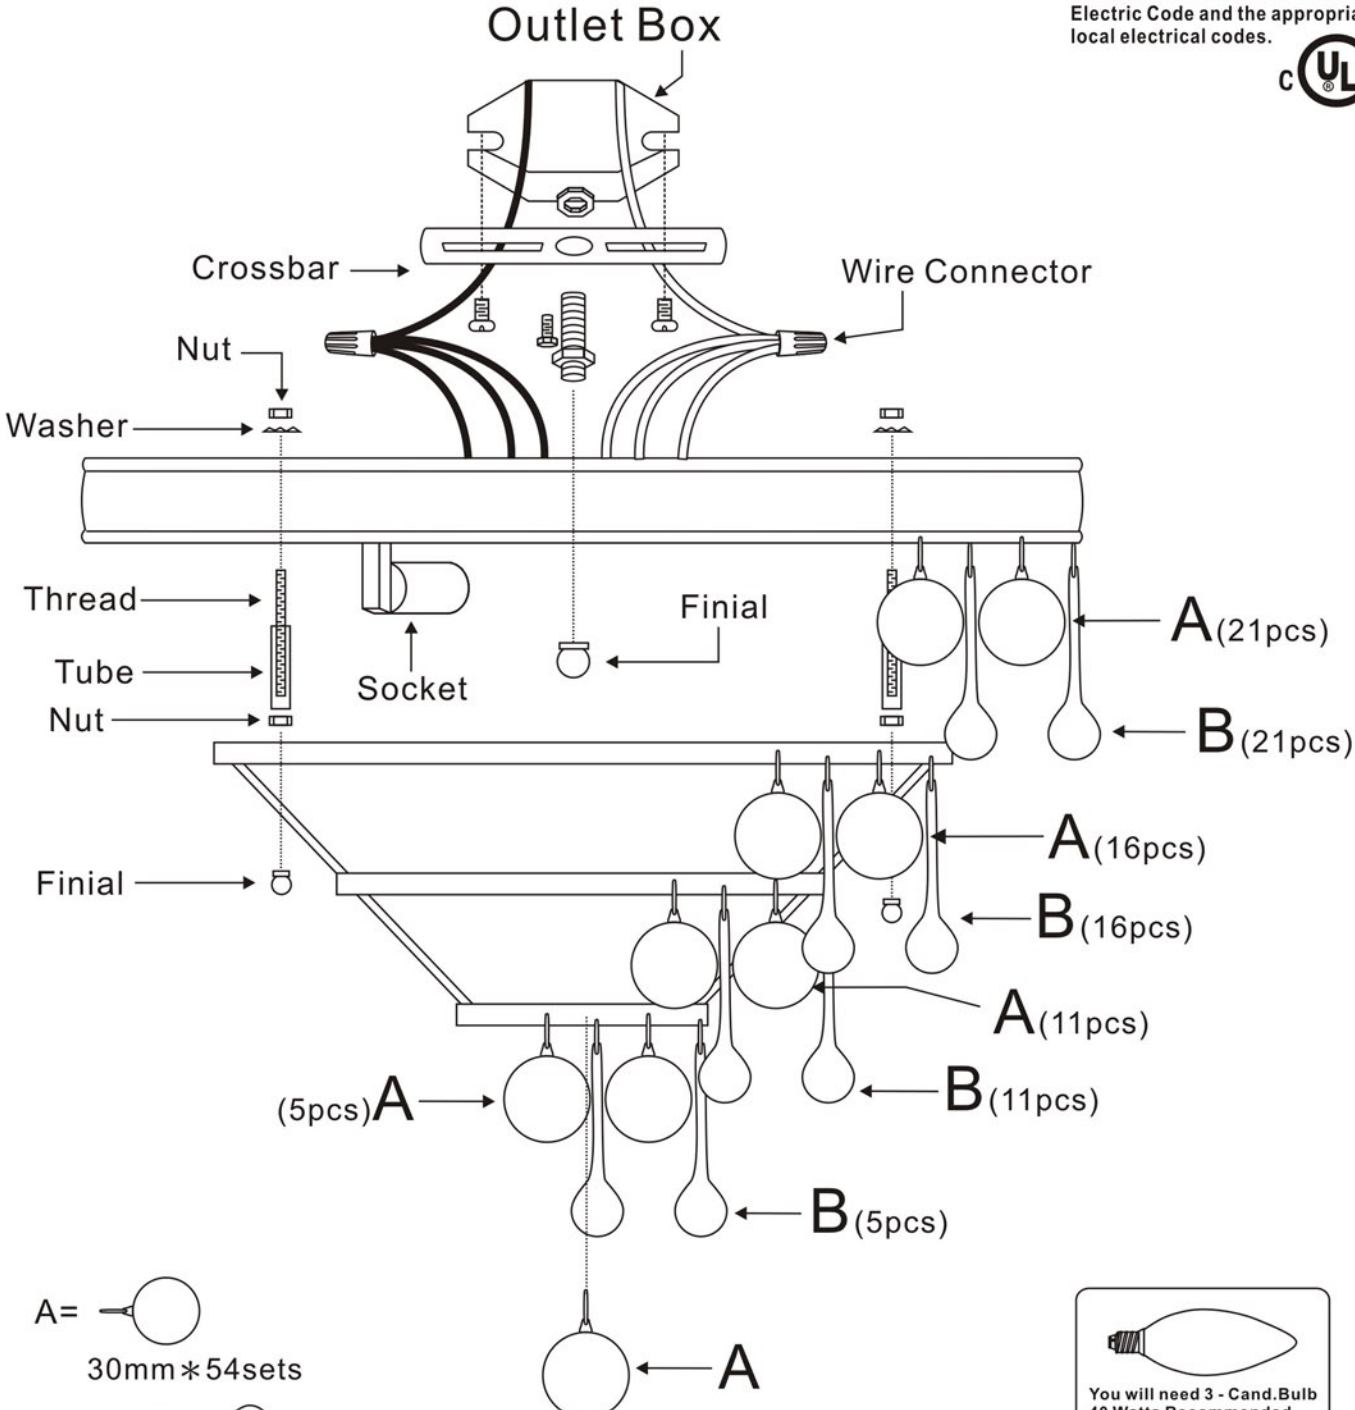

## MODEL#:135 ASSEMBLY AND DRESSING INSTRUCTIONS

**WARNING:**

Electrical Danger Turn Power Off

All electrical components must be installed by a licensed electrician in accordance with the National Electric Code and the appropriate local electrical codes.

- A=  30mm \* 54sets
- B=  76mm \* 53sets

You will need 3 - Cand. Bulb  
 40 Watts Recommended  
 60 Watts Max  
 Bulb not included.