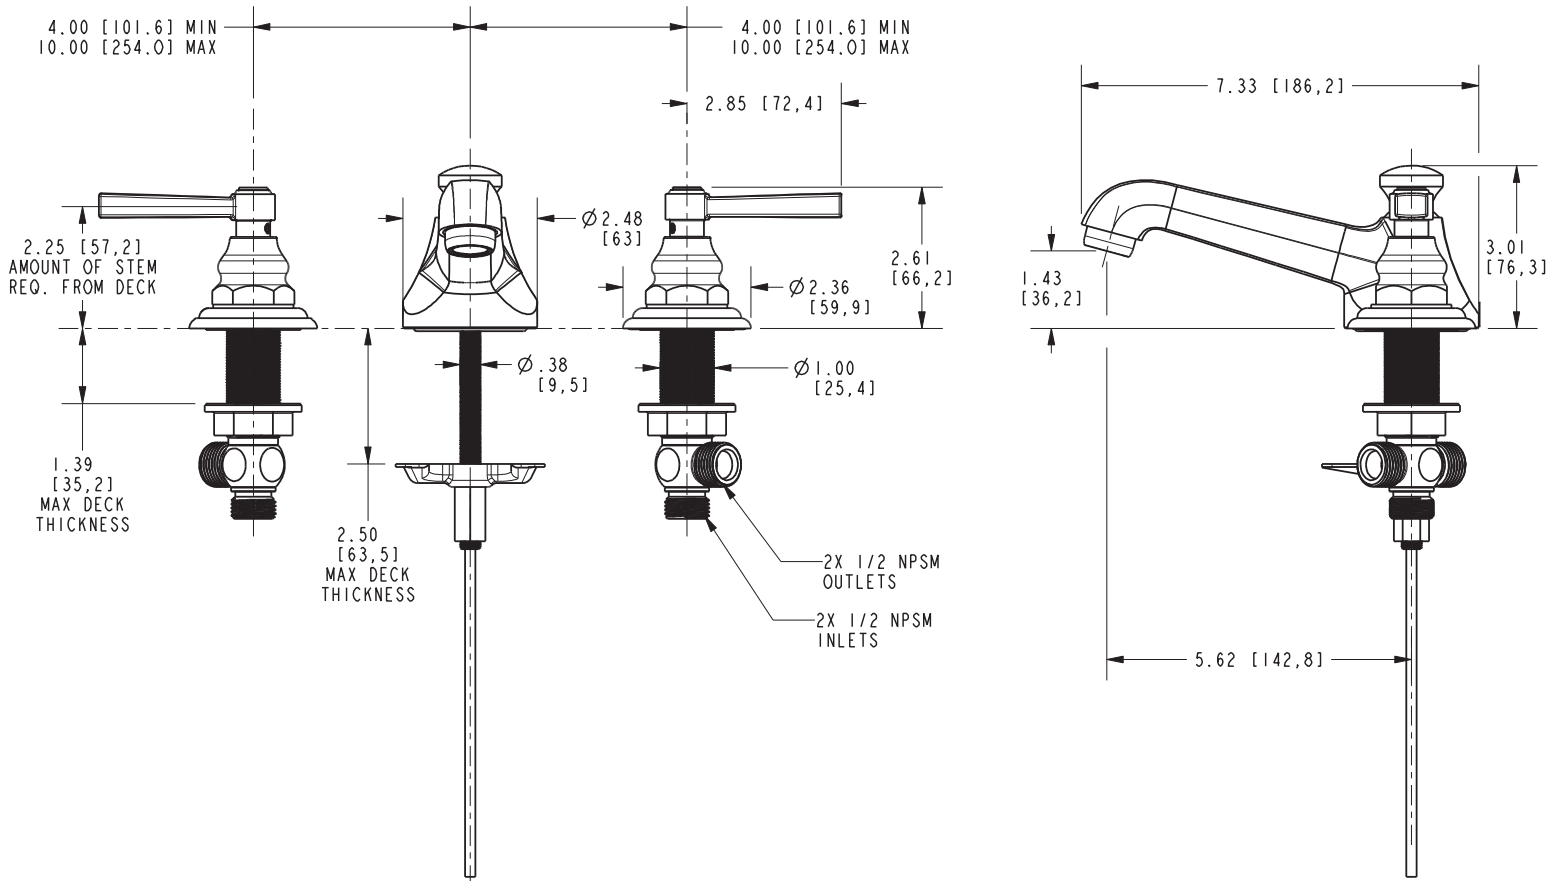

910

PRODUCT DIMENSIONS *(Units are in inches)*

Product Dimensions are provided for reference only. For specific product installation guidelines, please reference the Installation Instructions of the product being installed.

Astor Widespread Lavatory Faucet 910