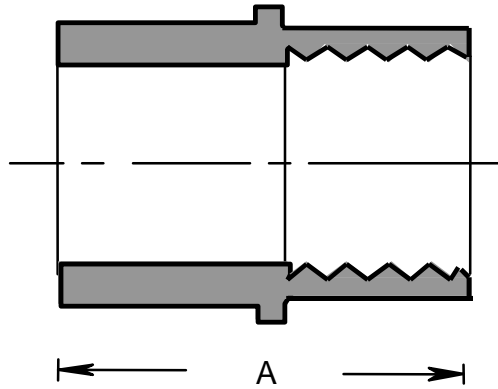

RIGID PVC SCHEDULE 40 FITTINGS

ISSUE DATE:
DATE D'EMISSION: 2003 04 15

FEMALE ADAPTER, WHITE

SUPERCEDES:
REPLACE: 2000 12 05

1

| PRODUCT CODE | PRODUCT DESCRIPTION | NOMINAL SIZE | | A | |
|--------------|-----------------------------|--------------|------|-------|------|
| | | (in) | (mm) | (in) | (mm) |
| 026452* | FEMALE ADAPTER DWV | 4 | 100 | 4.235 | 108 |
| 026453* | FEMALE ADAPTER DWV | 6 | 150 | 5.875 | 149 |
| 035559 | FEMALE ADAPTER SCH 40 WHITE | 1/2 | 12 | 1.720 | 44 |
| 035560 | FEMALE ADAPTER SCH 40 WHITE | 3/4 | 20 | 1.910 | 49 |
| 035561 | FEMALE ADAPTER SCH 40 WHITE | 1 | 25 | 2.285 | 58 |
| 035562 | FEMALE ADAPTER SCH 40 WHITE | 1 1/4 | 32 | 2.360 | 60 |
| 035563 | FEMALE ADAPTER SCH 40 WHITE | 1 1/2 | 40 | 2.445 | 62 |
| 035564 | FEMALE ADAPTER SCH 40 WHITE | 2 | 50 | 2.550 | 64 |
| 035565 | FEMALE ADAPTER SCH 40 WHITE | 2 1/2 | 65 | 3.760 | 96 |
| 035566 | FEMALE ADAPTER SCH 40 WHITE | 3 | 75 | 4.100 | 104 |
| 035567 | FEMALE ADAPTER SCH 40 WHITE | 4 | 100 | 4.235 | 108 |
| 035568 | FEMALE ADAPTER SCH 40 WHITE | 5 | 125 | 5.245 | 133 |
| 035569 | FEMALE ADAPTER SCH 40 WHITE | 6 | 150 | 5.875 | 149 |