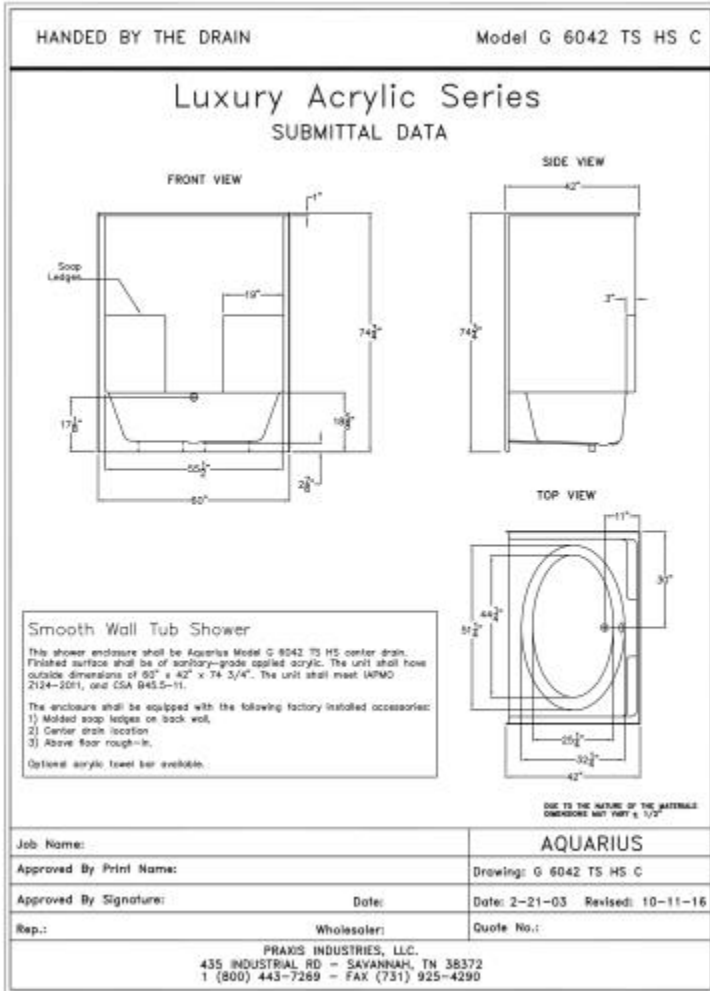

G 6042 TS HS L/R 60 x 42 AcrylX Alcove One-Piece Tub Shower

Model number:

G6042TSHSL-WHT

Dimensions: 60" x 42" x 74.75"

Installation: Alcove

Material: AcrylX™/CenturyStone

Standard Features:

- Garden tub shower with soap dishes. AcrylX™ Applied Acrylic
- One Piece Tub Shower
- Smooth Wall

White

Bone Granite

Bone

Certifications

AQUARIUS products adhere to one or more of the following certifications:

G 6042 TS HS L/R 60 x 42 AcryIX Alcove One-Piece Tub Shower

Model number:

G6042TSHSL-WHT

Dimensions: 60" x 42" x 74.75"

Installation: Alcove

Material: AcryIX™/CenturyStone

Dimensions

60 x 42 x 74 3/4 In.
(1524 x 1067 x 1899 mm)

Weight

155 lbs - 70 1/4 kg

Drain location:

Left

Right

Project:

Contractor:

Representative:

Date:

Tel:

Notes: