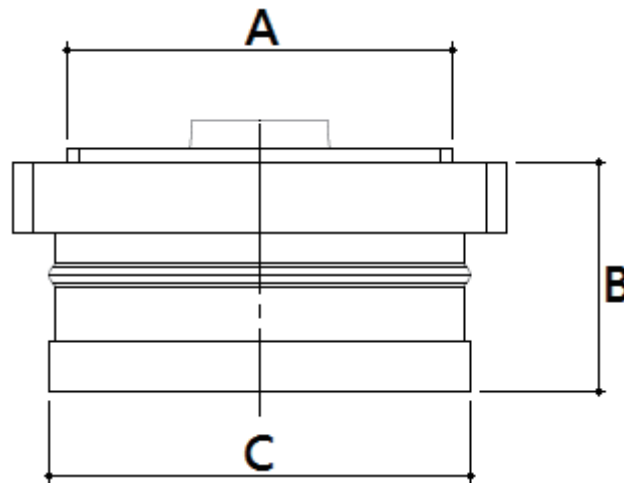

Iron Body Cleanouts

Product Features

- Material : Cast Iron
- NH Connection
- Includes brass plug with raised head design

PFT523RH

Model Numbers

Item No.	Style	Plug Size A	Height B	No-Hub C
PFT523RH	Raised Head	2-1/2" NPT	2-1/8"	3"
PFT524RH	Raised Head	3-1/2" NPT	2-1/8"	4"