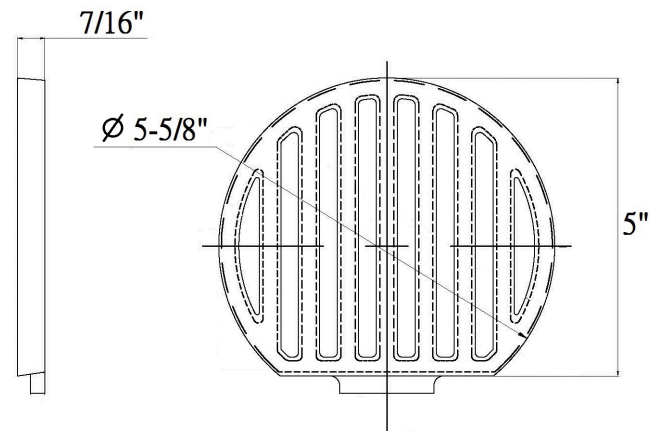

Cast Iron Area Drain

Product Features

- Full water way design
- Includes cast iron strainer
- Inside caulk outlet
- Cast iron construction
- Black

Available Parts

PFFW93BG

Replacement Grate

PFFW93B

Product Specification

PFFW93BG

Item NO.	Soil Pipe Size, A	Dia. B	Dim. C	Dim. D
PFFW92B	2"	4-15/16"	3-1/4"	1/2"
PFFW93B	3"	6-1/4"	3-3/8"	7/8"

Warranty and Codes

This PROFLO product carries a 1-year limited warranty