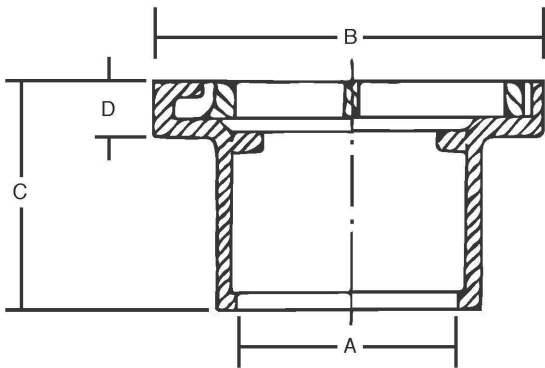

Cast Iron Area Drain

Product Features

- Full water way design
- Includes cast iron strainer
- Inside caulk outlet
- Cast iron construction
- Black

Available Parts

PFFW93BG

Replacement Grate

PFFW93B

Product Specification

PFFW93BG

Item NO.	Soil Pipe Size, A	Dia. B	Dim. C	Dim. D
PFFW92B	2"	4-15/16"	3-1/4"	1/2"
PFFW93B	3"	6-1/4"	3-3/8"	7/8"

Warranty and Codes

This PROFLO product carries a 1-year limited warranty