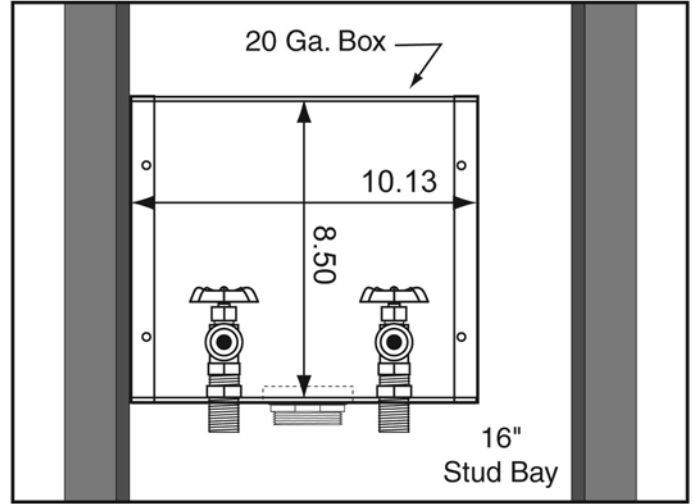

B200 Galvanized Center Drain

SPECIFICATIONS

Furnish and install recessed Guy Gray washing machine outlet box. Washing Machine outlet box shall be furnished with 1/2" MIP/Sweat connection valves and a 2" Threaded drain fitting and locknut. Unit shall be Guy Gray product code 82032 as manufactured by IPS Corporation in Collierville, TN.

PROD. CODE
82032

MODEL#	DESCRIPTION
B200	Galvanized Center Drain WMOB with 1/2" MIP/Sweat Conx-2" Threaded Drain

www.ipscorp.com watertite@ipscorp.com

202 Industrial Park Ln, P.O. Box 220 Collierville, TN 38027, USA ▪ TEL: 901-853-5001 ▪ WATS: 800-888-8312 ▪ FAX: 901-853-5008
 455 West Victoria, Compton, CA 90220, USA ▪ TEL: 310-898-3300 ▪ WATS: 800-421-2677 ▪ FAX: 310-898-3390