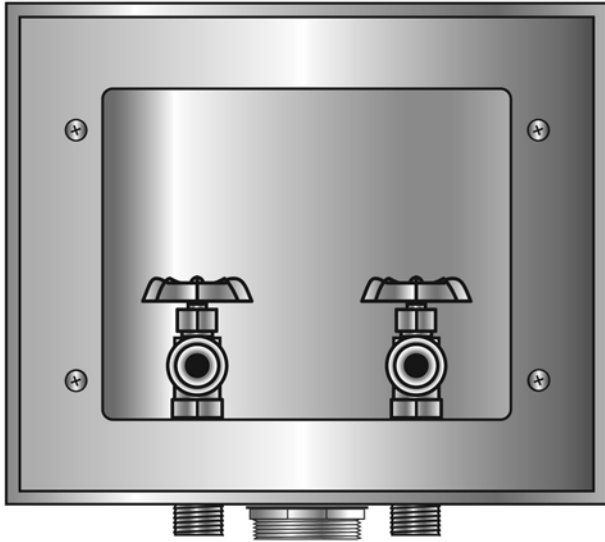

B200 Galvanized Center Drain

SPECIFICATIONS

Furnish and install recessed Guy Gray washing machine outlet box. Washing Machine outlet box shall be furnished with 1/2" MIP/Sweat connection valves and a 2" Threaded drain fitting and locknut. Unit shall be Guy Gray product code 82032 as manufactured by IPS Corporation in Collierville, TN.

PROD. CODE
82032

MODEL#	DESCRIPTION
B200	Galvanized Center Drain WMOB with 1/2" MIP/Sweat Conx-2" Threaded Drain

www.ipscorp.com watertite@ipscorp.com

202 Industrial Park Ln, P.O. Box 220 Collierville, TN 38027, USA ▪ TEL: 901-853-5001 ▪ WATS: 800-888-8312 ▪ FAX: 901-853-5008
 455 West Victoria, Compton, CA 90220, USA ▪ TEL: 310-898-3300 ▪ WATS: 800-421-2677 ▪ FAX: 310-898-3390