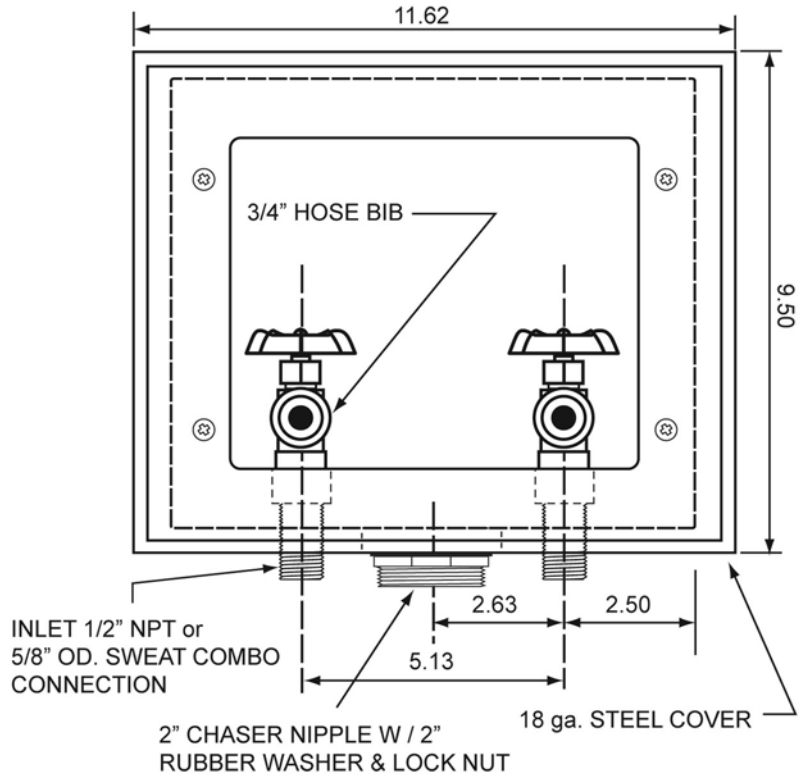

B200 Galvanized Center Drain

SPECIFICATIONS

Furnish and install recessed Guy Gray washing machine outlet box. Washing Machine outlet box shall be furnished with 1/2" MIP/Sweat connection valves and a 2" Threaded drain fitting and locknut. Unit shall be Guy Gray product code 82032 as manufactured by IPS Corporation in Collierville, TN.

PROD. CODE
82032

MODEL#	DESCRIPTION
B200	Galvanized Center Drain WMOB with 1/2" MIP/Sweat Conx-2" Threaded Drain

www.ipscorp.com watertite@ipscorp.com

202 Industrial Park Ln, P.O. Box 220 Collierville, TN 38027, USA ▪ TEL: 901-853-5001 ▪ WATS: 800-888-8312 ▪ FAX: 901-853-5008
 455 West Victoria, Compton, CA 90220, USA ▪ TEL: 310-898-3300 ▪ WATS: 800-421-2677 ▪ FAX: 310-898-3390