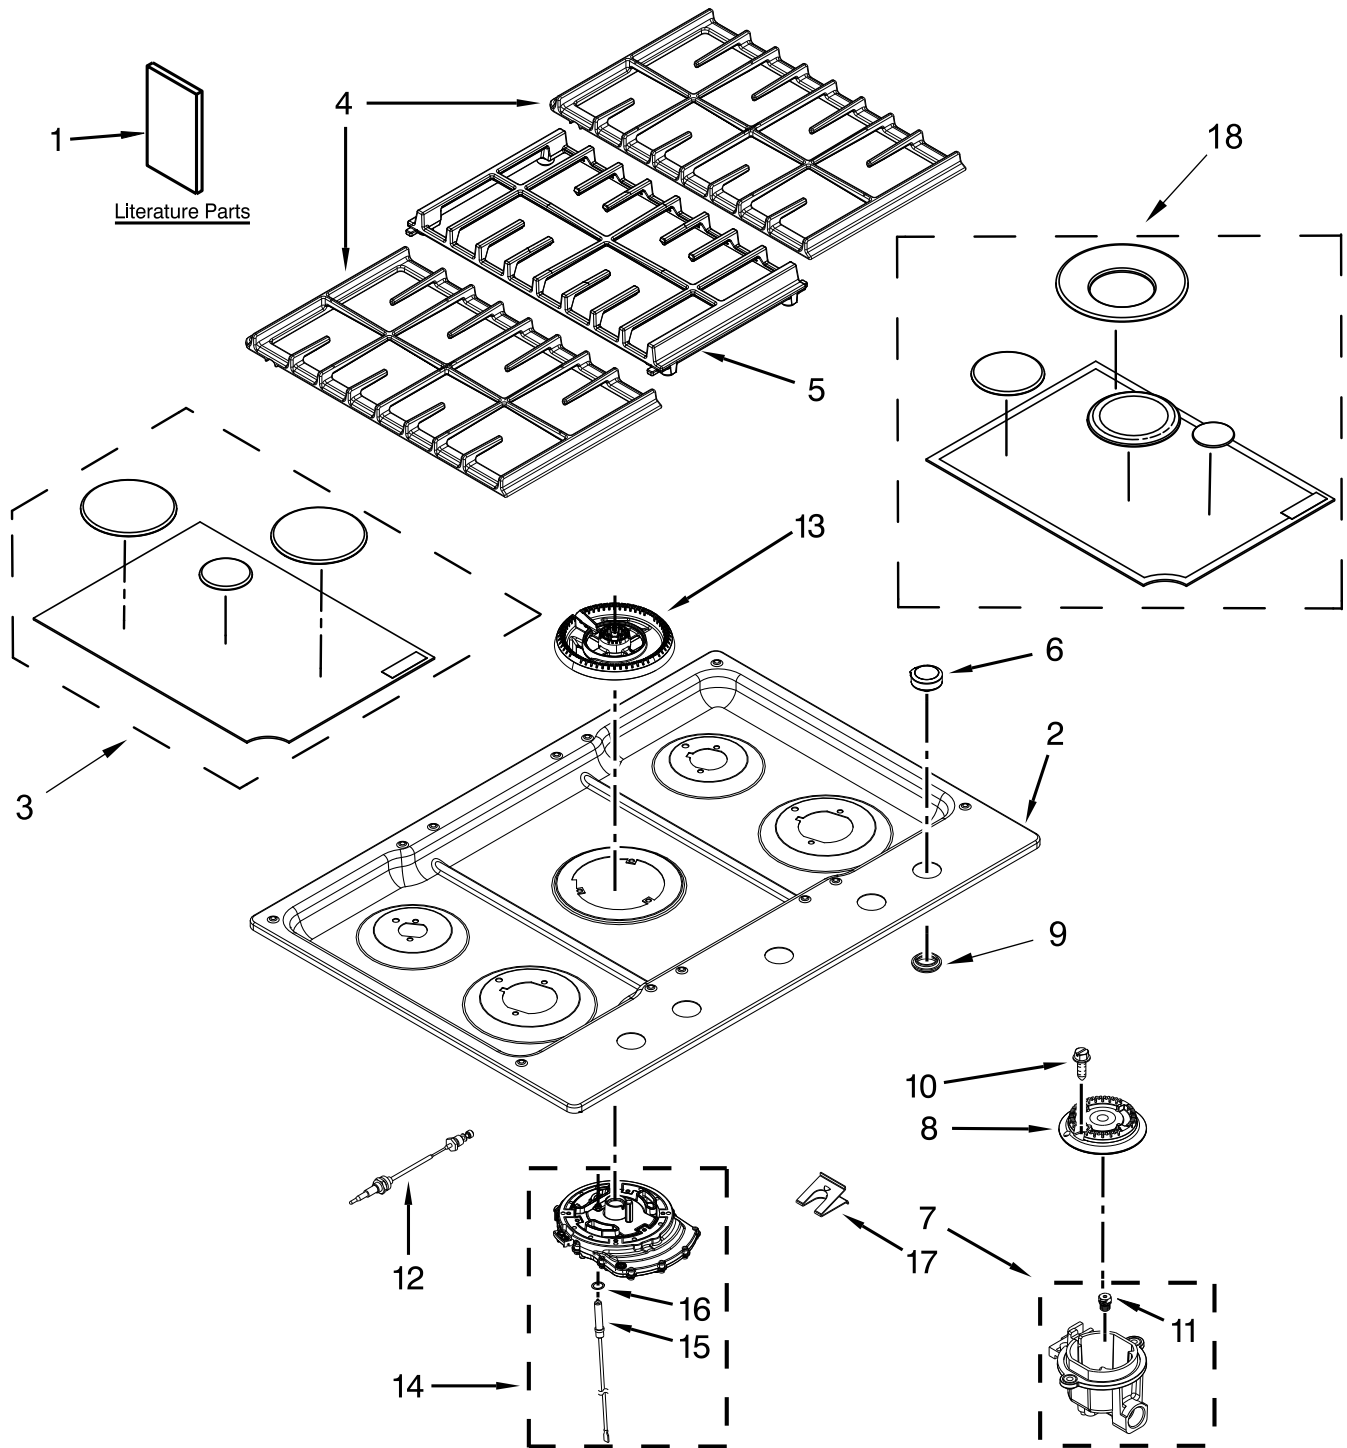

**KitchenAid®**

**36" GAS COOKTOP**

**MODELS:**

KCGS556ESS02 (Stainless)

# COOKTOP, BURNER AND GRATE PARTS

# COOKTOP, BURNER AND GRATE PARTS

<u>Illus. No.</u>	<u>Part No.</u>	<u>Description</u>	<u>Illus. No.</u>	<u>Part No.</u>	<u>Description</u>	<u>Illus. No.</u>	<u>Part No.</u>	<u>Description</u>
1		Literature Parts	8	8286815	Head, Burner	16	W10416057	O-Ring
	W10597144	Instructions, Installation			(Left Front & Right Front)	17	8286863	Spring, Electrode
	W10672375	Instructions, Undercounter Install		8286813	Head, Burner	18		Kit, Burner Cap
	W10597142	Guide, Use & Care			(Left Rear)		W10635600	Black
	9762761	Tips, Safe Cooking (English)		8286814	Head, Burner			(Includes Melt Cap)
	W10065852	Tips, Safe Cooking (French)	9	W10593536	Bezel, Knob			Following Parts Not Illustrated
2		Cooktop	10	W10635368	Screw	W10617401		Insulation, Cooktop
	W10722085	Stainless	11	W10674732	Orifice (10K)			
3		Kit, Burner Cap			(Left Front & Right Front)			
	W10617345	Black		W10151353	Orifice			
4	W10583859	Assembly, Side Grate			(Left Rear)			
5	W10583861	Grate, Center		W10674728	Orifice			
6		Knobs, Cooktop			(Right Rear)			
	W10545849	Stainless	12	W10541842	Wiring, Electrode			
7	W10674920	Holder, Orifice (10K)			(Left Front & Right Front)			
		(Left Front & Right Front)		W10541843	Wiring, Electrode			
	W10674918	Holder, Orifice (6K)			(Left Rear & Right Rear)			
		(Left Rear)	13	W10808715	Spreader, Burner			
	W10674919	Holder, Orifice (7K)	14	W10639175	Assembly, Burner Base (20K)			
		(Right Rear)	15	W10657994	Electrode, Burner			

# BURNER BOX, GAS VALVES AND SWITCH PARTS