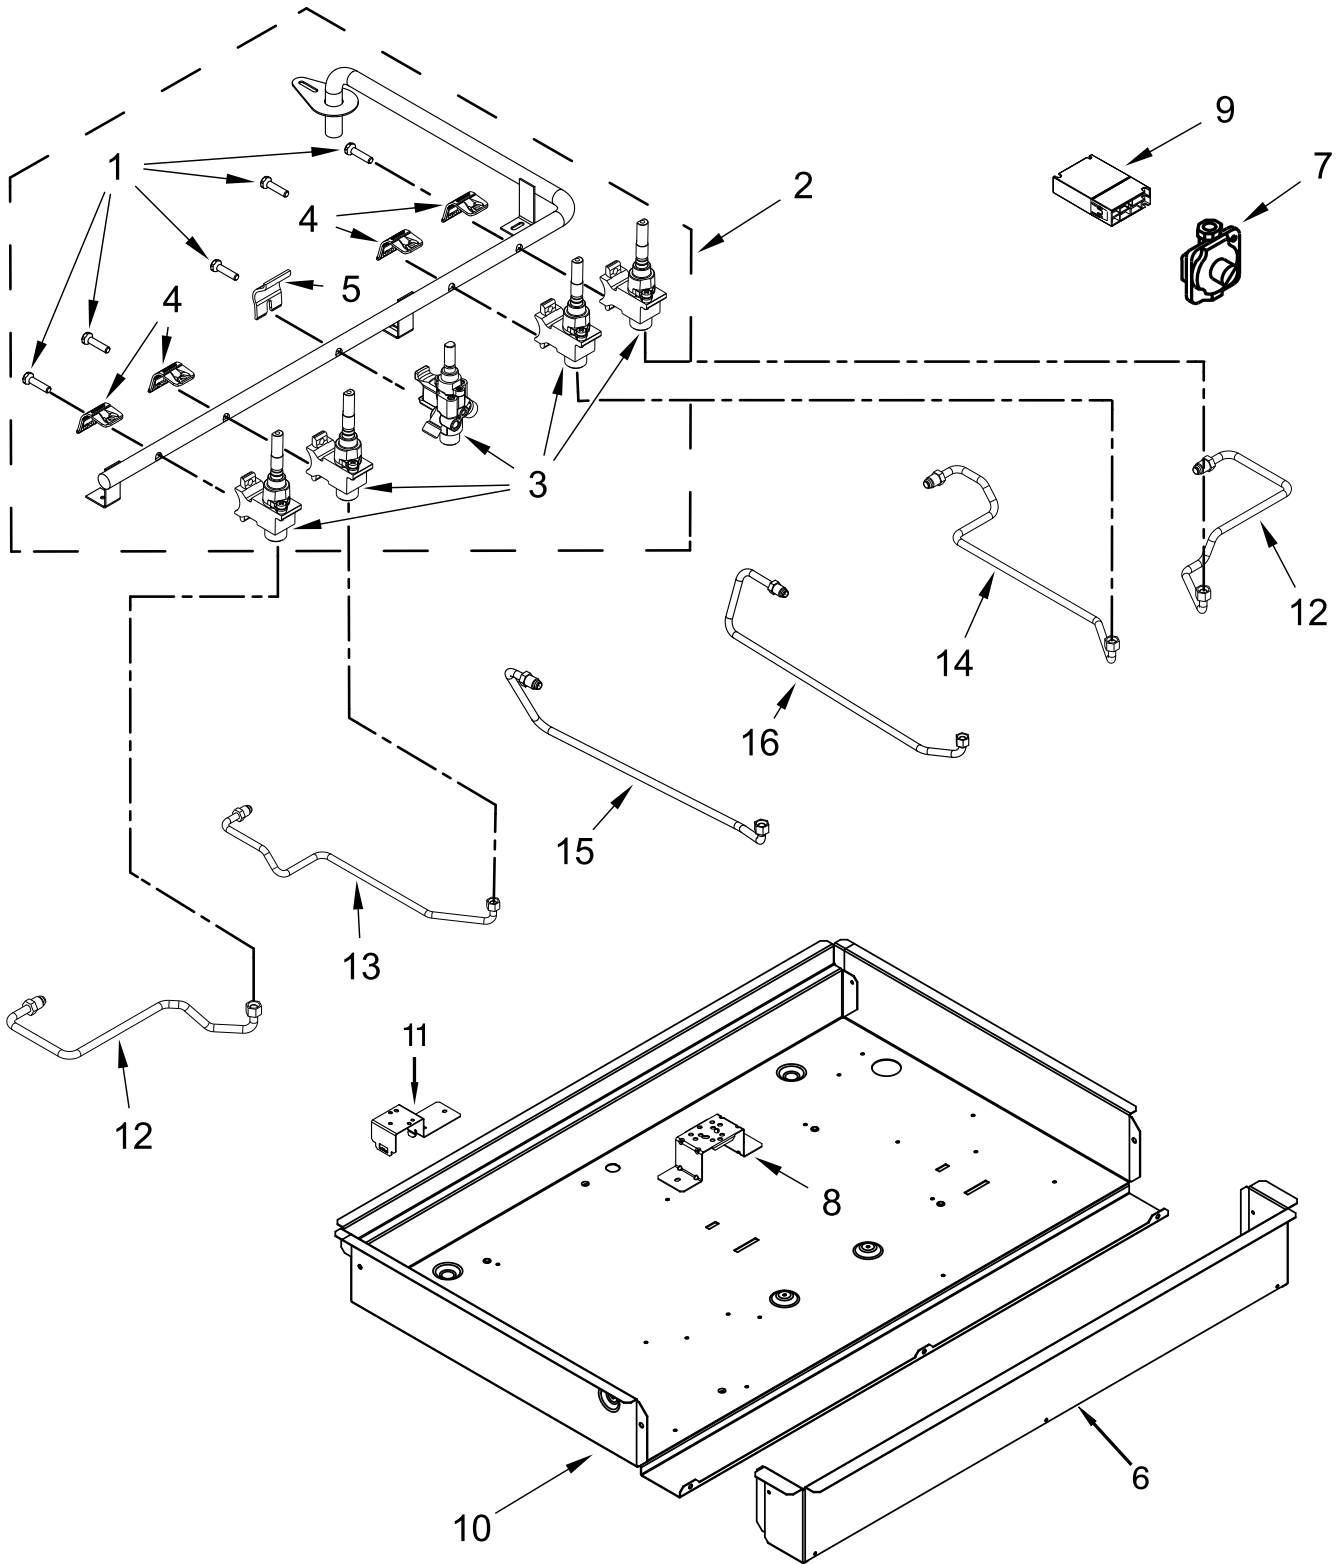

**KitchenAid®**

**36" GAS COOKTOP**

**MODELS:**

KCGS556ESS02 (Stainless)

# COOKTOP, BURNER AND GRATE PARTS

# COOKTOP, BURNER AND GRATE PARTS

<u>Illus. No.</u>	<u>Part No.</u>	<u>Description</u>	<u>Illus. No.</u>	<u>Part No.</u>	<u>Description</u>	<u>Illus. No.</u>	<u>Part No.</u>	<u>Description</u>
1		Literature Parts	8	8286815	Head, Burner	16	W10416057	O-Ring
	W10597144	Instructions, Installation			(Left Front & Right Front)	17	8286863	Spring, Electrode
	W10672375	Instructions, Undercounter Install		8286813	Head, Burner	18		Kit, Burner Cap
	W10597142	Guide, Use & Care			(Left Rear)		W10635600	Black
	9762761	Tips, Safe Cooking (English)		8286814	Head, Burner			(Includes Melt Cap)
	W10065852	Tips, Safe Cooking (French)	9	W10593536	Bezel, Knob			Following Parts Not Illustrated
2		Cooktop	10	W10635368	Screw	W10617401		Insulation, Cooktop
	W10722085	Stainless	11	W10674732	Orifice (10K)			
3		Kit, Burner Cap			(Left Front & Right Front)			
	W10617345	Black		W10151353	Orifice			
4	W10583859	Assembly, Side Grate			(Left Rear)			
5	W10583861	Grate, Center		W10674728	Orifice			
6		Knobs, Cooktop			(Right Rear)			
	W10545849	Stainless	12	W10541842	Wiring, Electrode			
7	W10674920	Holder, Orifice (10K)			(Left Front & Right Front)			
		(Left Front & Right Front)		W10541843	Wiring, Electrode			
	W10674918	Holder, Orifice (6K)			(Left Rear & Right Rear)			
		(Left Rear)	13	W10808715	Spreader, Burner			
	W10674919	Holder, Orifice (7K)	14	W10639175	Assembly, Burner Base (20K)			
		(Right Rear)	15	W10657994	Electrode, Burner			

# BURNER BOX, GAS VALVES AND SWITCH PARTS