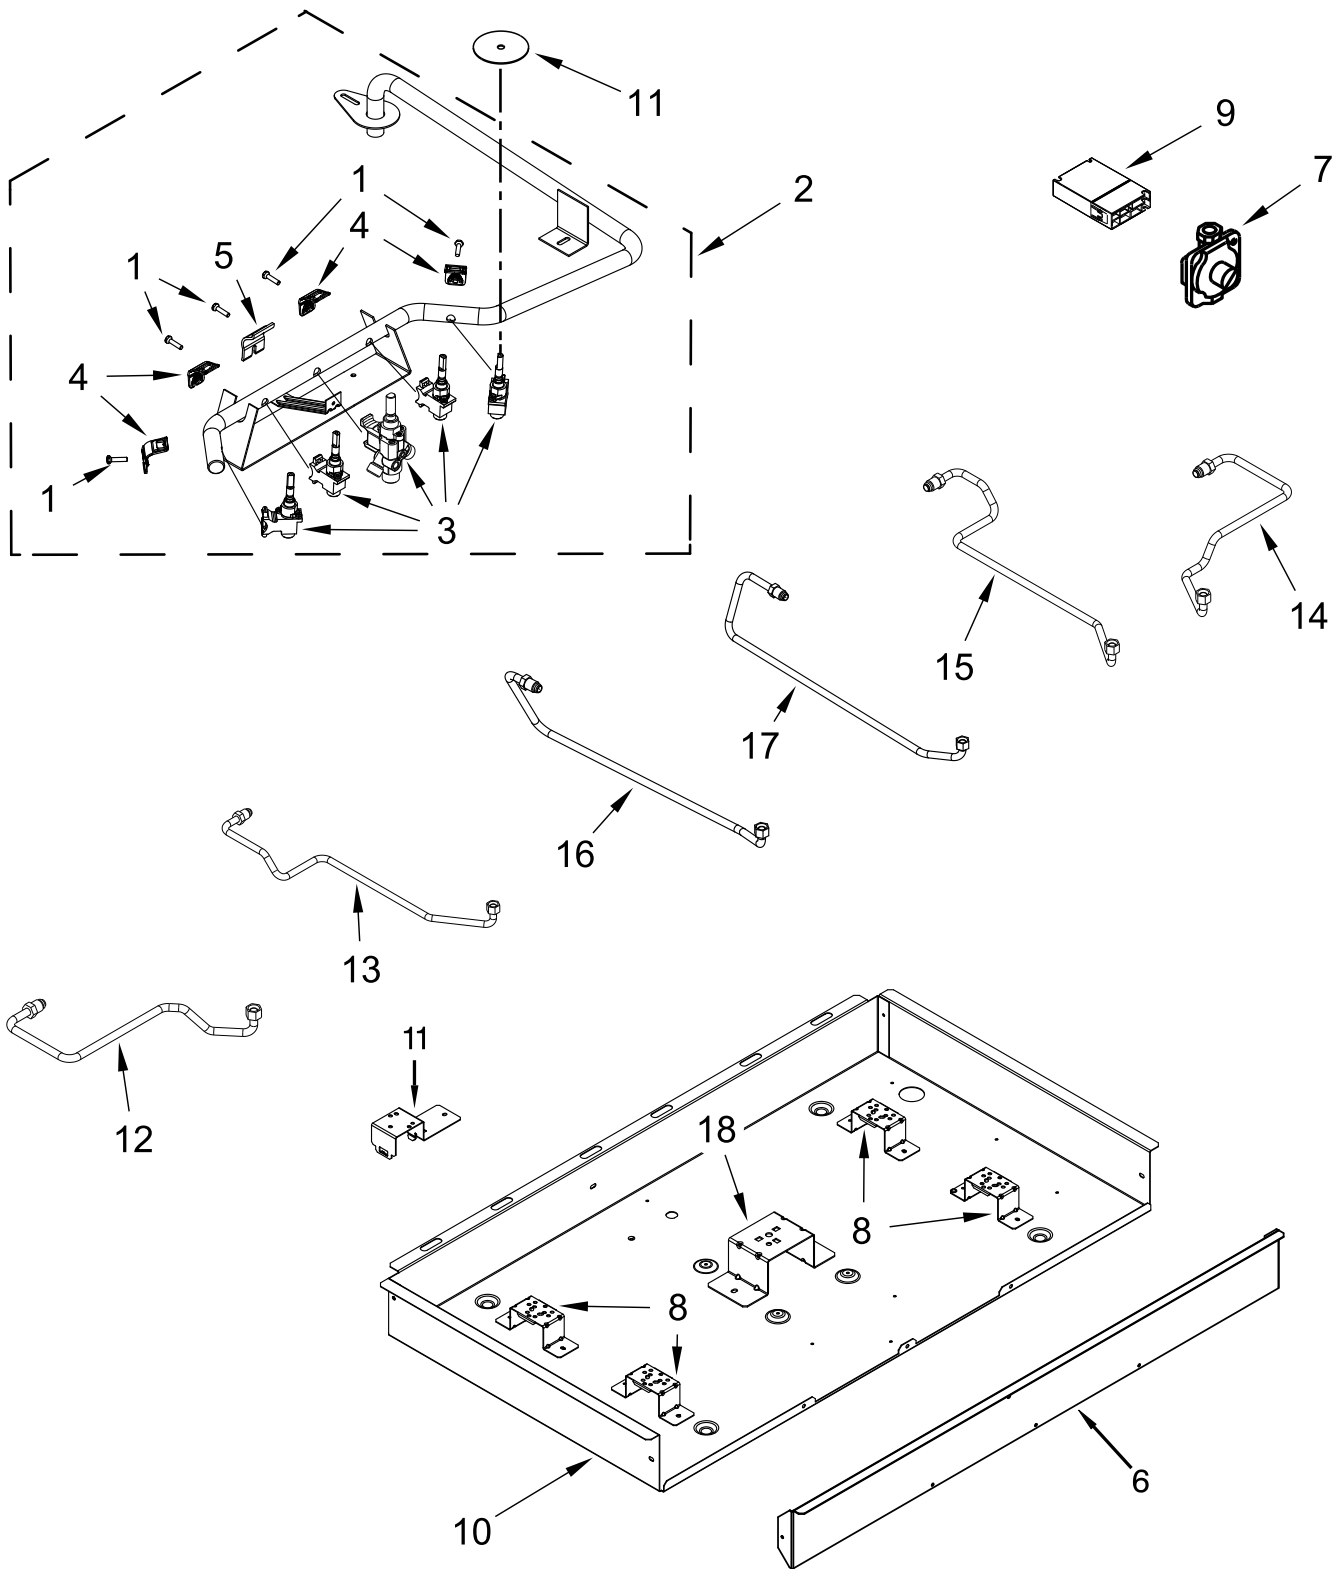

BURNER BOX, GAS VALVES AND SWITCH PARTS