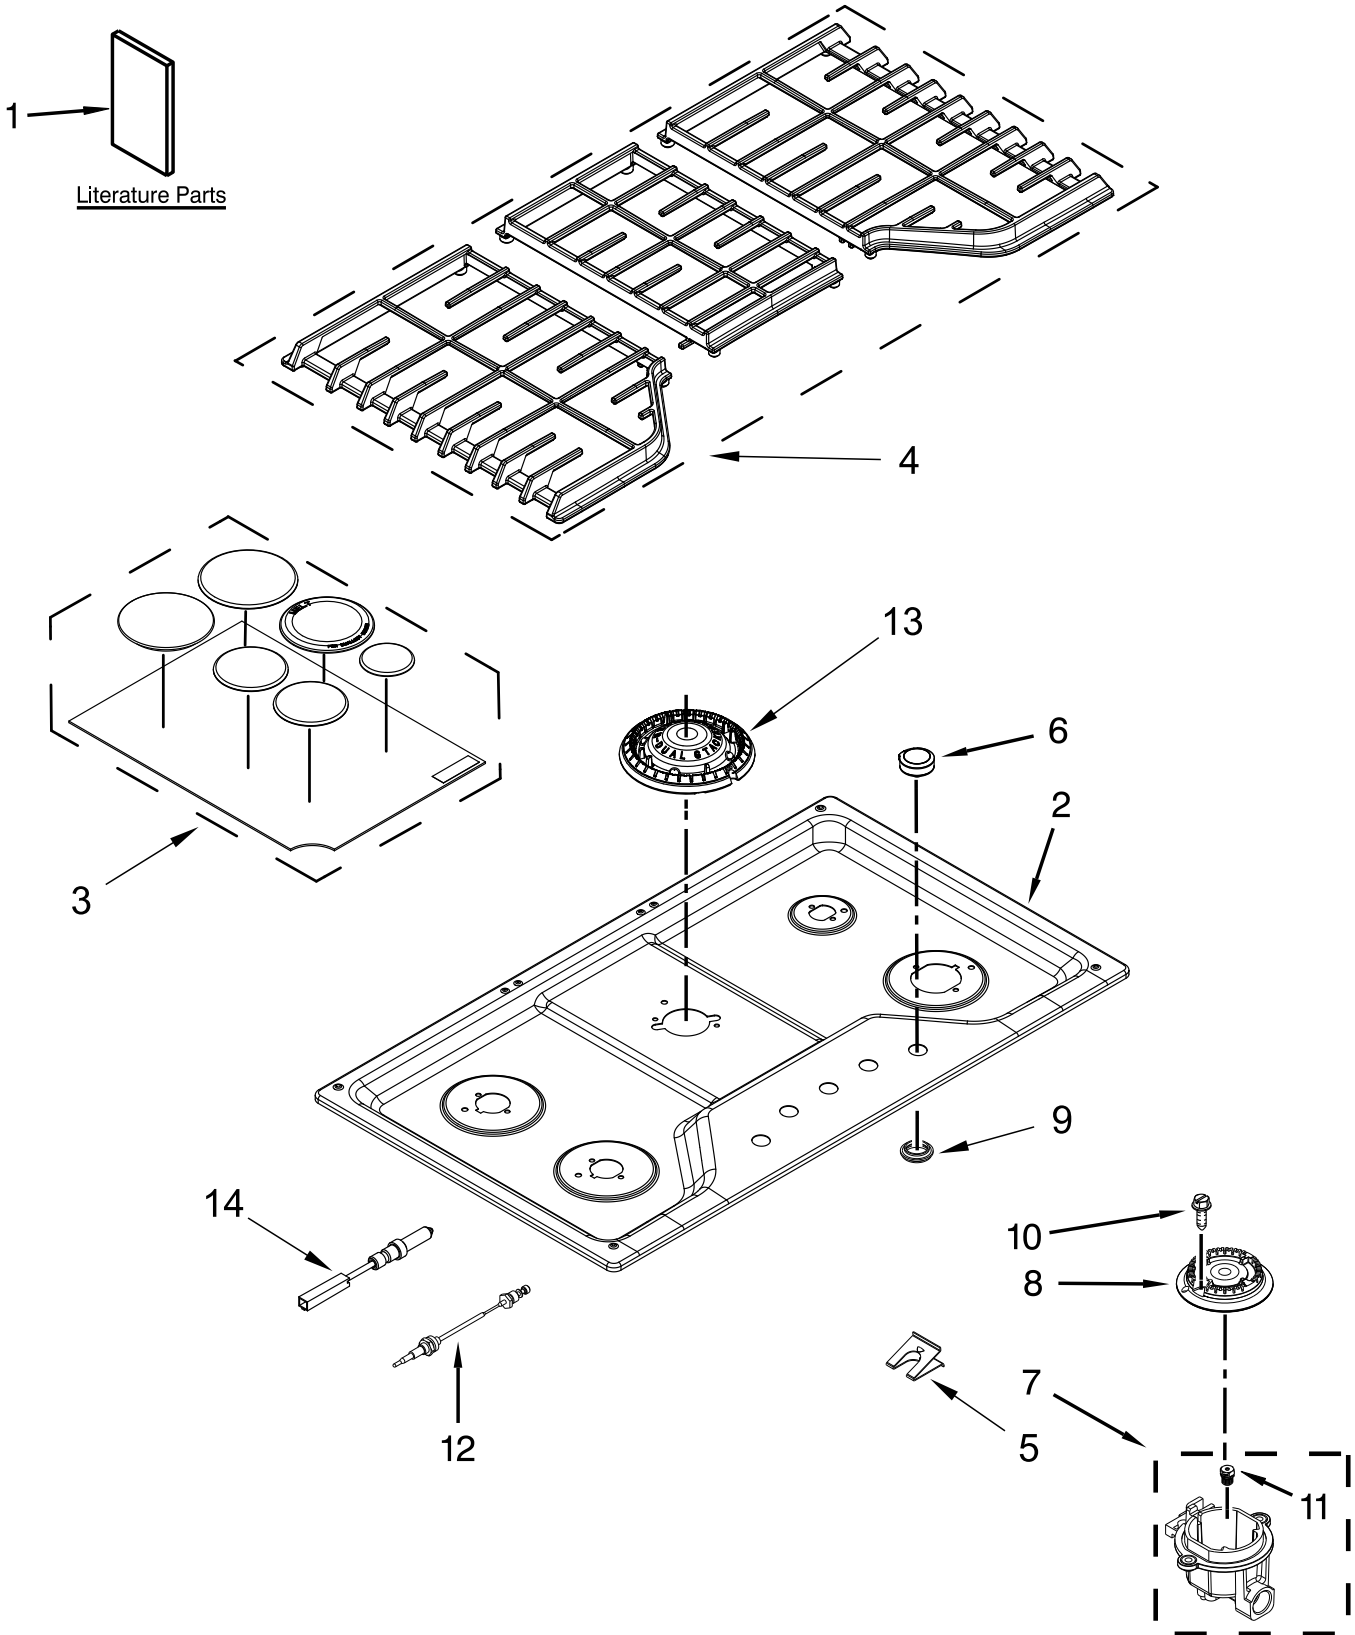

KitchenAid®

36" GAS COOKTOP

MODELS:

KCGS356ESS00 (Stainless)

COOKTOP, BURNER AND GRATE PARTS

COOKTOP, BURNER AND GRATE PARTS

<u>Illus. No.</u>	<u>Part No.</u>	<u>Description</u>	<u>Illus. No.</u>	<u>Part No.</u>	<u>Description</u>	<u>Illus. No.</u>	<u>Part No.</u>	<u>Description</u>
1		Literature Parts	7	W10597166	Holder, Orifice (9.1K)	11	W10652710	Orifice (9.1K)
	W10597144	Installation Instructions			(Left Front & Left Rear)			(Left Front & Left Rear)
	W10672375	Undercounter Install Instructions		W10594405	Holder, Orifice (12K)		W10409144	Orifice (12K)
	W10597142	Use & Care Guide			(Right Front)			(Right Front)
	9762761	Tips, Safe Cooking (English)		W10594399	Holder, Orifice (5K)		W10652711	Orifice (5K)
	W10065852	Tips, Safe Cooking (French)			(Right Rear)			(Right Rear)
2	W10597068	Cooktop		W10639869	Holder, Orifice (19K)		W10409146	Orifice (19K)
3		Kit, Burner Cap			(Center)			(Center, Main)
	W10597132	Black	8	8286814	Head, Burner		W10652706	Orifice (19K)
		Kit, Grate			(Left Front & Left Rear)	12	W10541842	Wiring, Electrode
	W10594450	Black		8286815	Head, Burner			(Left Front & Right Front)
5	8286863	Spring, Electrode			(Right Front)		W10541843	Wiring, Electrode
		Knobs, Cooktop		8286813	Head, Burner			(Left Rear & Right Rear)
6		Knobs, Cooktop			(Right Rear)			
	W10545849	Stainless	9	W10625915	Grommet	13	W10611434	Spreader, Flame
			10	8287059	Screw	14	W10611438	Electrode (Stack)
								(Center)