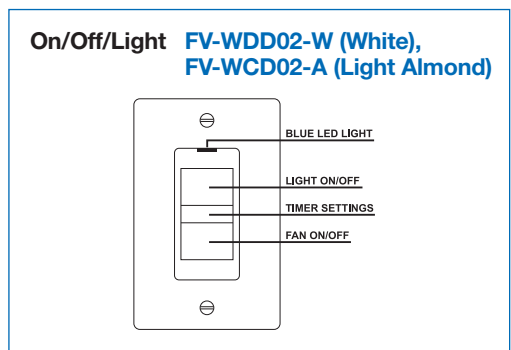

PRESET COUNTDOWN AND HOURLY TIMER

FV-WDD01-W (White)  
FV-WCD01-A (Light Almond)

FV-WCD02-W (White)  
FV-WCD02-A (Light Almond)

- **Pre-set Countdown and Hourly Fan Timer** – Pre-set the fan timer to 5-15-30-45 or 60 minutes. When the fan turns ON, the timer will run the fan for the selected period of time then shut the fan OFF automatically for you. This feature is great for tenant and family use.
- **Adjustable Minutes Per Hour (MPH) Fan Timer** – Set the MPH fan timer to have the fan come ON for a set amount of time every hour (0-60 mins.) for compliance with ASHRAE 62.2. The MPH fan timer provides constant and controlled ventilation every hour. It also sees when you’ve used the Pre-set Countdown Fan Timer and will temporarily suspend fan operation to avoid excessive run times. If you want to manually shut the fan off when the MPH timer is running, simply press the fan On/Off button.
- **Manual On/Off Fan Control** – Simply push the switch for manual on/off operation when immediate ventilation is needed.

ADDITIONAL BENEFITS

- Commercial Grade, 8 Amp max load
- Blue LED indicates when the fan is on
- For indoor use in a single gang box
- Includes matching wall plate
- May be used to comply with ASHRAE 62.2, LEED and ENERGY STAR® 3.0
- 2 year limited warranty

Timer and Sensor Settings

Preset Countdown and Hourly Timer	FV-WCD01-W/A	FV-WCD02-W/A
<b>Ground</b>	Grounding	Grounding
<b>Feature</b>	Blue LED Light	Blue LED Light
<b>Amperage</b>	15 Amp	15 Amp
<b>Maximum Fan Load</b>	8 Amp	8 Amp
<b>Dry Contact Switching</b>	24V AC input/output	24V AC input/output
<b>Max. Fluorescent Light Load</b>	N/A	400 Watt
<b>Termination</b>	6" Leads	6" Leads
<b>Standard Certifications</b>	UL/CSA Listed	UL/CSA Listed
<b>Warranty</b>	2 Year Limited	2 Year Limited