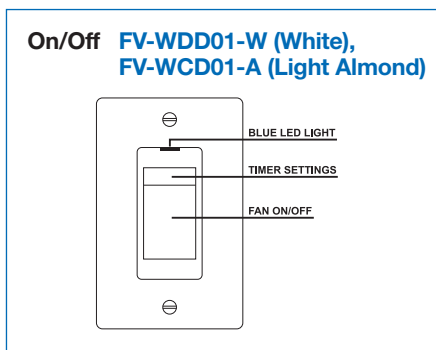

PRESET COUNTDOWN AND HOURLY TIMER

FV-WDD01-W (White)  
FV-WCD01-A (Light Almond)

FV-WCD02-W (White)  
FV-WCD02-A (Light Almond)

- **Pre-set Countdown and Hourly Fan Timer** – Pre-set the fan timer to 5-15-30-45 or 60 minutes. When the fan turns ON, the timer will run the fan for the selected period of time then shut the fan OFF automatically for you. This feature is great for tenant and family use.
- **Adjustable Minutes Per Hour (MPH) Fan Timer** – Set the MPH fan timer to have the fan come ON for a set amount of time every hour (0-60 mins.) for compliance with ASHRAE 62.2. The MPH fan timer provides constant and controlled ventilation every hour. It also sees when you’ve used the Pre-set Countdown Fan Timer and will temporarily suspend fan operation to avoid excessive run times. If you want to manually shut the fan off when the MPH timer is running, simply press the fan On/Off button.
- **Manual On/Off Fan Control** – Simply push the switch for manual on/off operation when immediate ventilation is needed.

ADDITIONAL BENEFITS

- Commercial Grade, 8 Amp max load
- Blue LED indicates when the fan is on
- For indoor use in a single gang box
- Includes matching wall plate
- May be used to comply with ASHRAE 62.2, LEED and ENERGY STAR® 3.0
- 2 year limited warranty

Timer and Sensor Settings

Preset Countdown and Hourly Timer	FV-WCD01-W/A	FV-WCD02-W/A
<b>Ground</b>	Grounding	Grounding
<b>Feature</b>	Blue LED Light	Blue LED Light
<b>Amperage</b>	15 Amp	15 Amp
<b>Maximum Fan Load</b>	8 Amp	8 Amp
<b>Dry Contact Switching</b>	24V AC input/output	24V AC input/output
<b>Max. Fluorescent Light Load</b>	N/A	400 Watt
<b>Termination</b>	6" Leads	6" Leads
<b>Standard Certifications</b>	UL/CSA Listed	UL/CSA Listed
<b>Warranty</b>	2 Year Limited	2 Year Limited