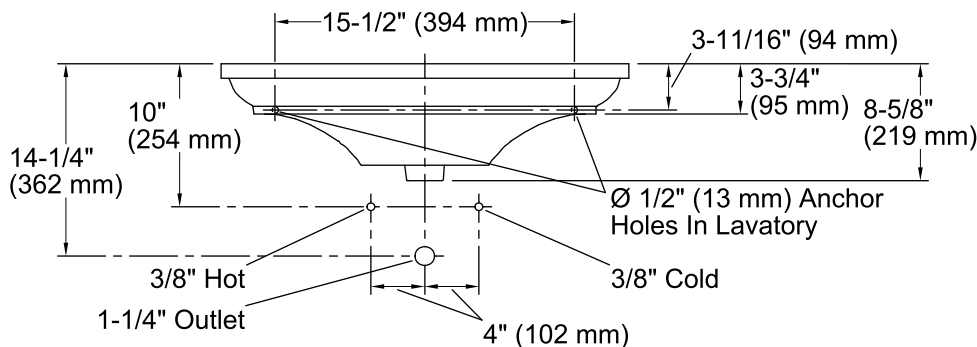

Features

- Fireclay.
- Above-counter sink.
- Single faucet hole.
- Elegant rectangular basin.
- With overflow.
- Combines with the K-2267 pedestal to create the K-2268-1 Memoirs pedestal sink.
- Combines with the K-6880 console table legs to create a Memoirs console table.
- 30" (762 mm) x 21-3/4" (552 mm)

Technical Information

All product dimensions are nominal.

Bowl configuration:	Single
Installation:	Above-counter, Pedestal, Metal frame
Bowl area (Only)	Length: 18" (457 mm) Width: 14" (356 mm) Water depth: 5" (127 mm)
Number of deck holes:	1
Faucet hole(s):	1-3/8" (35 mm)
Drain hole:	1-3/4" (44 mm)
Template:	Above-counter, 1003228-7, required, included