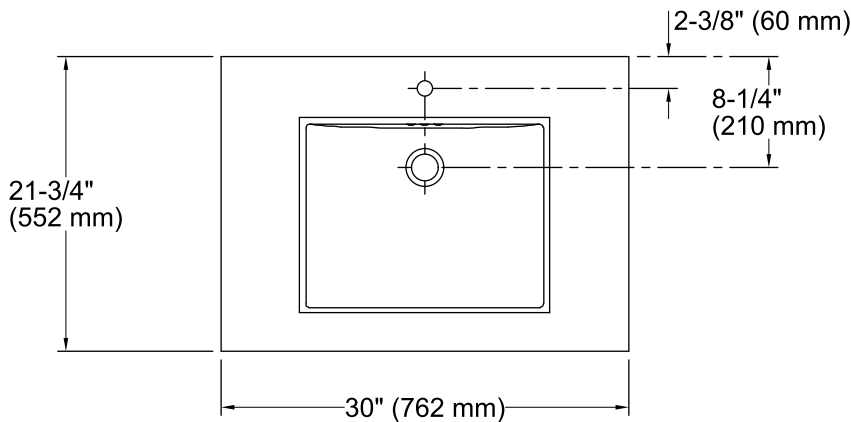

Features

- Fireclay.
- Above-counter sink.
- Single faucet hole.
- Elegant rectangular basin.
- With overflow.
- Combines with the K-2267 pedestal to create the K-2268-1 Memoirs pedestal sink.
- Combines with the K-6880 console table legs to create a Memoirs console table.
- 30" (762 mm) x 21-3/4" (552 mm)

Technical Information

All product dimensions are nominal.

Bowl configuration:	Single
Installation:	Above-counter, Pedestal, Metal frame
Bowl area (Only)	Length: 18" (457 mm) Width: 14" (356 mm) Water depth: 5" (127 mm)
Number of deck holes:	1
Faucet hole(s):	1-3/8" (35 mm)
Drain hole:	1-3/4" (44 mm)
Template:	Above-counter, 1003228-7, required, included