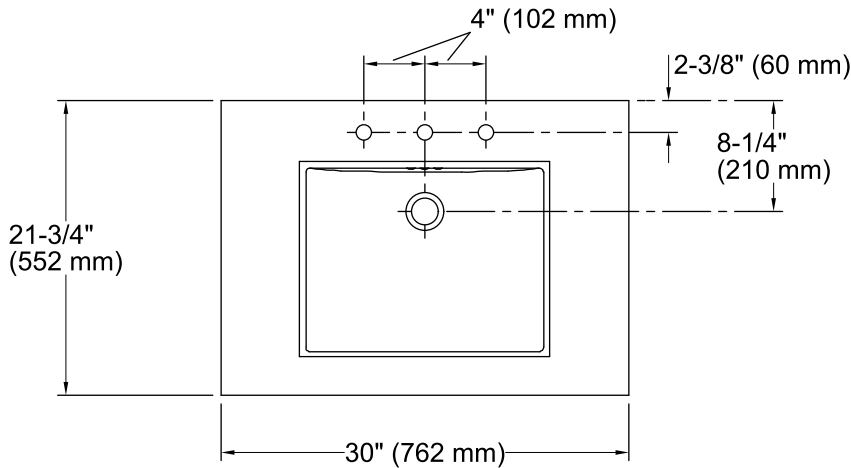

Above-Counter Installation Detail