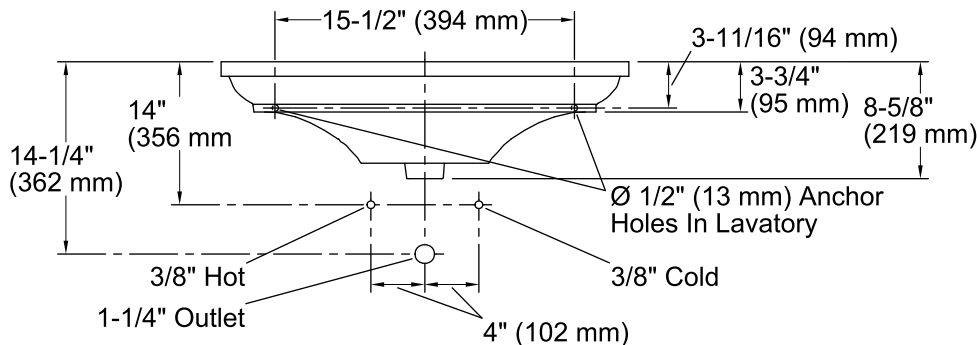

## Technical Information

All product dimensions are nominal.

Bowl configuration:	Single
Installation:	Above-counter, Pedestal, Metal frame
Bowl area (Only)	Length: 18" (457 mm) Width: 14" (356 mm) Water depth: 5" (127 mm)
Number of deck holes:	3
Faucet hole(s):	1-3/8" (35 mm)
Drain hole:	1-3/4" (44 mm)
Template:	Above-counter, 1003228-7, required, included