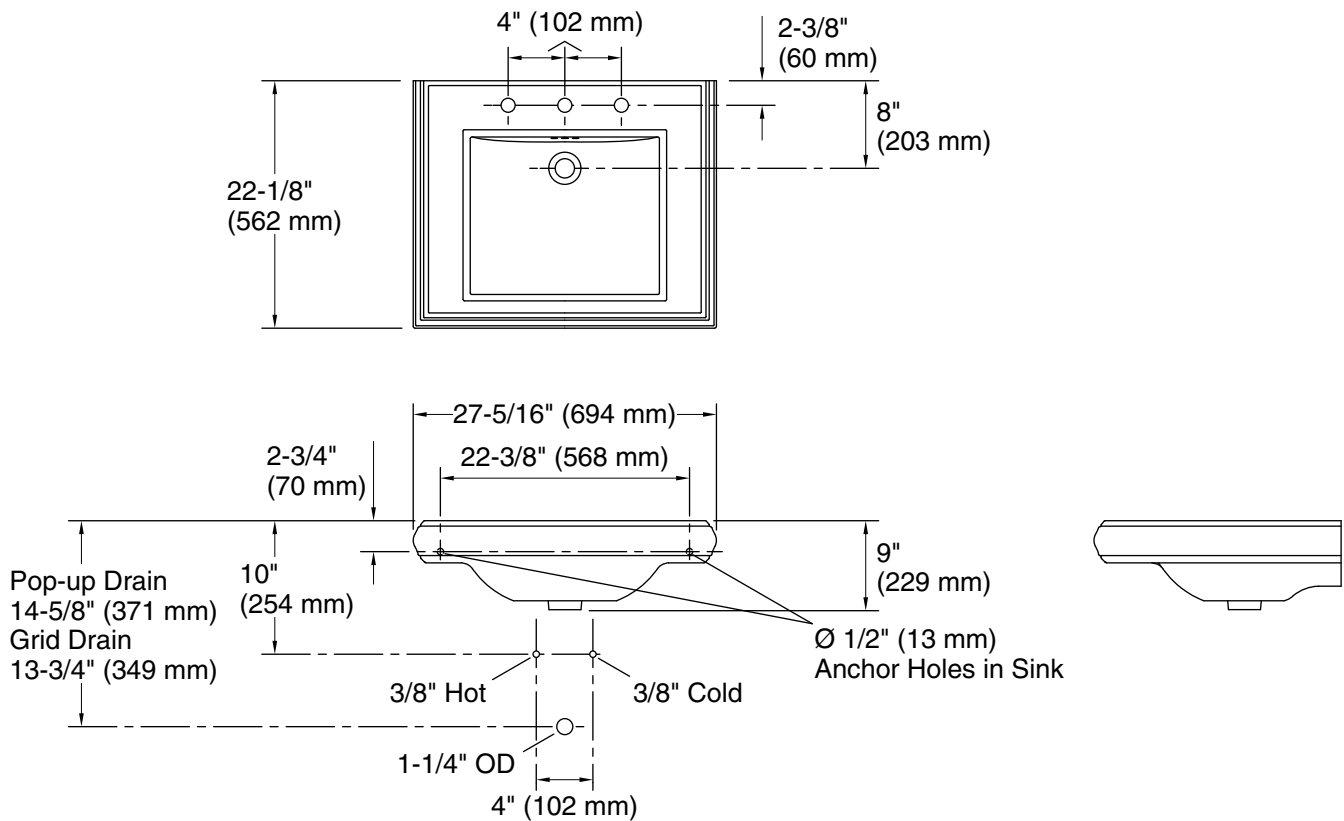

Features

- 8" (203 mm) centerset faucet holes.
- Refined rectangular basin.
- Overflow drain.
- Combines with the K-2267 pedestal to create the K-2258-8 Memoirs pedestal sink.
- Combines with the K-30010 Memoirs console table legs to create a complete console table solution.
- Coordinates with other products in the Memoirs collection.

Technical Information

All product dimensions are nominal.

| | |
|-----------------------|---|
| Bowl configuration: | Single |
| Installation: | Pedestal, Console table |
| Bowl area: | Length: 18" (457 mm) Width: 15" (381 mm) With overflow: Yes Water depth: 5-1/4" (133 mm) |
| With overflow: | Yes |
| Number of deck holes: | 3 |
| Faucet hole spacing: | 8" (203 mm) |
| Faucet hole(s): | 1-3/8" (35 mm) |
| Drain hole: | 1-3/4" (44 mm) |