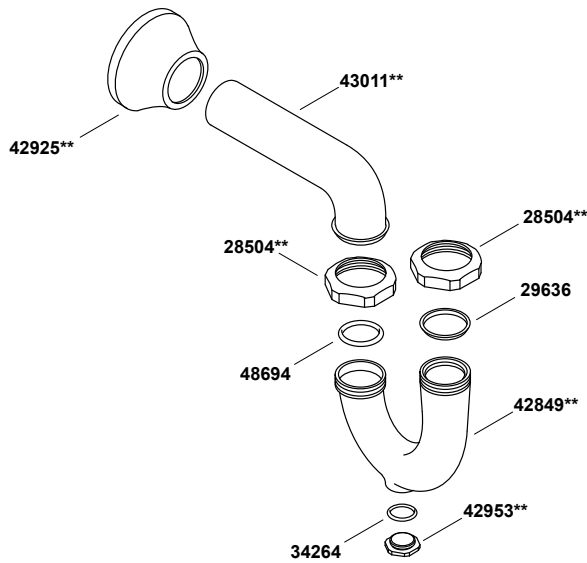

Memoirs®

pedestal/console table bathroom sink basin with 8" widespread fau
K-2259-8-0

1-1/4" (3.2 cm) X 1-1/4" (3.2 cm)

1-1/4" (3.2 cm) X 1-1/2" (3.8 cm)

Memoirs®

pedestal/console table bathroom sink basin with 8" widespread faucet
K-2259-8-0