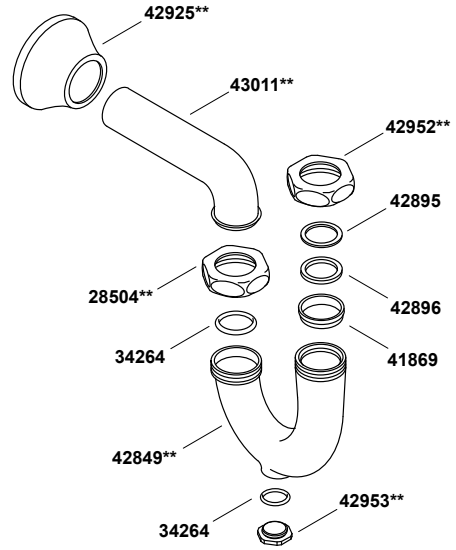

Memoirs®

pedestal/console table bathroom sink basin with 8" widespread fau
K-2259-8-0

1-1/4" (3.2 cm) X 1-1/4" (3.2 cm)

1-1/4" (3.2 cm) X 1-1/2" (3.8 cm)

Memoirs®

pedestal/console table bathroom sink basin with 8" widespread faucet
K-2259-8-0