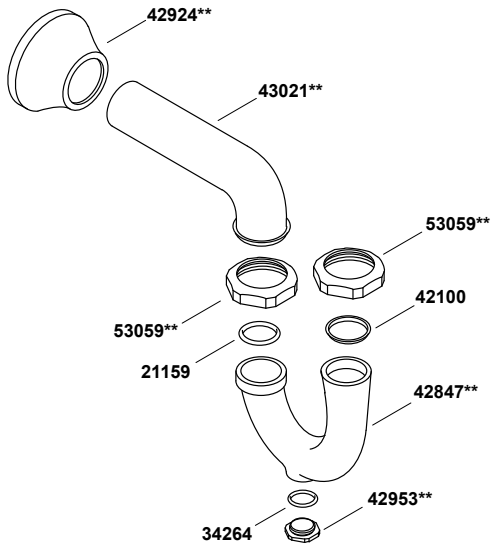

Memoirs®

pedestal/console table bathroom sink basin with 8" widespread fau
K-2259-8-0

1-1/4" (3.2 cm) X 1-1/4" (3.2 cm)

1-1/4" (3.2 cm) X 1-1/2" (3.8 cm)

Memoirs®

pedestal/console table bathroom sink basin with 8" widespread faucet
K-2259-8-0