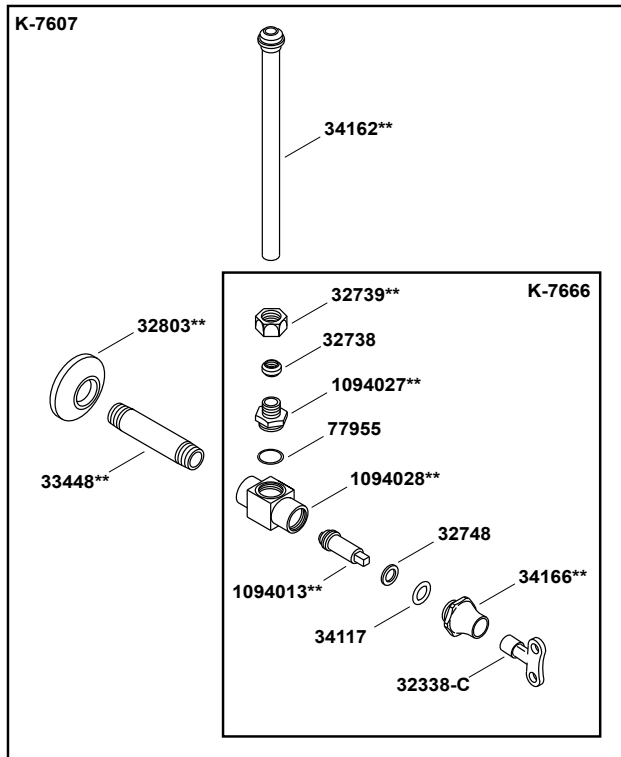

Memoirs®

pedestal/console table bathroom sink basin with single faucet-hole
K-2239-1-0

Memoirs®

pedestal/console table bathroom sink basin with single faucet-hole
K-2239-1-0

1-1/4" (3.2 cm) X 1-1/4" (3.2 cm)

1-1/4" (3.2 cm) X 1-1/2" (3.8 cm)