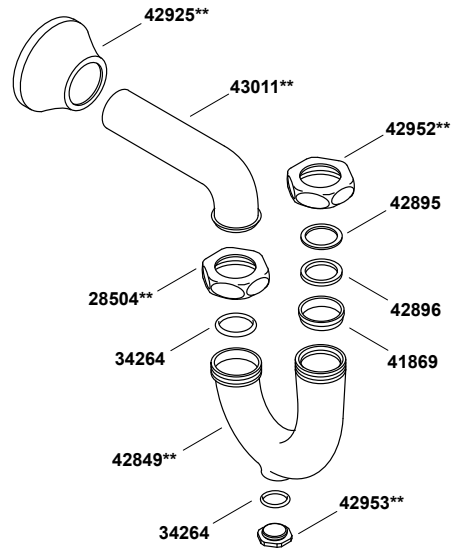

Memoirs®

pedestal/console table bathroom sink basin with single faucet-hole
K-2239-1-0

Memoirs®

pedestal/console table bathroom sink basin with single faucet-hole
K-2239-1-0

1-1/4" (3.2 cm) X 1-1/4" (3.2 cm)

1-1/4" (3.2 cm) X 1-1/2" (3.8 cm)