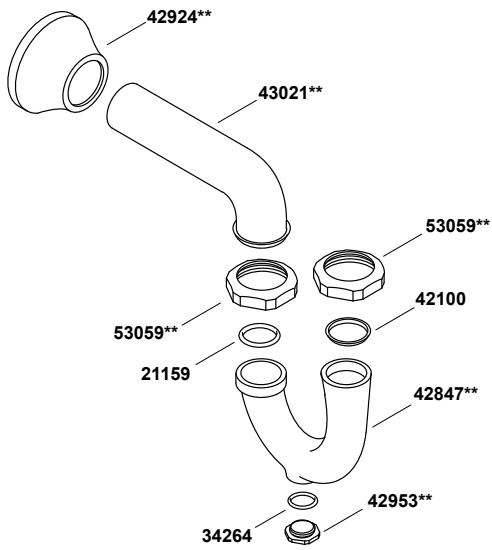

Memoirs®

pedestal/console table bathroom sink basin with single faucet-hole
K-2239-1-0

Memoirs®

pedestal/console table bathroom sink basin with single faucet-hole
K-2239-1-0

1-1/4" (3.2 cm) X 1-1/4" (3.2 cm)

1-1/4" (3.2 cm) X 1-1/2" (3.8 cm)