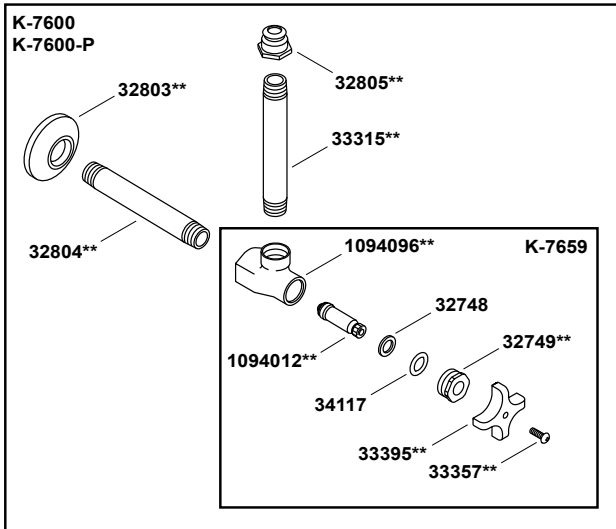

Memoirs®

pedestal/console table bathroom sink basin with single faucet-hole
K-2239-1-0

Memoirs®

pedestal/console table bathroom sink basin with single faucet-hole
K-2239-1-0

1-1/4" (3.2 cm) X 1-1/4" (3.2 cm)

1-1/4" (3.2 cm) X 1-1/2" (3.8 cm)