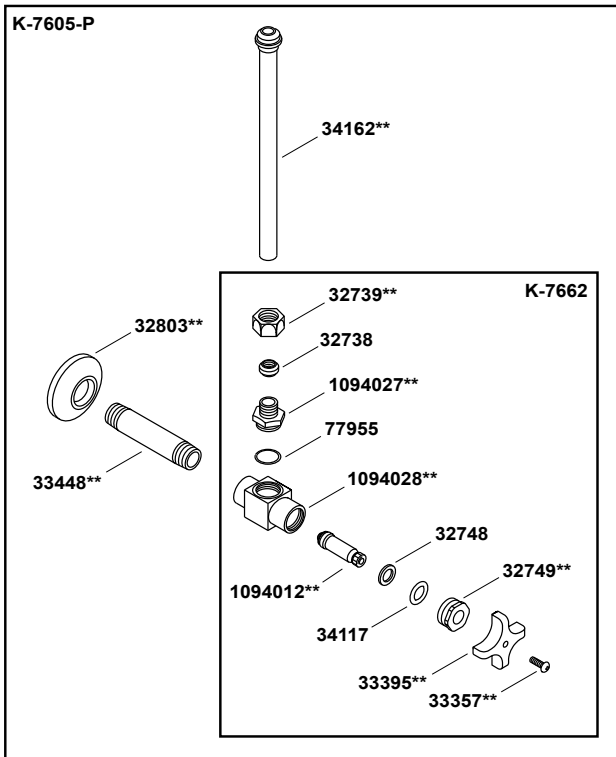

Memoirs®

pedestal/console table bathroom sink basin with single faucet-hole
K-2239-1-0

Memoirs®

pedestal/console table bathroom sink basin with single faucet-hole
K-2239-1-0

1-1/4" (3.2 cm) X 1-1/4" (3.2 cm)

1-1/4" (3.2 cm) X 1-1/2" (3.8 cm)