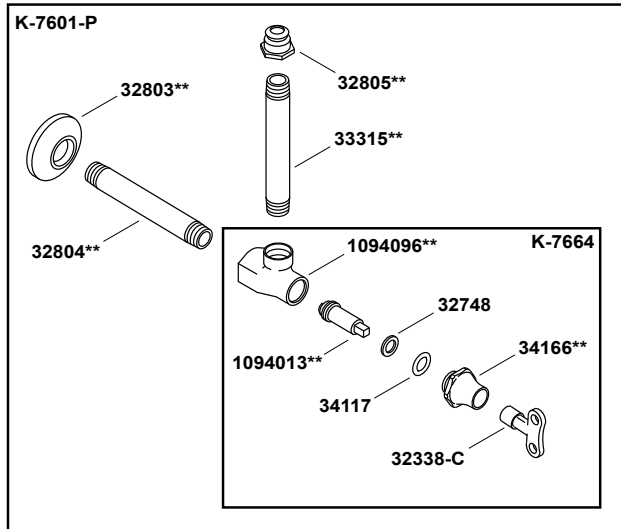

Memoirs®

pedestal/console table bathroom sink basin with single faucet-hole
K-2239-1-0

Memoirs®

pedestal/console table bathroom sink basin with single faucet-hole
K-2239-1-0

1-1/4" (3.2 cm) X 1-1/4" (3.2 cm)

1-1/4" (3.2 cm) X 1-1/2" (3.8 cm)