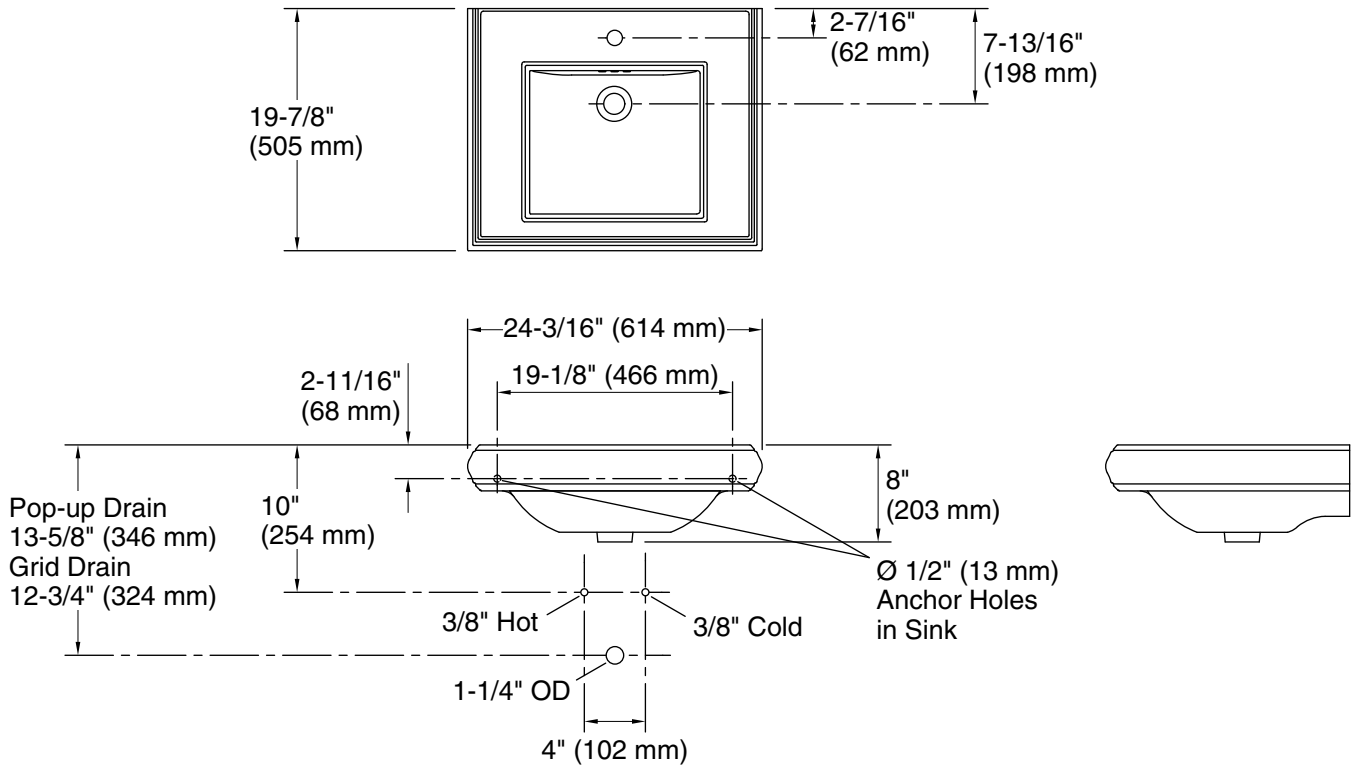

Technical Information

All product dimensions are nominal.

Bowl configuration:	Single
Installation:	Pedestal, Console table
Bowl area:	Length: 15" (381 mm) Width: 13" (330 mm) Water depth: 4-1/2" (114 mm)
Number of deck holes:	1
Faucet hole(s):	1-3/8" (35 mm)
Drain hole:	1-3/4" (44 mm)