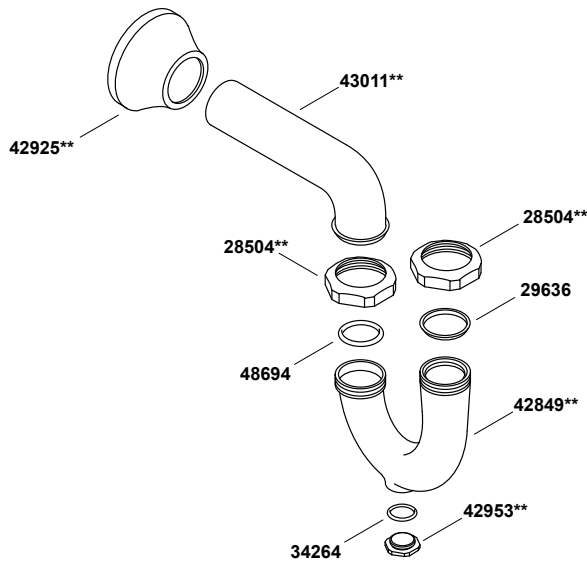

# Memoirs®

Bathroom sink pedestal  
K-2267-0

1-1/4" (3.2 cm) X 1-1/4" (3.2 cm)

1-1/4" (3.2 cm) X 1-1/2" (3.8 cm)