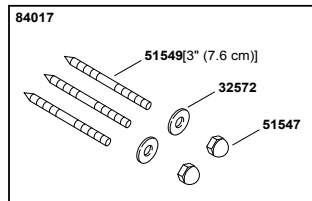

1. **Fits:**
2. K-2000 K-2013
   - K-2001 K-6890
   - K-2002 K-6898
   - K-2008 K-14013
   - K-2011