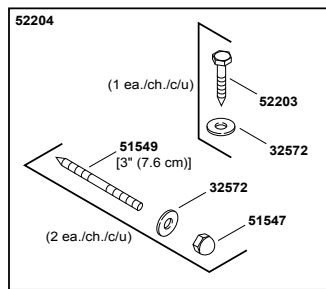

Memoirs®

Bathroom sink pedestal
K-2267-0

1. **Fits:**
2. K-2015 K-2258
   - K-2017 K-2268
   - K-2096 K-2269
   - K-2099 K-2286
   - K-2105 K-2293
   - K-2108 K-2294
   - K-2121 K-2338
   - K-2122 K-2345
   - K-2175 K-2347
   - K-2238 K-2800