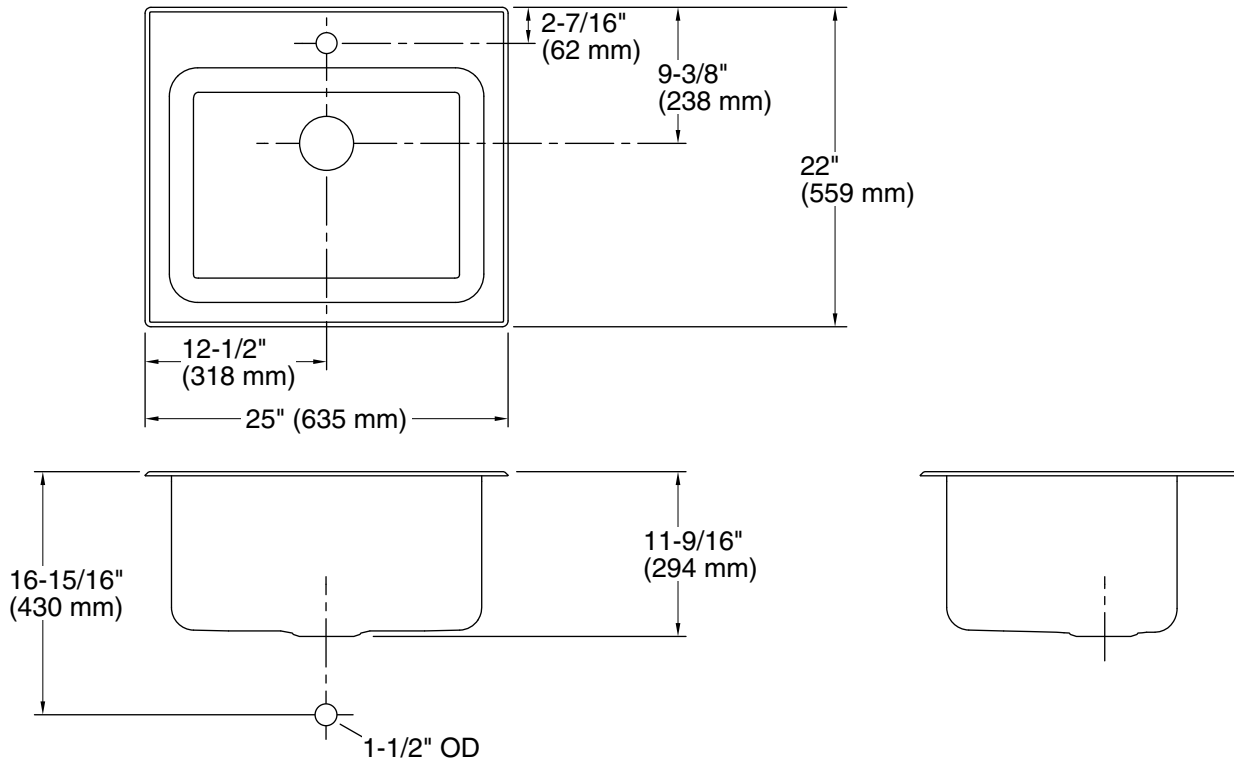

Ballad™
Top-mount Utility Sink
K-5798-1

Features

- 27-inch minimum base cabinet width.
- Single bowl.
- 11-5/8-inch depth provides generous workspace.
- Single faucet hole.
- SilentShield® sound-absorption technology offers quieter performance.
- Includes installation hardware.

Technical Information

All product dimensions are nominal.

Installation:	Top-mount
Min. base cabinet width:	27" (686 mm)
Bowl area (Only):	Length: 21-1/4" (540 mm) Width: 15-3/4" (400 mm) Bowl depth: 11-5/16" (287 mm) Water depth: 11-5/16" (287 mm)
Number of deck holes:	1
Faucet hole(s):	1-7/16" (37 mm)
Drain hole:	3-3/4" (94 mm)