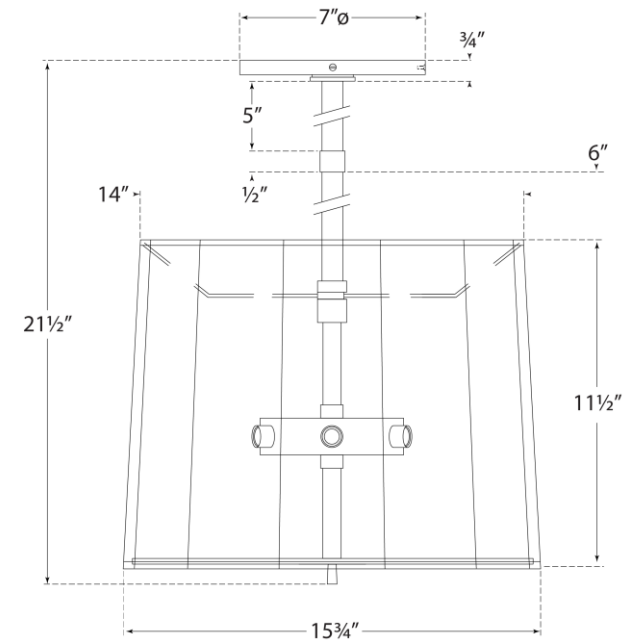

SPEC SHEET

Simple Scallop Pendant

Item # BBL 5016BZ-S

Designer: Barbara Barry

O/A Height: 21.5"

Min. Custom Height: 16.5"

Width: 15.75"

Canopy: 7" Round

Finishes: BZ, SB, SS

Shade Treatments: S

Shade Details: 14" x 15.75" x 11.5"

Socket: 3 - Candelabra

Wattage: 3 - 60 B

Note: Custom Height Available

BBL5016