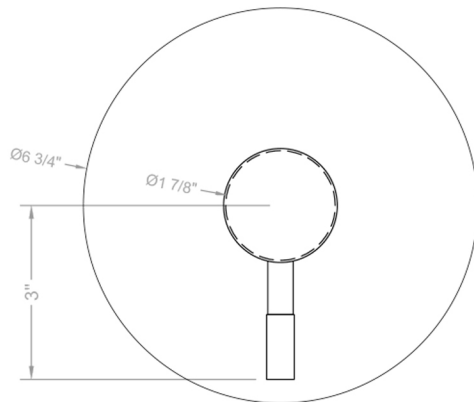

# Round Plate With Contempo Lever Trim For Pressure Balance Cycling Valve (J-CSV)

**Model #: A426-TRIM-**

## FEATURES:

- All brass construction
- Rotating the handle counter clockwise turns on the water & controls the water temperature
- Requires rough valve J-CSV
- Lever trim is ADA compliant

## SPECIFICATION DRAWING:

FRONT VIEW

SIDE VIEW

X Varies With Install