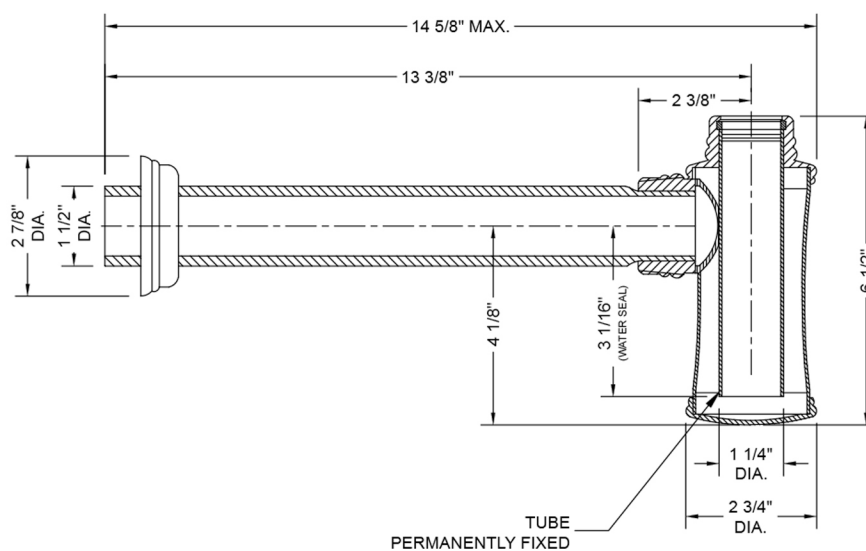

SPECIFICATION DRAWING:

COMPLIANCES:

Complies with: ASME A112.18.2-2015/CSA B125.2-15