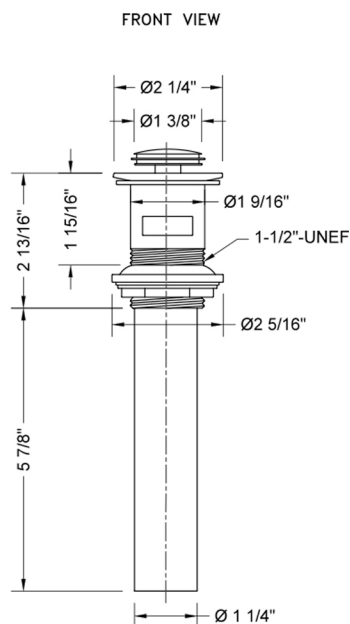

COMPLIANCES:

Complies with: ASME A112.18.2-2015/CSA B125.2-15